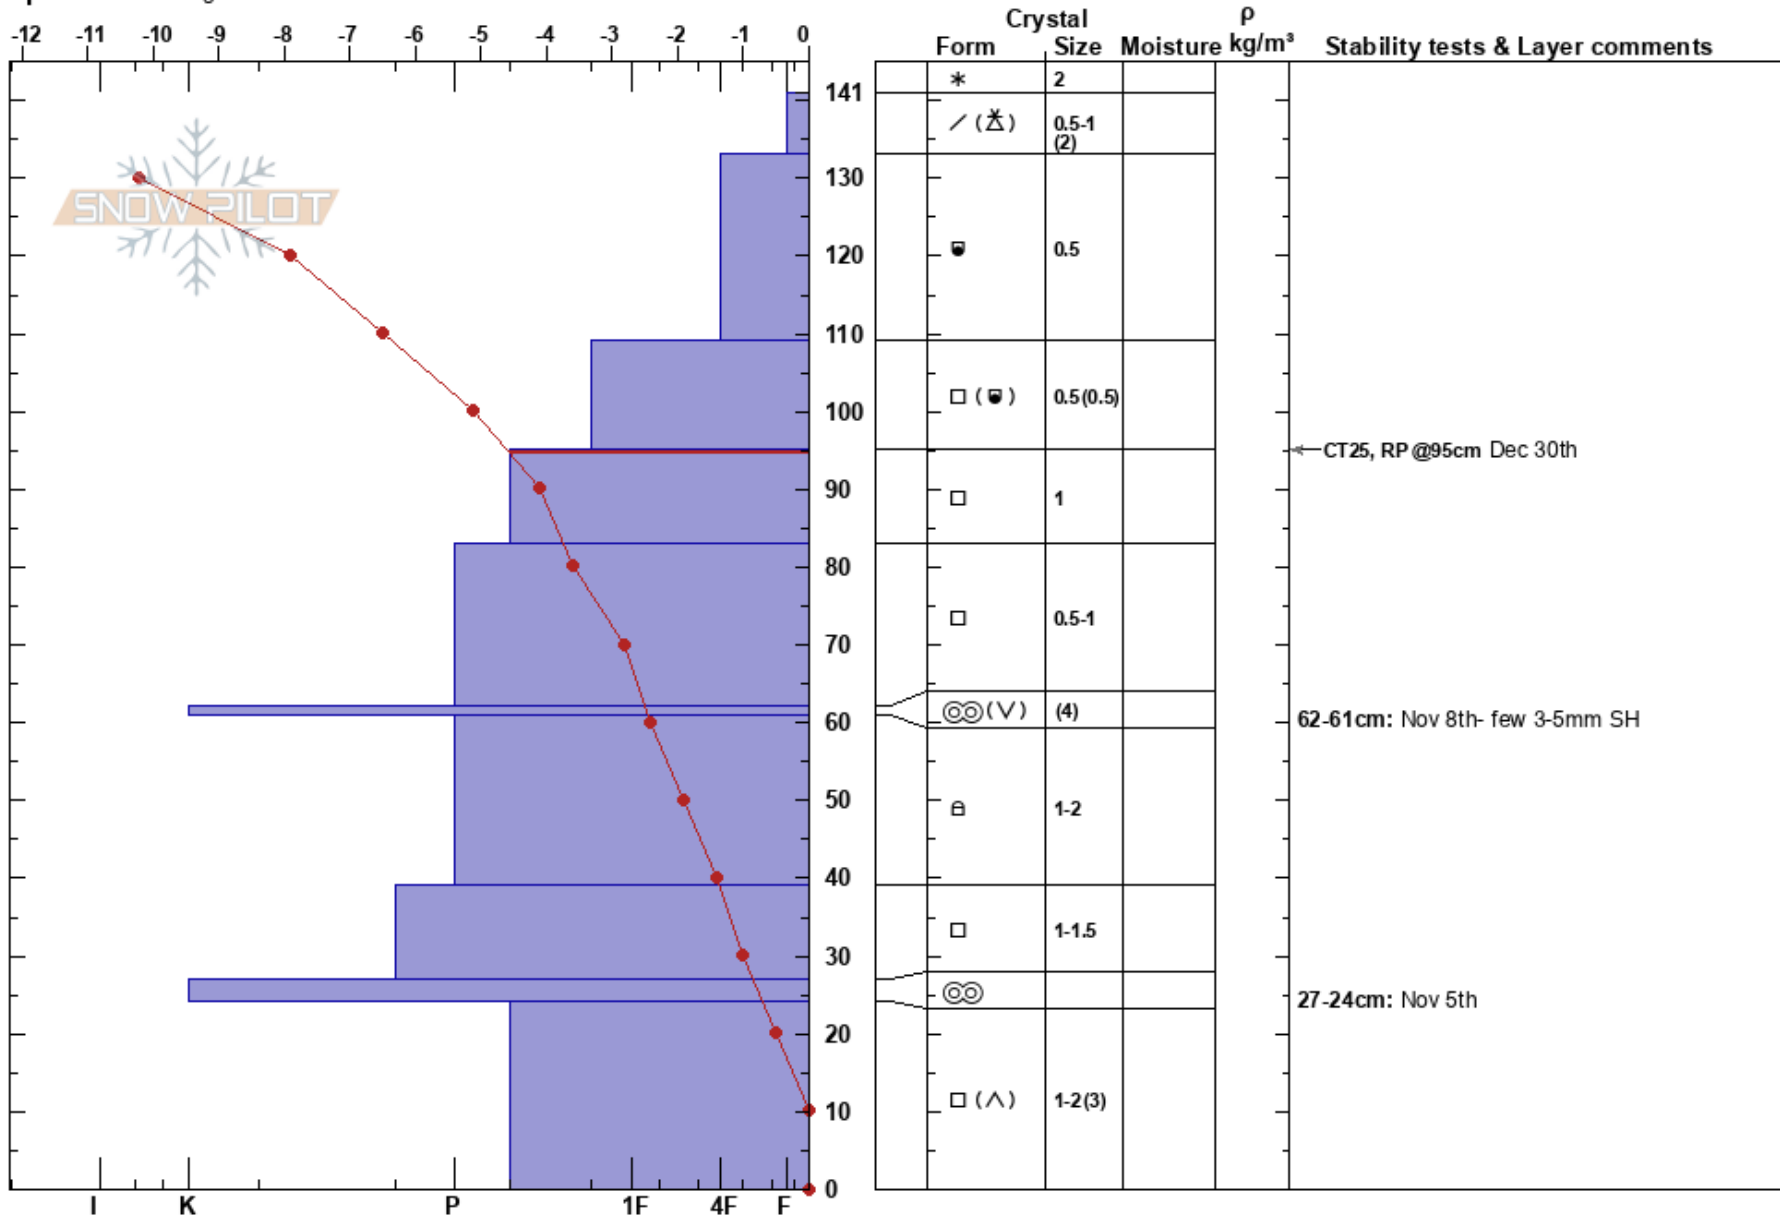

Wheeler Flats
 Sunshine Village
 AB
 Elevation: 2180 m
 Aspect:

Zoe Ryan
 16/01/2021 - 10:30
 Co-ord:
 Slope Angle: 0°
 Wind Loading:

Stability:
 Air Temperature: -8.5°C
 Sky Cover: SCT
 Precipitation: NO
 Wind: Calm

HS:141
 Layer Notes:
 95-83cm: Problematic layer
 62-61cm: Nov 8th- few 3-5mm SH
 27-24cm: Nov 5th

Specifics: Pit dug in a Ski Area

Notes: 201230 interface down 46, evidence of previous PPs, breaking down and FCing in cold temps