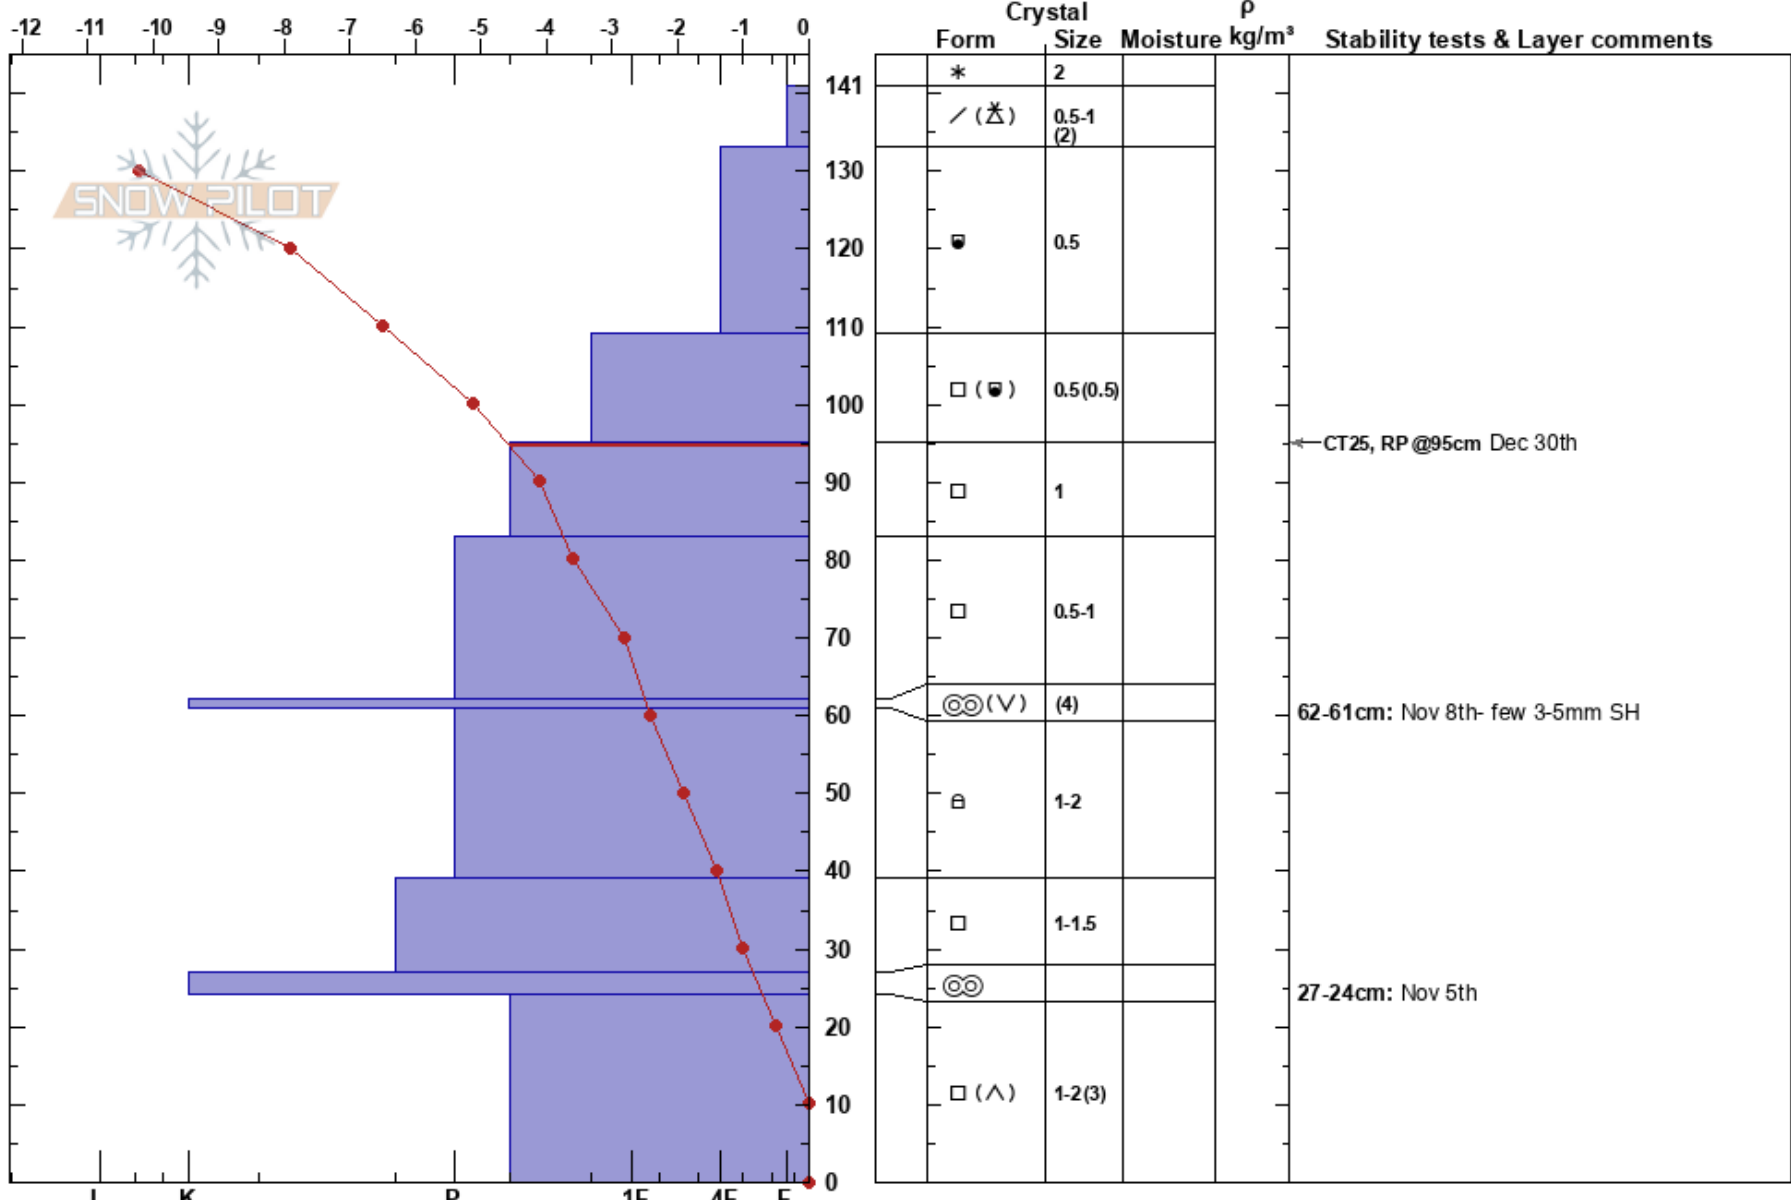

Wheeler Flats
 Sunshine Village
 AB
 Elevation: 2180 m
 Aspect:

Zoe Ryan
 16/01/2021 - 10:30
 Co-ord:
 Slope Angle: 0°
 Wind Loading:

Stability:
 Air Temperature: -8.5°C
 Sky Cover: SCT
 Precipitation: NO
 Wind: Calm

HS:141
 Layer Notes:
 95-83cm: Problematic layer
 62-61cm: Nov 8th- few 3-5mm SH
 27-24cm: Nov 5th

Specifics: Pit dug in a Ski Area

Notes: 201230 interface down 46, evidence of previous PPs, breaking down and FCing in cold temps