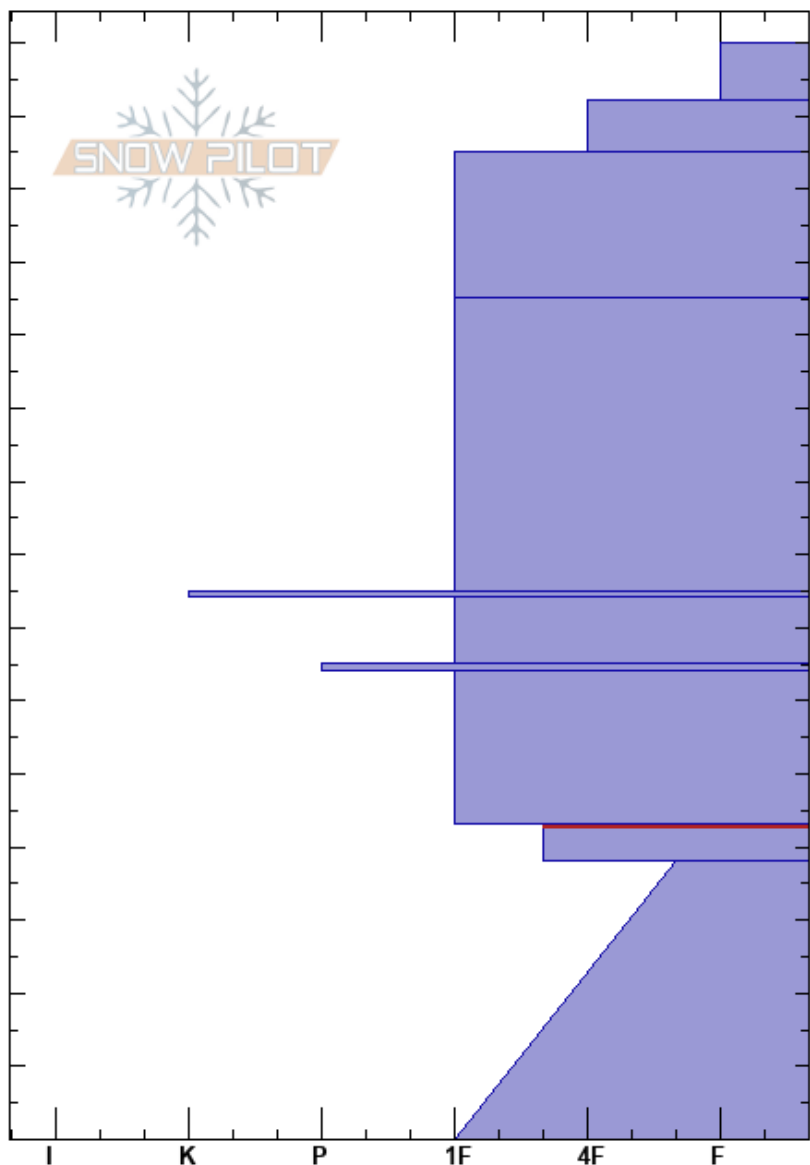

Shot 1
 Teton Range
 WY
 Elevation: 2761 m
 Aspect: N
 Specifics: We skied slope

Daniel Nagy
 01/16/2021 - 11:30am
 Co-ord: 43.79839N, -110.94306W
 Slope Angle: 33°
 Wind Loading: previous

Stability: Fair
 Air Temperature: 15°C
 Sky Cover: CLR
 Precipitation: NO
 Wind: NW Calm

HS:150
 PF:45 43-38cm:Problematic layer

Crystal Form
 Size
 Moisture
 ρ kg/m³
 Stability tests & Layer comments

Depth (cm)	Crystal Form	Size	Moisture	ρ kg/m ³	Stability tests & Layer comments
150	∇	0.5			
145	∇ (∇)				
140	∅	1			
130	∅	1			
120					
110					
100	• (∅)	1			
90					
80					
75	⊖	1-2			
70	⊖	1-2			
65	⊖	1-2			
60					
50					
45	∅	3			
40					← PST40/100 (End) @38cm
30					
20	∅ (⊖)	3			
10					
0					← ECTX