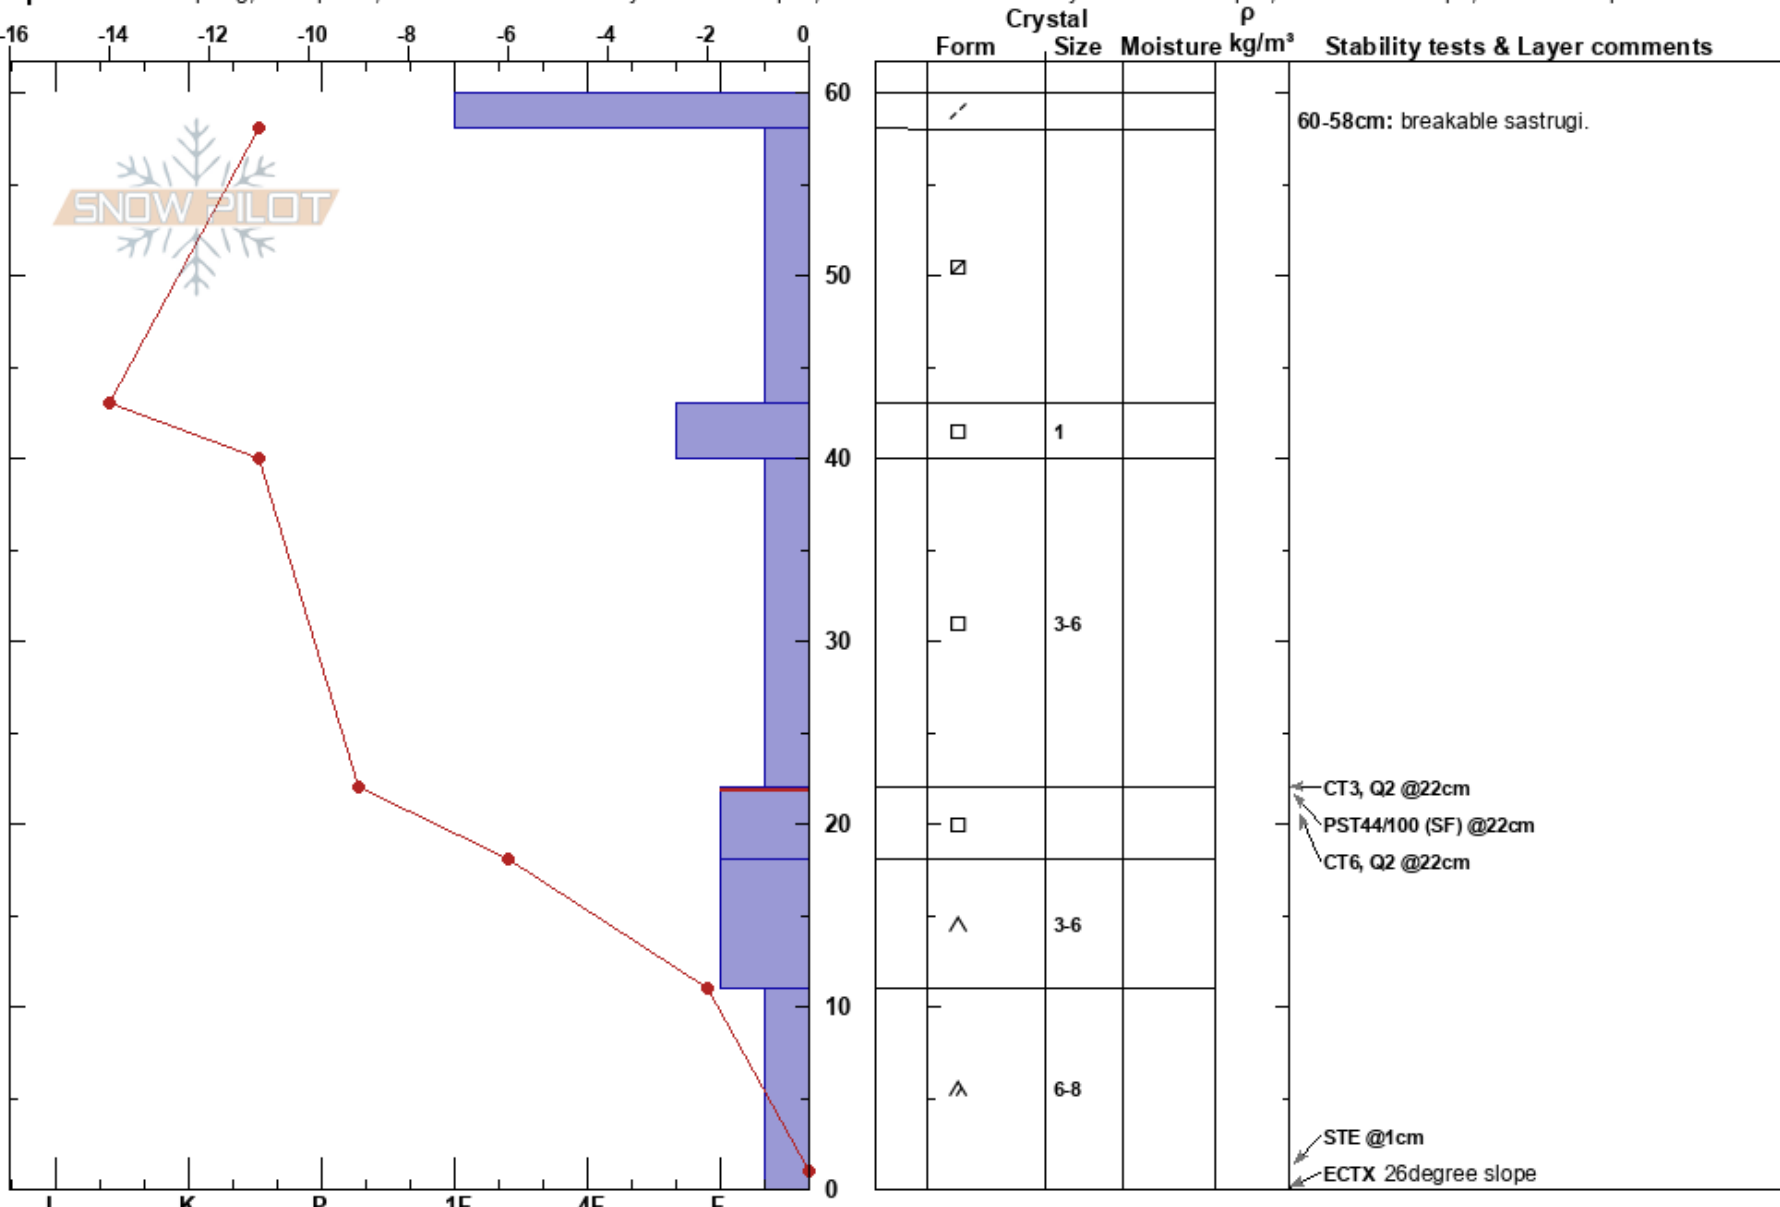

Homestake pk. E bench Jesse Yelverton  
 Sawatch 01/15/2021 - 11:30am  
 CO  
**Elevation:** 12103 ft  
**Aspect:** 0°  
**Co-ord:**  
**Slope Angle:** 26°  
**Wind Loading:** yes

**Stability:** Poor  
**Air Temperature:** -3°C  
**Sky Cover:** CLR  
**Precipitation:** NO  
**Wind:** W Calm  
**HS:**60  
**PF:**40  
**PS:** 15  
**Layer Notes:**  
 60-58cm: breakable sastrugi.  
 22-18cm: Problematic layer

**Specifics:** Collapsing, widespread; Recent avalanche activity on similar slopes; Recent avalanche activity on different slopes; Ski tracks on slope; We skied slope

**Notes:** slope testing was performed on slope less then 30 degrees.