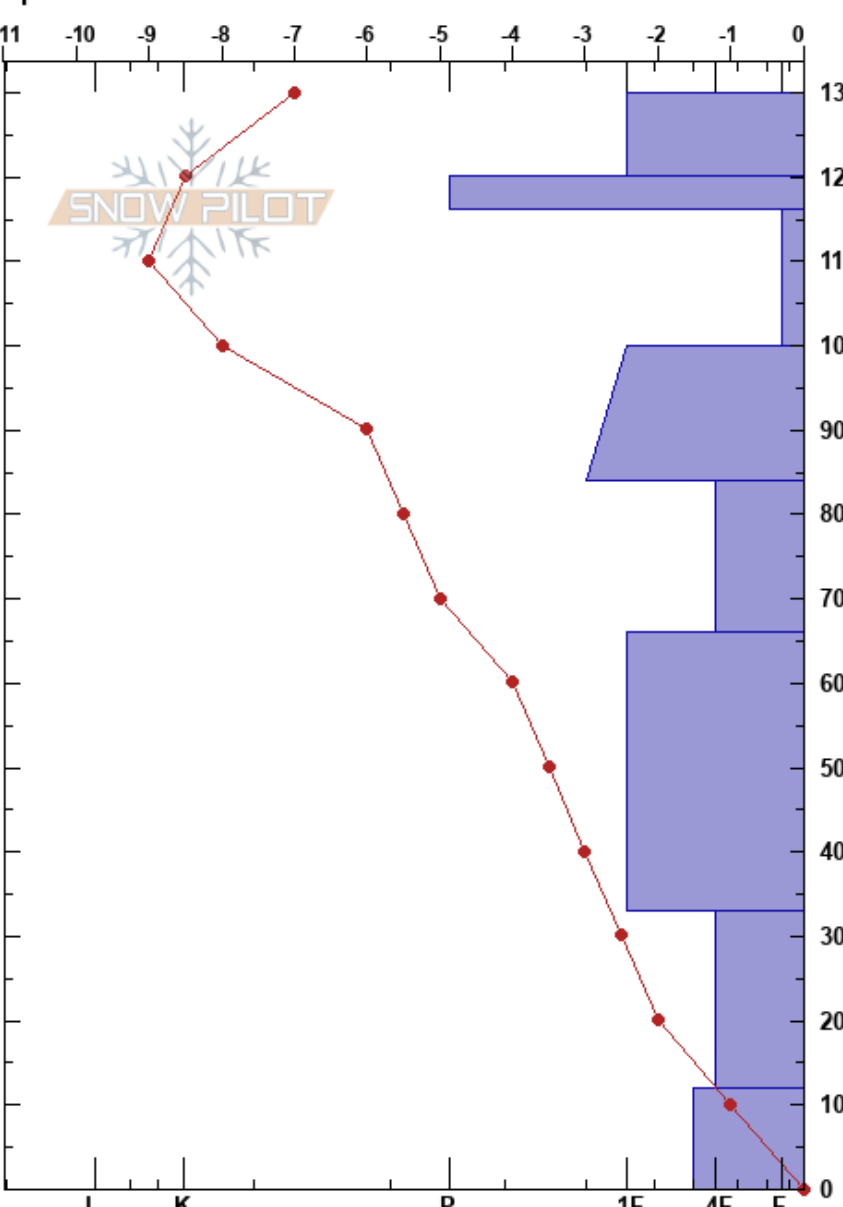

Porky Cirque (Low)
 Northern Wasatch
 UT
 Elevation: 8700 ft
 Aspect: 85°
 Specifics:

Keenan Grady
 01/15/2021 - 2:38pm
 Co-ord: 41.19429N, -111.87962W
 Slope Angle: 22°
 Wind Loading: previous

Stability:
 Air Temperature: -3.5°C
 Sky Cover: CLR
 Precipitation: NO
 Wind: SW Light Breeze

HS:130
 PF:10
 Layer Notes:
 120-116cm: Rime at bottom of layer
 120-116cm: Problematic layer
 66-33cm: Decomposing crust at bottom

Elevation (cm)	Crystal		Moisture	ρ kg/m ³	Stability tests & Layer comments
	Form	Size			
130	⊘	1			
120	⊘ (⊘)	1(1)			CT21, SC @120cm CT14, SC @120cm ECTN16 @120cm
110	□	1			
100	⊖	0.5			
80	□	1.5			CT28, RP @84cm CT26, RP @84cm PST91/100 (End) @84cm
50	⊖ (⊖)	1.5(1)			66-33cm: Decomposing crust at bottom
20	□	2			
0	□				