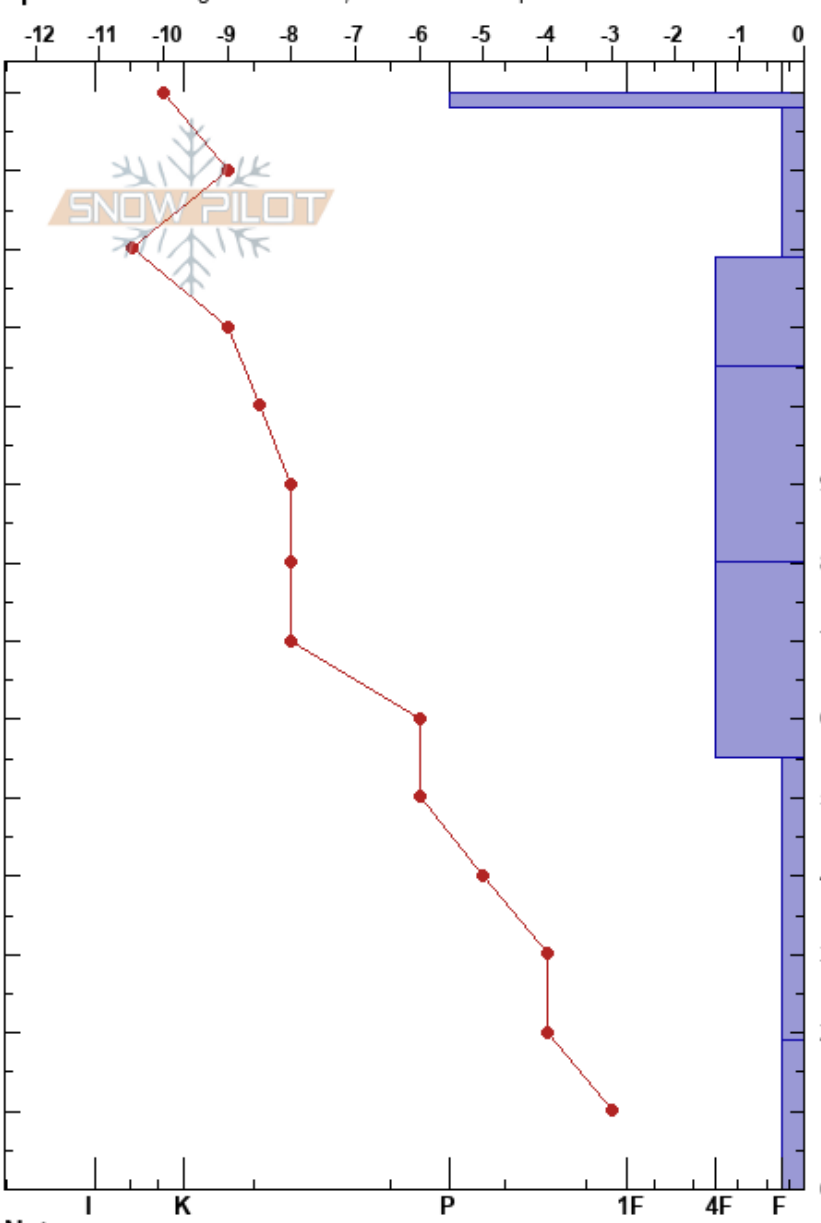

Voodoo Chutes  
 San Juan Range  
 CO  
 Elevation: 3436 m  
 Aspect: N  
 Specifics: Pit dug in a Ski Area; Ski tracks on slope

Logan Culver  
 01/15/2021 - 11:00am  
 Co-ord: 37.45130N, -106.77070W  
 Slope Angle: 40°  
 Wind Loading: yes

Stability: Good  
 Air Temperature: -5°C  
 Sky Cover: CLR  
 Precipitation: NO  
 Wind: N Light Breeze

HS:140  
 PF:90  
 PS:20  
 140-138cm: Wind Crust

Form	Crystal Size	Moisture	$\rho$ kg/m <sup>3</sup>	Stability tests & Layer comments
•	0.5-0.5			140-138cm: Wind Crust
⊖	0.5-1			
•	0.5-0.5			← CT8, Q2 @115cm CTE
⊖	1-1			
⊖	1-2			
⊖	2-3			← CT27, Q2 @45cm CTH
^	2-3			