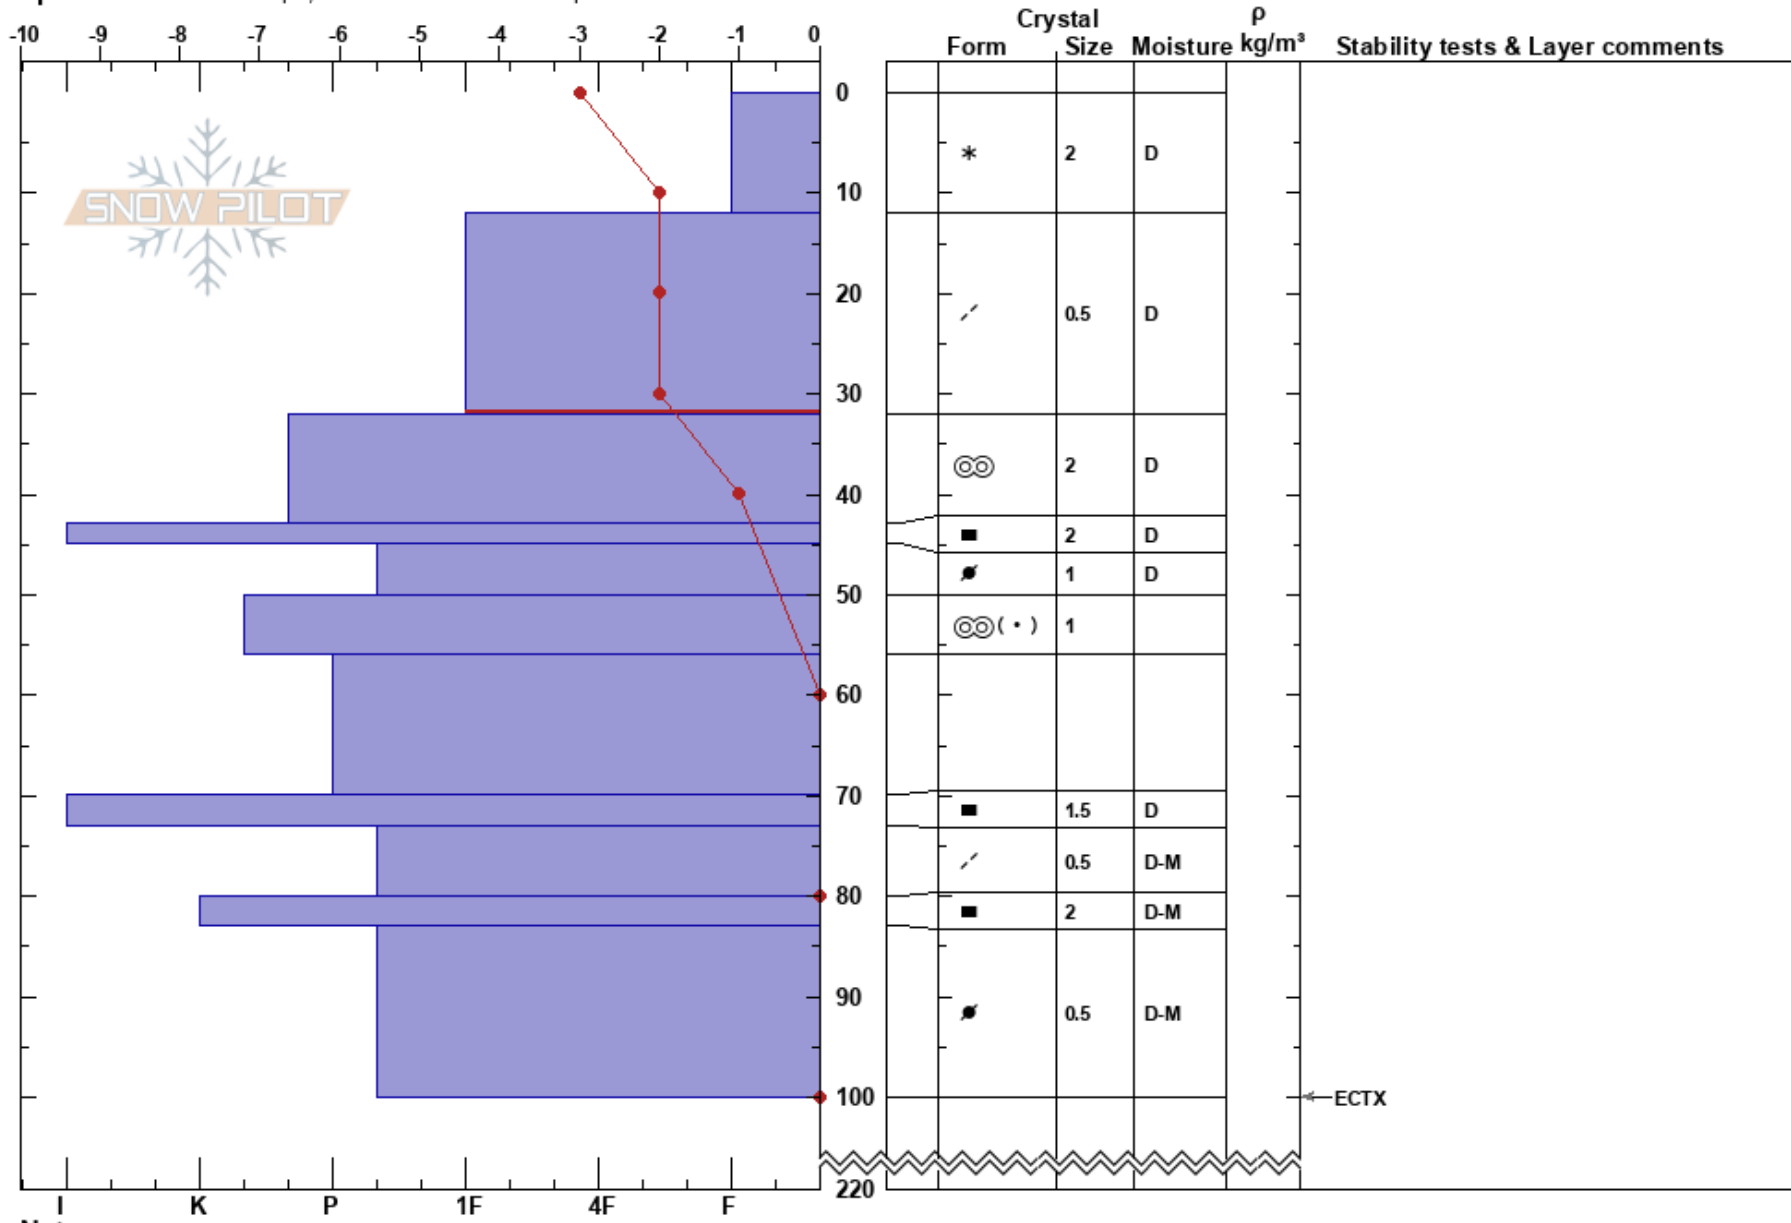

Norra Gröndörrstöten  
Ljungdalen  
Sweden  
Elevation: 1050 m  
Aspect: N  
Specifics: We skied slope; Snowmobile tracks on slope

Per-Olov Wikberg  
16/04/2017 - 14:00  
Co-ord: 62.84192N, 12.66518E  
Slope Angle: 25°  
Wind Loading: no

Stability: Good  
Air Temperature: -1°C  
Sky Cover: BKN  
Precipitation: S-1  
Wind: S Light Breeze

HS:220  
PF:15 12-32cm:Problematic layer

← ECTX