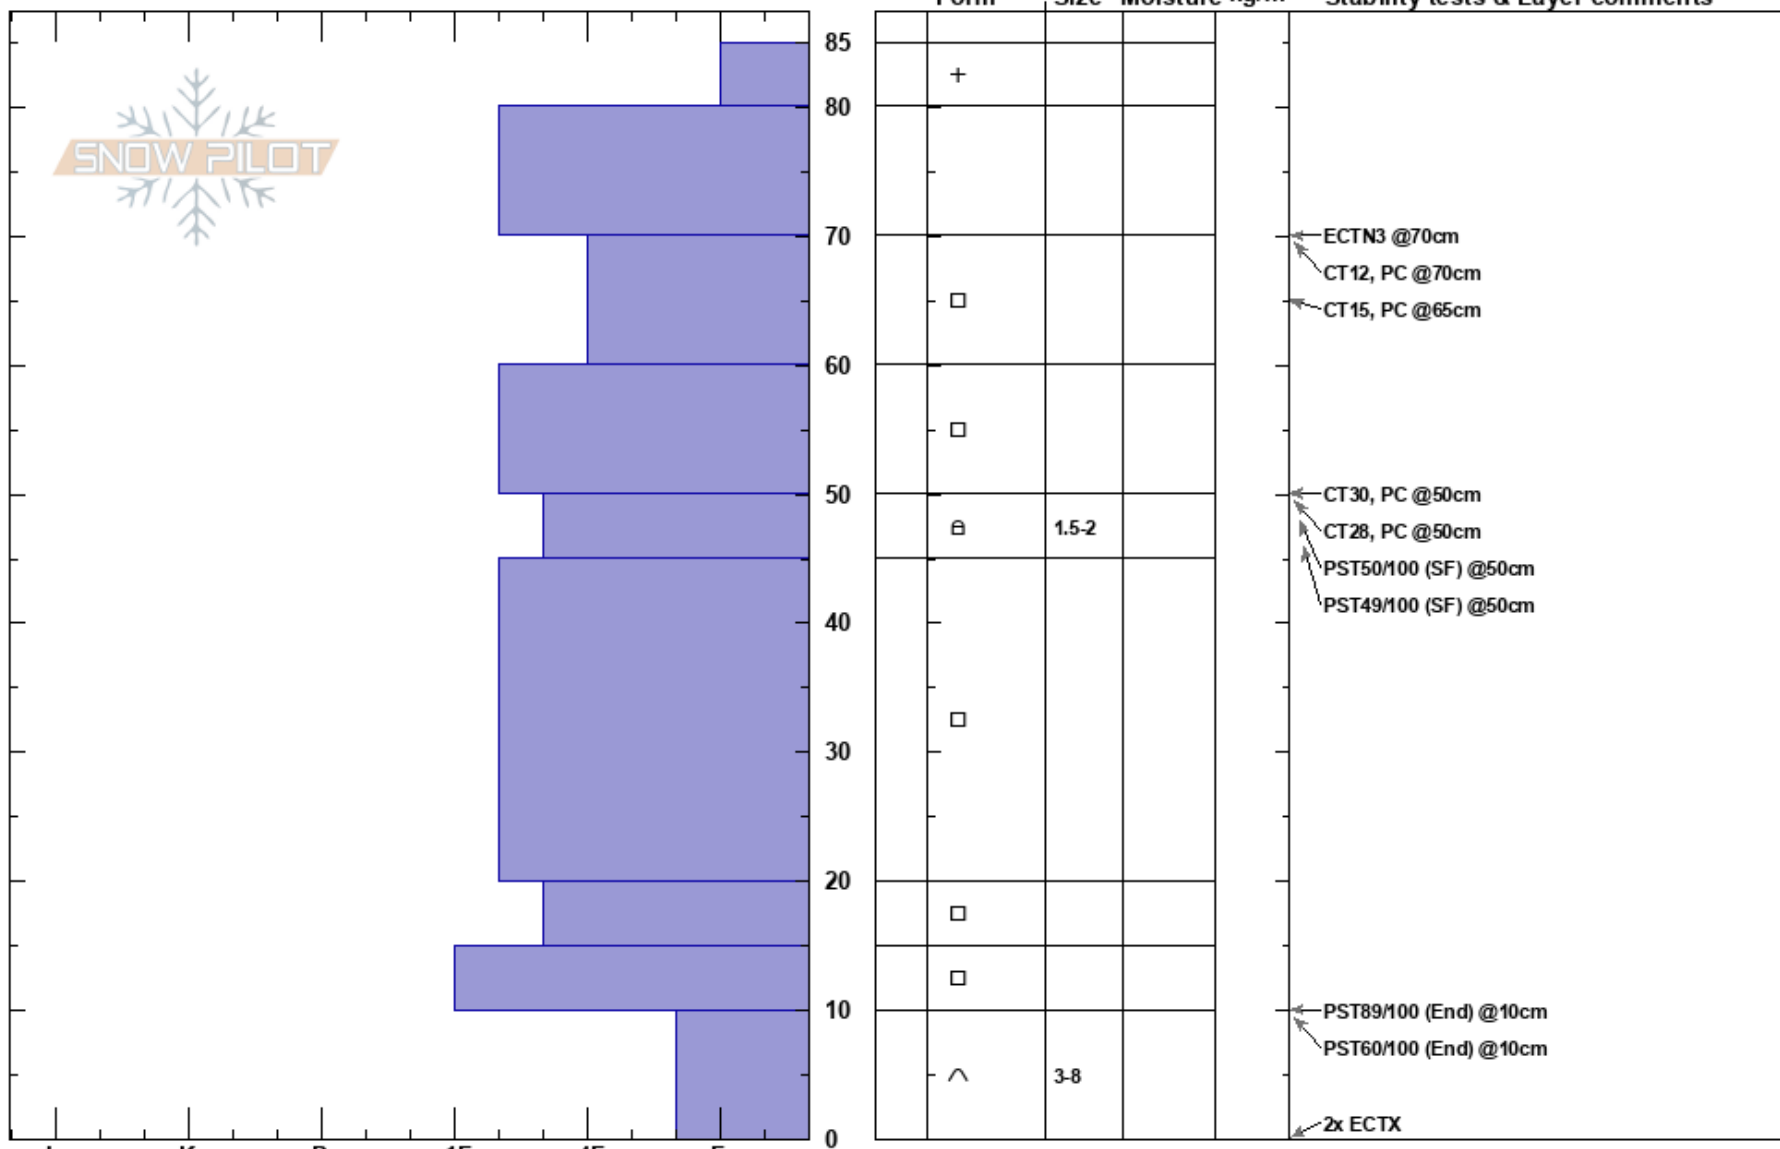

Rae Wallace Bowl
 Talkeetna Mountains
 AK
 Elevation: 3287 ft
 Aspect:
 Specifics: We skied slope

Jed Workman
 01/15/2021 - 1:00pm
 Co-ord: 61.78737N, -149.26317W
 Slope Angle: 0°
 Wind Loading: no

Stability: Good
 Air Temperature: -6°C
 Sky Cover: OVC
 Precipitation: S-1
 Wind: Calm

HS:85
 Layer Notes:
 50-45cm: Problematic layer

Notes: Generally high strength, poor structure, low prop potential. Good stability for now, but new loading will be problematic.