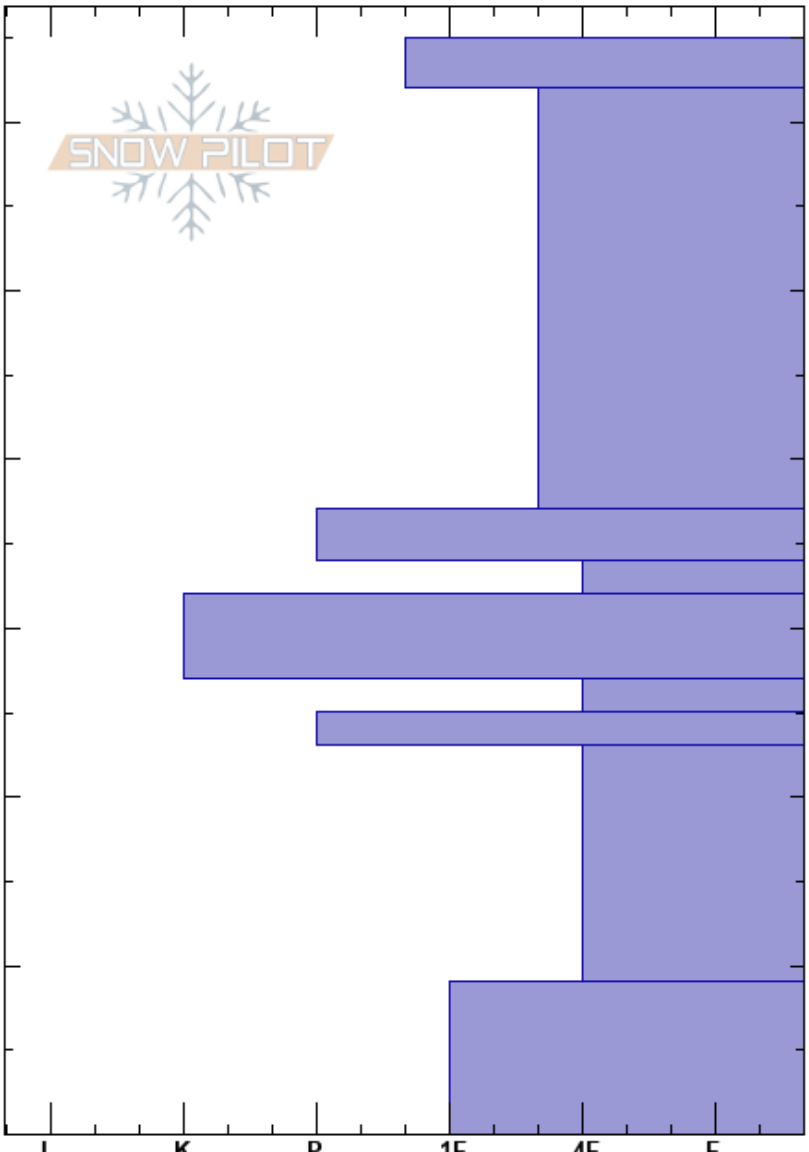

Throne North Face
 Bridger Range
 MT
 Elevation: 8300 ft
 Aspect: 350°
 Specifics:

Dave Zinn
 01/11/2021 - 12:00pm
 Co-ord: 45.88259N, -110.95322W
 Slope Angle: 23°
 Wind Loading: no

Stability: Good
 Air Temperature:
 Sky Cover: SCT
 Precipitation: NO
 Wind: W Calm
 HS:65
 Layer Notes:
 23-9cm: Problematic layer

Crystal Form	Crystal Size	Moisture	ρ kg/m ³	Stability tests & Layer comments
•				← ECTN3 @62cm
/				
•				
□	2			
⊙(□)	(2)			
□	2-4			
⊙(□)	(3)			← ECTN21 @23cm
^ (Δ)	4-6(20)			
^ (Δ)	4(20)			

Notes: