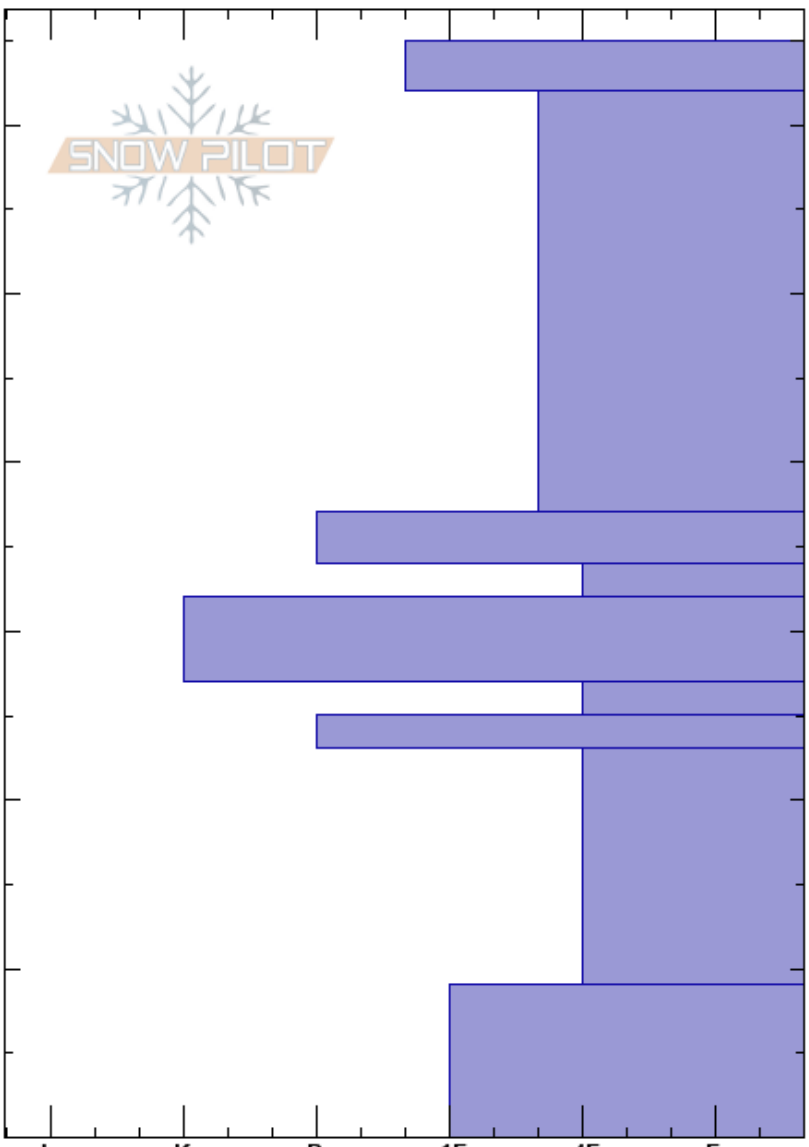

Throne North Face
 Bridger Range
 MT
 Elevation: 8300 ft
 Aspect: 350°
 Specifics:

Dave Zinn
 01/11/2021 - 12:00pm
 Co-ord: 45.88259N, -110.95322W
 Slope Angle: 23°
 Wind Loading: no

Stability: Good
 Air Temperature:
 Sky Cover: SCT
 Precipitation: NO
 Wind: W Calm

HS:65
 Layer Notes:
 23-9cm: Problematic layer

Crystal Form	Crystal Size	Moisture	ρ kg/m ³	Stability tests & Layer comments
•				← ECTN3 @62cm
/				
•				
□	2			
⊙(□)	(2)			
□	2-4			
⊙(□)	(3)			← ECTN21 @23cm
^ (Δ)	4-6(20)			
^ (Δ)	4(20)			