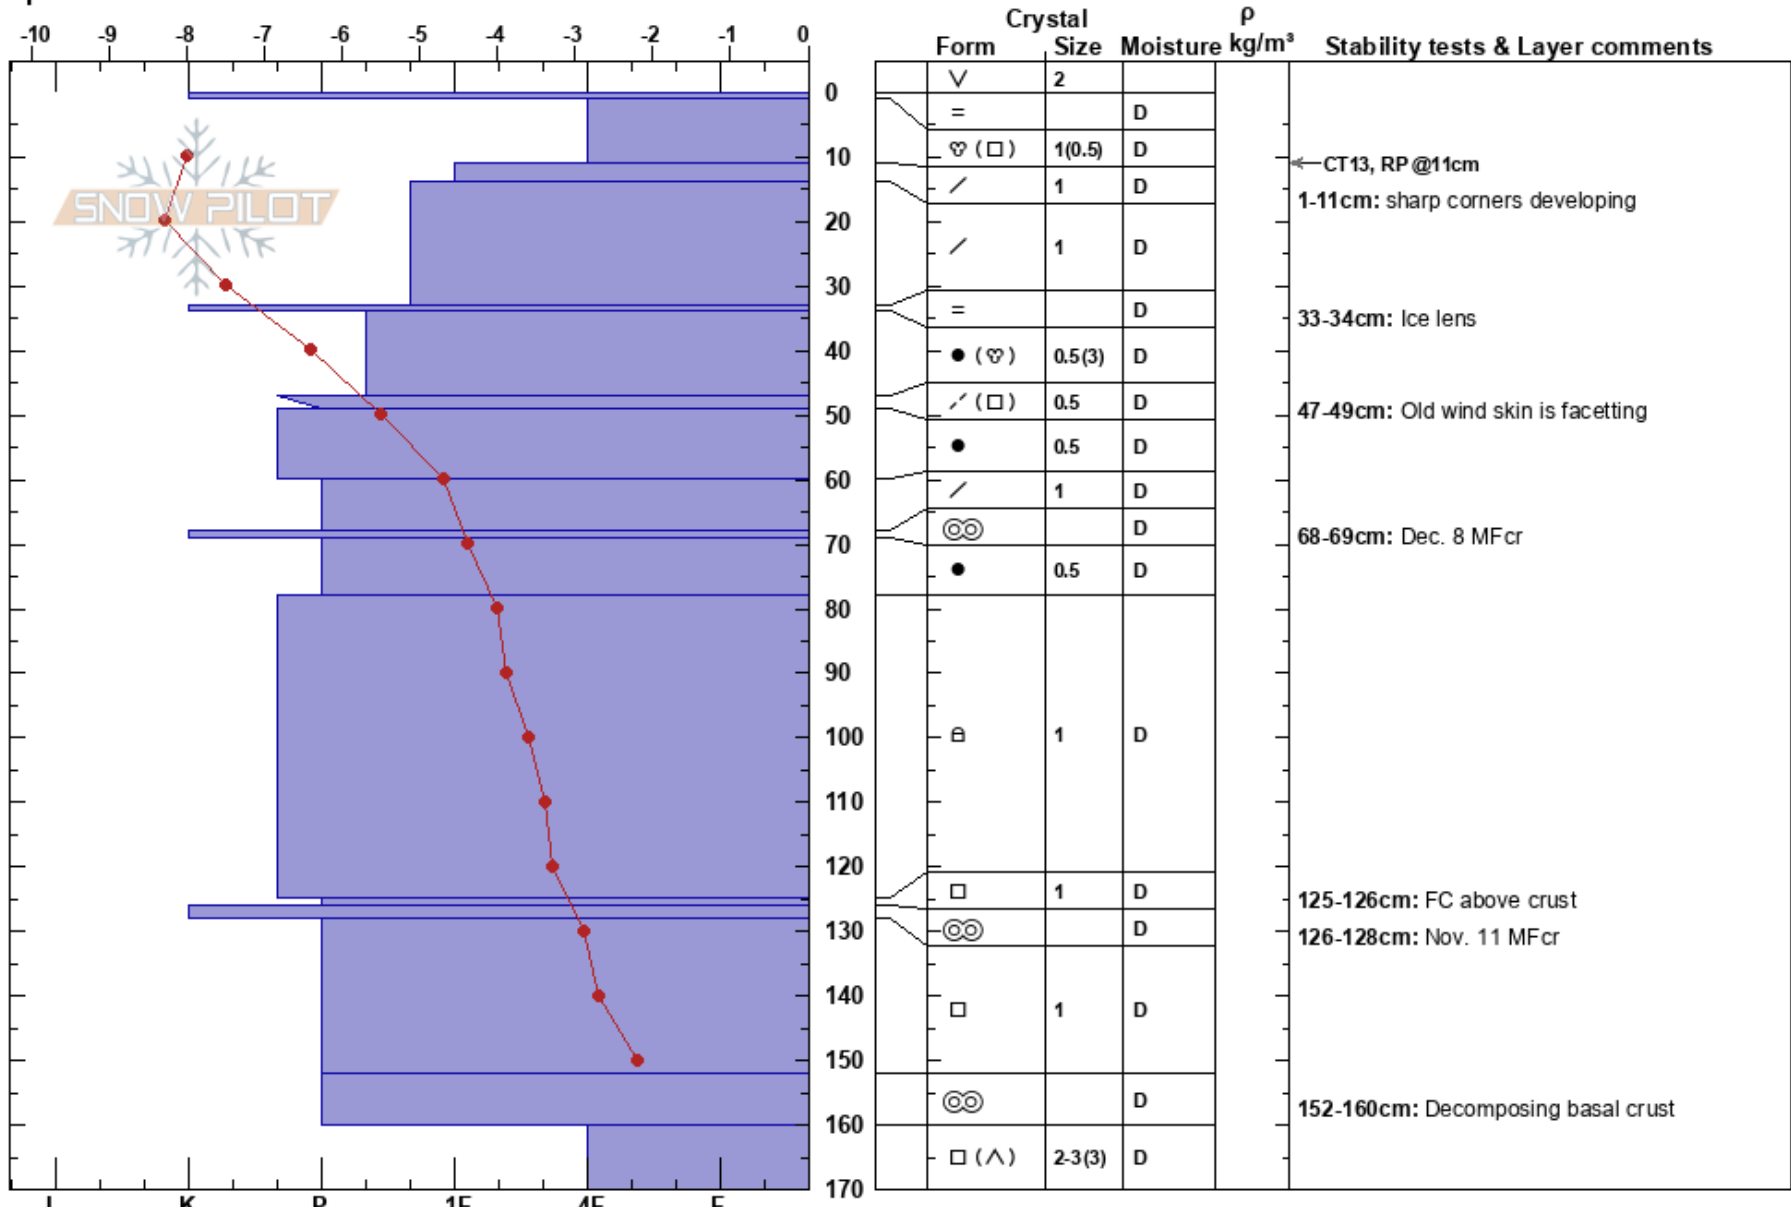

Lost Boys Pass
 Lizard Range
 BC
 Elevation: 1703 m
 Aspect: NE
 Specifics:

Rose Frouin
 15/01/2021 - 12:50
 Co-ord: 49.43576N, -115.10184W
 Slope Angle: 10°
 Wind Loading: no

Stability:
 Air Temperature: -5.8°C
 Sky Cover: BKN
 Precipitation: NO
 Wind: W Light Breeze

HS:170
 PF:20
 PS:0
 1-11cm: sharp corners developing
 33-34cm: Ice lens
 47-49cm: Old wind skin is facetting
 68-69cm: Dec. 8 MFcr
 125-126cm: FC above crust
 [More Layer Comments below]

Notes: . Additional Layer Comments: 128-126cm: Nov. 11 MFcr; 160-152cm: Decomposing basal crust;