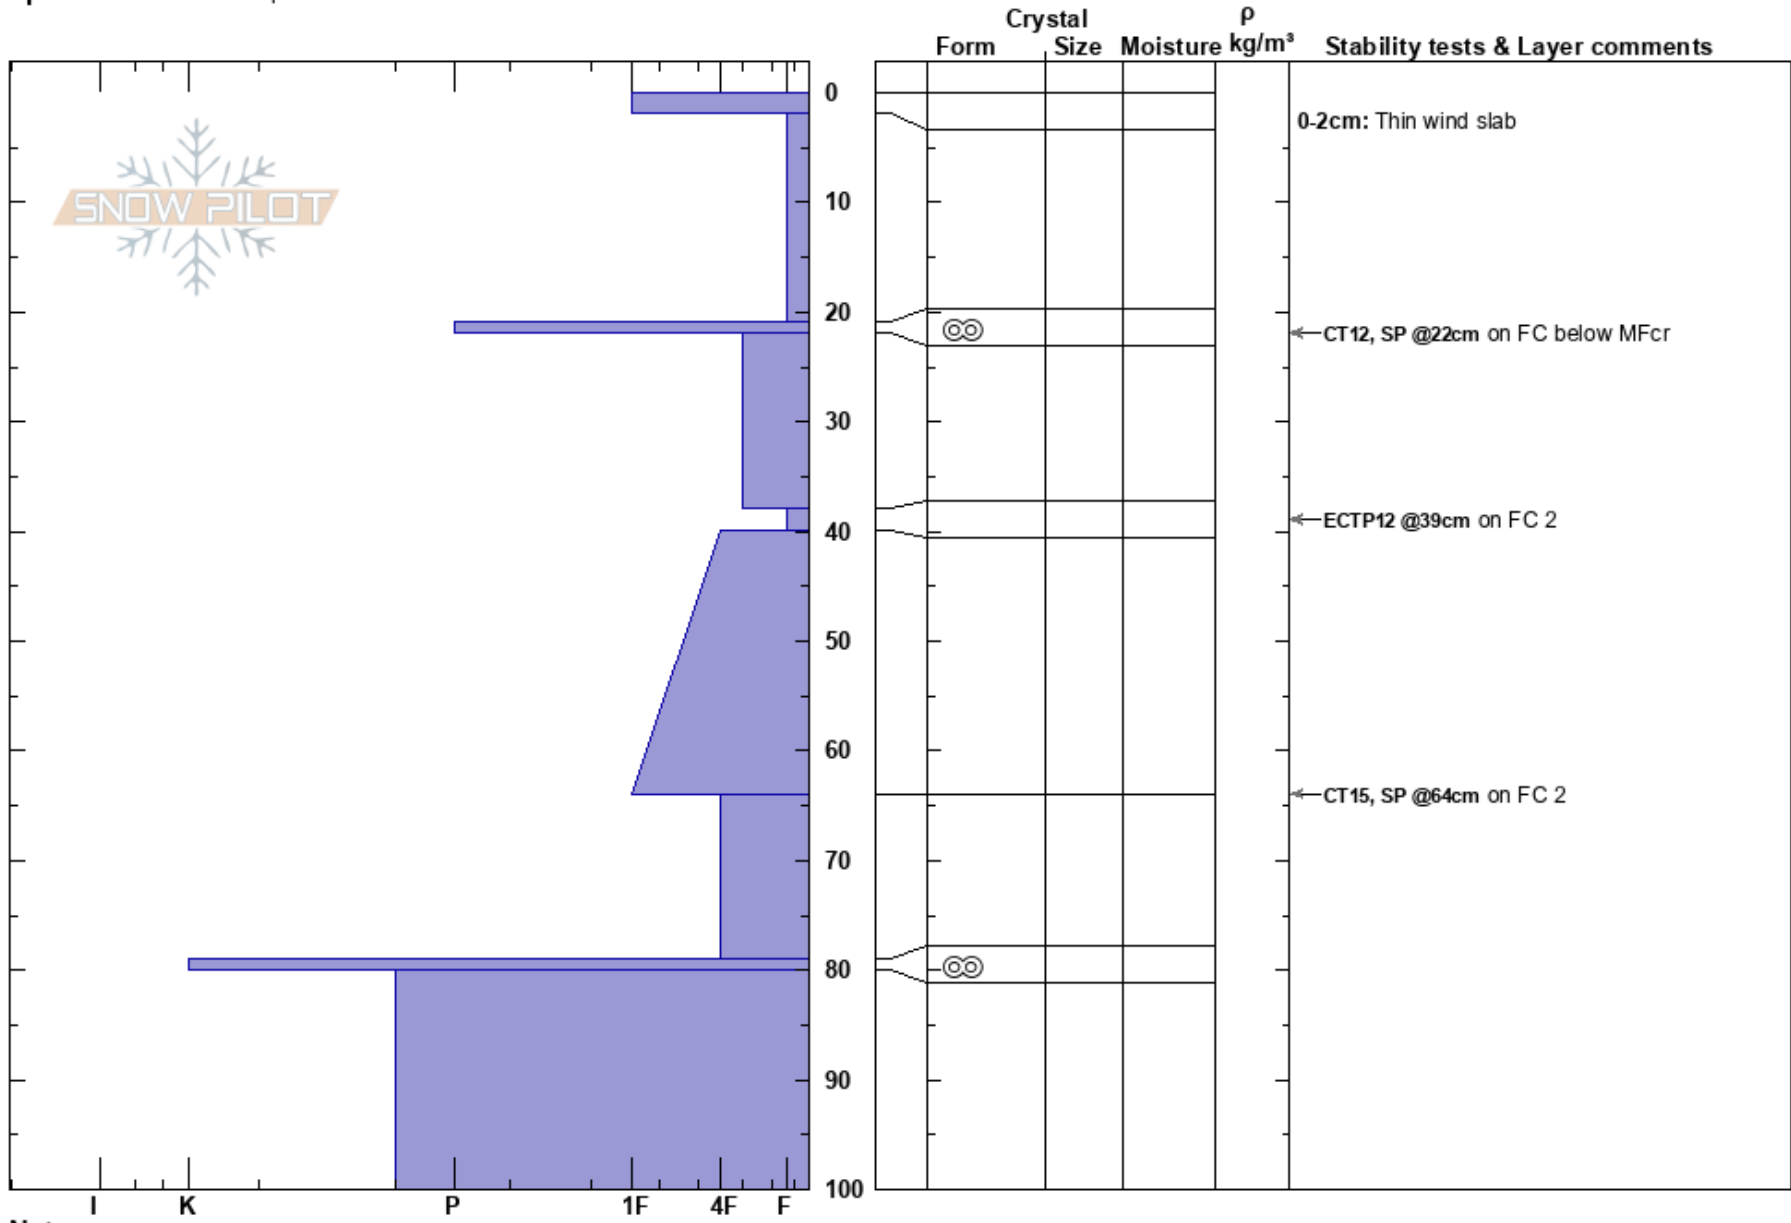

Saddleback
 Banff, Yoho and Kootenay
 AB
 Elevation: 2310 m
 Aspect: S
 Specifics: We skied slope

James Walter
 15/01/2021 - 13:00
 Co-ord: 11U 554826E 5693715N
 Slope Angle: 33°
 Wind Loading: yes

Stability: HS:100
 Air Temperature: -5°C PS: 20
 Sky Cover: SCT
 Precipitation: S-1
 Wind: W Moderate
 0-2cm: Thin wind slab
 21-22cm: Problematic layer