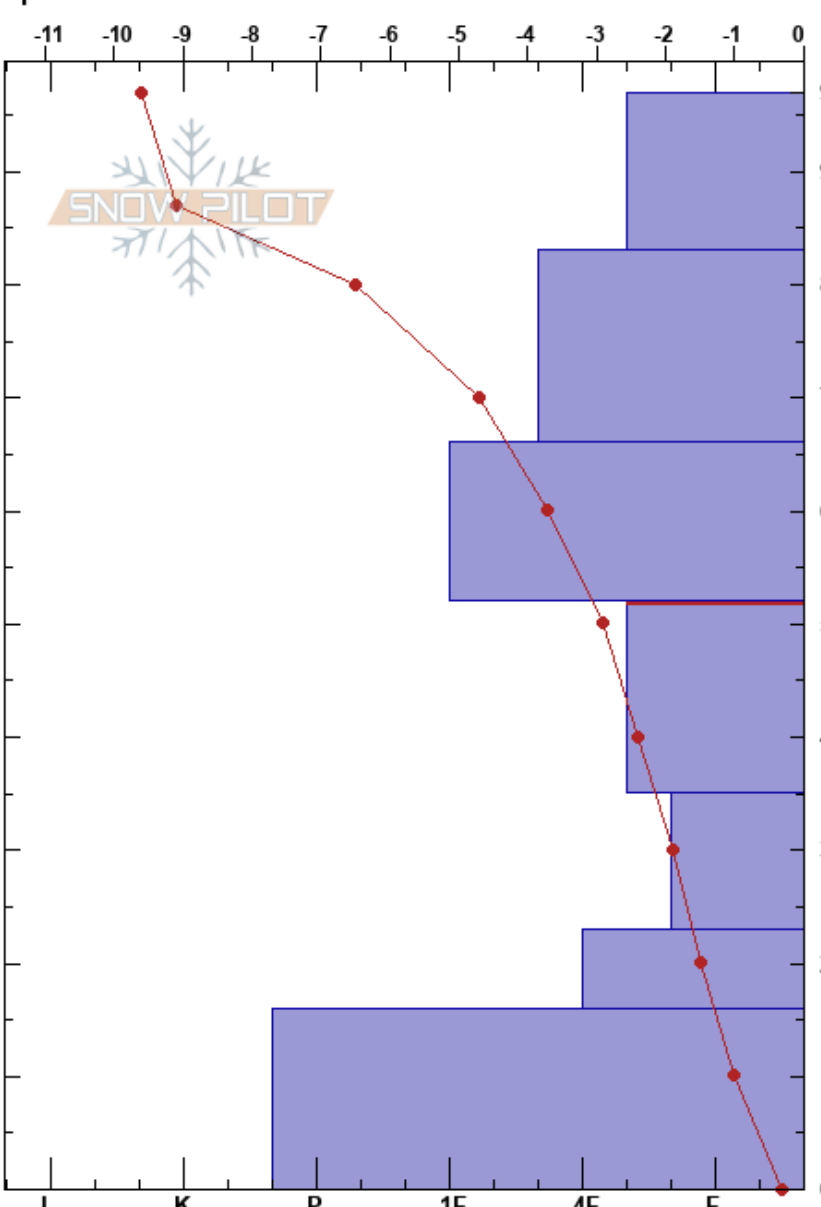

HGWX20210114  
 Bridger Range  
 MT  
 Elevation: 7350 ft  
 Aspect: E  
 Specifics:

Zachary Miller  
 01/14/2021 - 1:15pm  
 Co-ord: 45.83609N, -110.93422W  
 Slope Angle: 5°  
 Wind Loading: no

Stability:  
 Air Temperature: -7.7°C  
 Sky Cover: BKN  
 Precipitation: NO  
 Wind: W Calm

HS:97  
 PF:30  
 52-35cm: Problematic layer

Elev (cm)	Crystal		Moisture	$\rho$ kg/m <sup>3</sup>	Stability tests & Layer comments
	Form	Size			
97	+r	1		204	
90	/	0.5-1	D	196	
80	/	0.5	D	304	← CT14, PC @84cm
70	/	0.5	D	268	← CT19, BRK @75cm
60	/ (●)	0.5-1 (0.5)	D	280	← ECTN25 @67cm
50					
40	⊖	1-2	D	272	
30	□ (^)	2	D	272	
20	^ (□)	3(2)	D	308	← CT25, SC @24cm
10	▣ (□)	1-3(2)	D	264	
0					