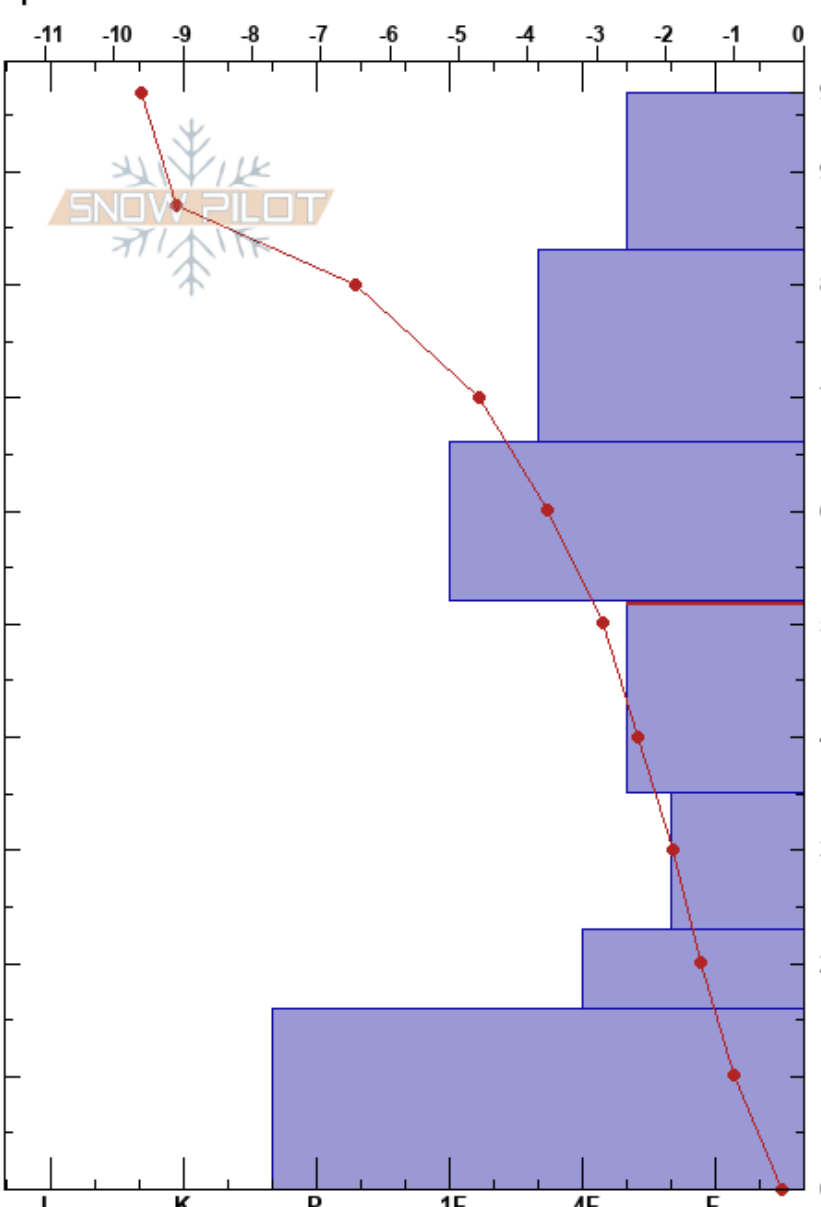

HGWX20210114  
 Bridger Range  
 MT  
 Elevation: 7350 ft  
 Aspect: E  
 Specifics:

Zachary Miller  
 01/14/2021 - 1:15pm  
 Co-ord: 45.83609N, -110.93422W  
 Slope Angle: 5°  
 Wind Loading: no

Stability:  
 Air Temperature: -7.7°C  
 Sky Cover: BKN  
 Precipitation: NO  
 Wind: W Calm

HS:97  
 PF:30  
 52-35cm: Problematic layer

Elev (cm)	Crystal		Moisture	ρ kg/m³	Stability tests & Layer comments
	Form	Size			
97	+r	1		204	
90	/	0.5-1	D	196	
80	/	0.5	D	304	← CT14, PC @84cm
70	/	0.5	D	268	← CT19, BRK @75cm
60	/ (●)	0.5-1 (0.5)	D	280	← ECTN25 @67cm
50	⊖	1-2	D		
40	⊖	1-2	D	272	
30	□ (^)	2	D	272	
20	^ (□)	3(2)	D	308	← CT25, SC @24cm
10	□ (□)	1-3(2)	D	264	
0					