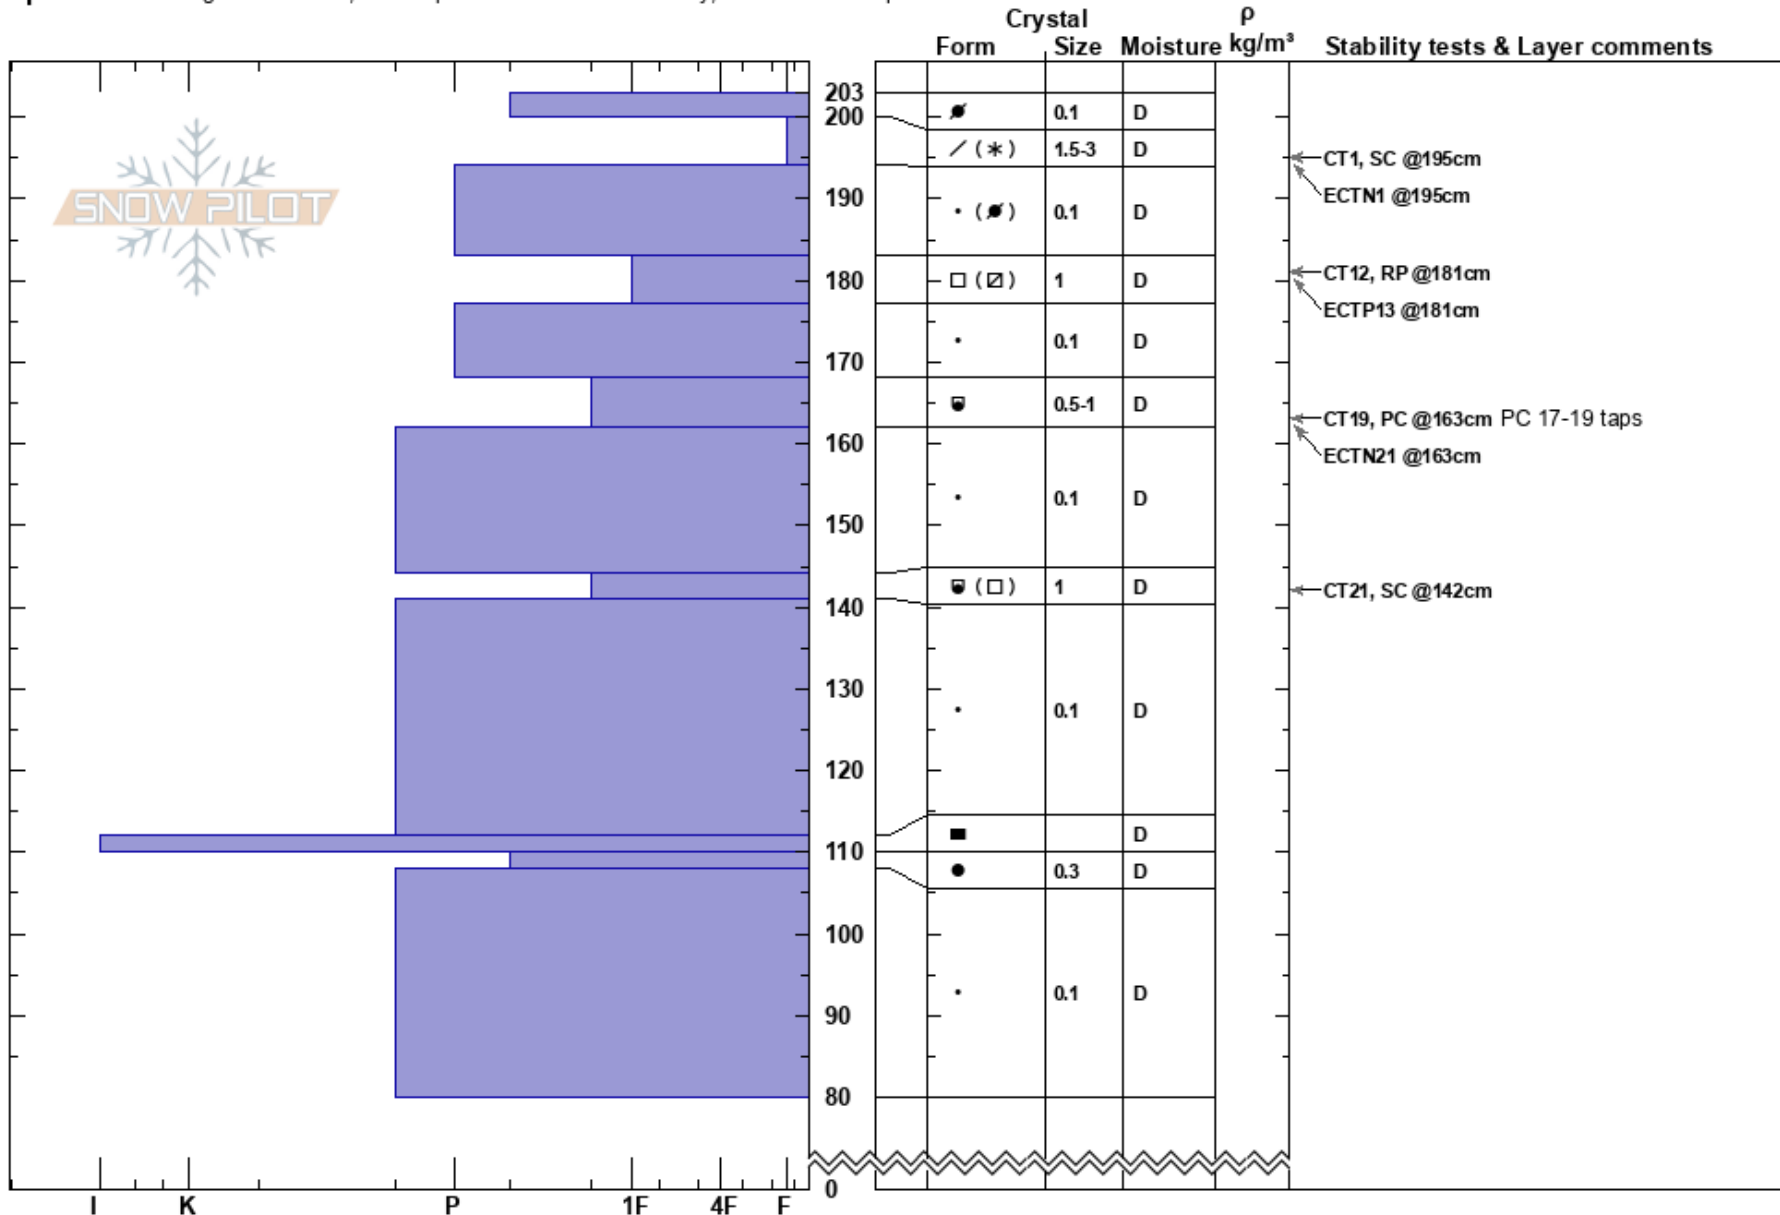

Av. Path #230
 Khibiny mountains
 Russia
Elevation: 795 m
Aspect: SW

Mikhail Ryabchikov
 15/01/2021 - 15:00
Co-ord: 529191E 7506035N
Slope Angle: 37°
Wind Loading: yes

Stability: Good **HS:**203 **Layer Notes:**
Air Temperature: PF:31 200-194cm:Problematic layer
Sky Cover: FEW
Precipitation: NO
Wind: N Light Breeze

Specifics: Pit dug in a Ski Area; Pit is representative of backcountry; Ski tracks on slope

Notes: