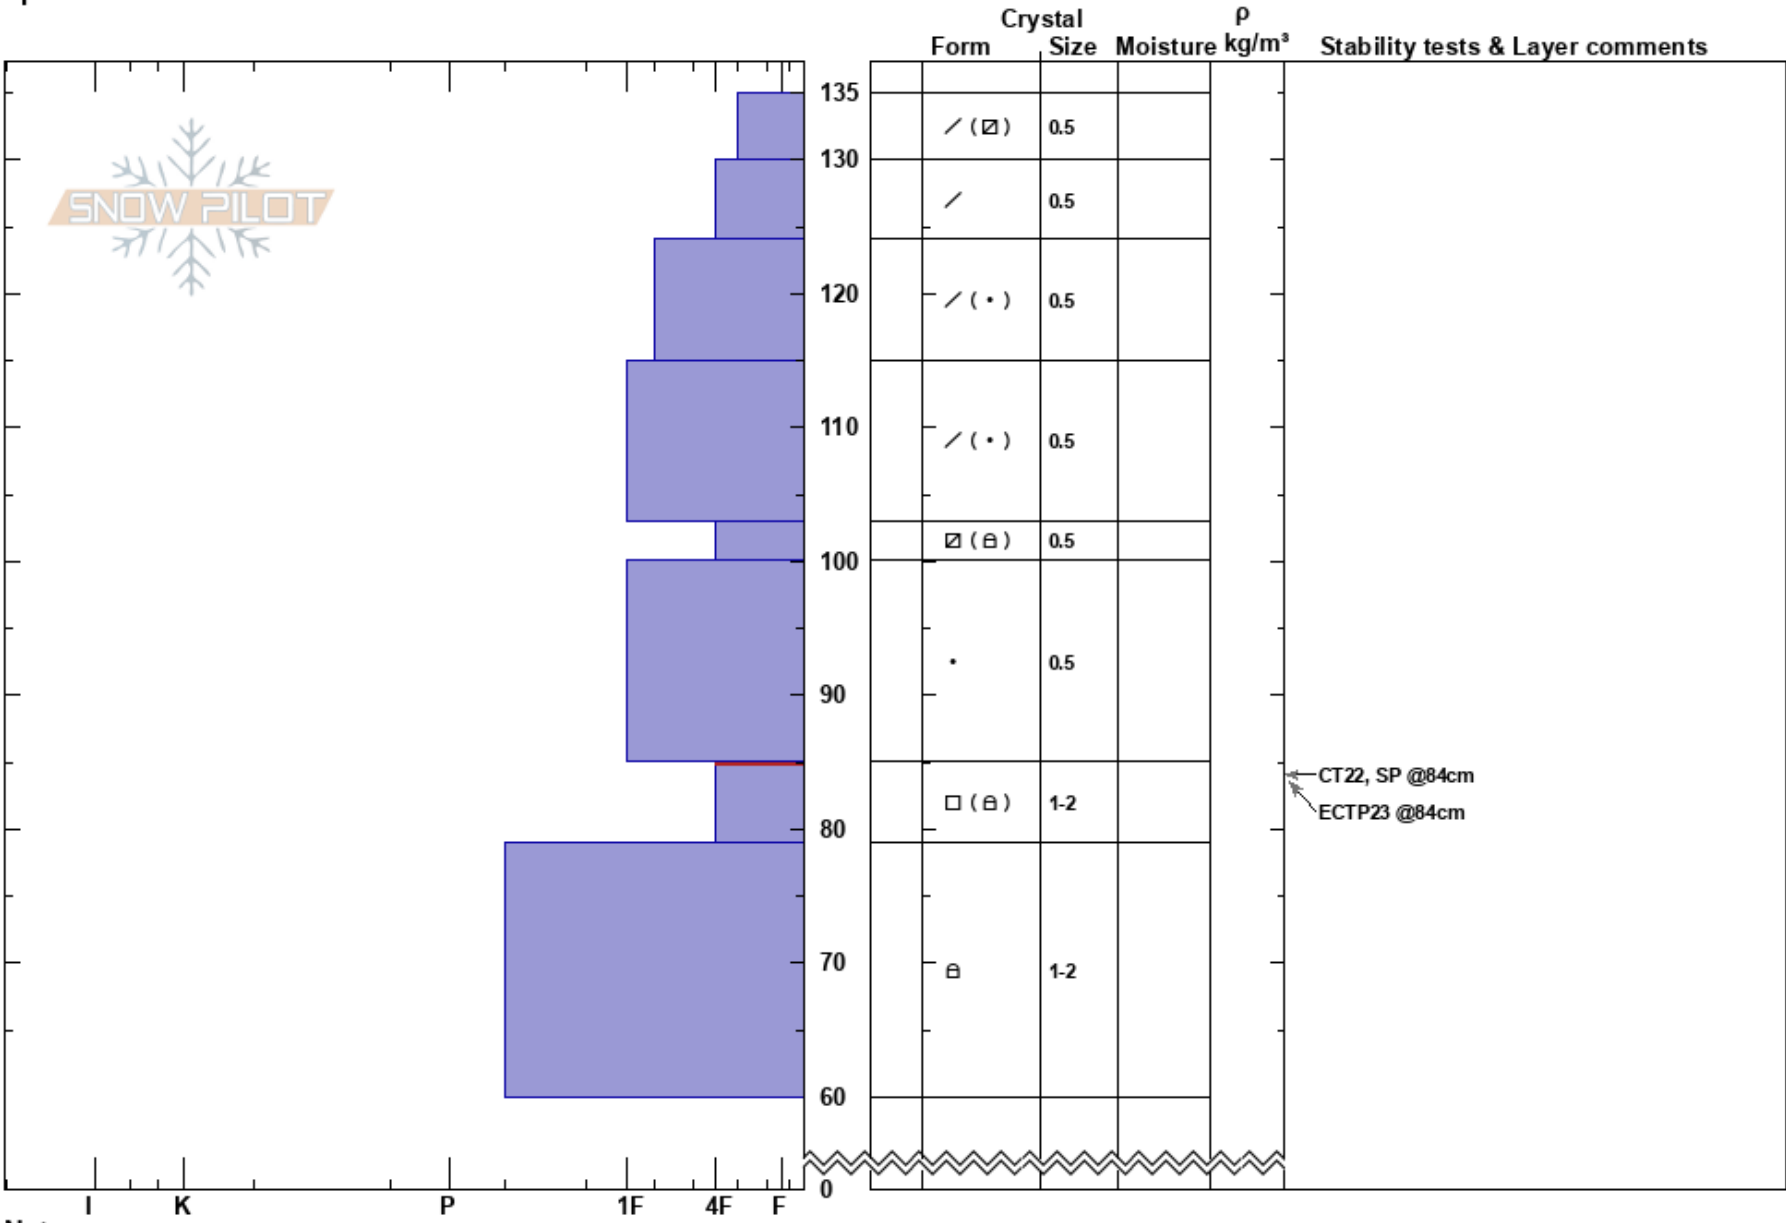

Sheep's Alter
 San Juan Range
 CO
 Elevation: 11800 ft
 Aspect: 50°
 Specifics:

Chris Bilbrey
 01/14/2021 - 3:00pm
 Co-ord:
 Slope Angle:
 Wind Loading: yes

Stability:
 Air Temperature: -6°C
 Sky Cover: CLR
 Precipitation: NO
 Wind: NW Strong
 HS:135
 85-79cm: Problematic layer