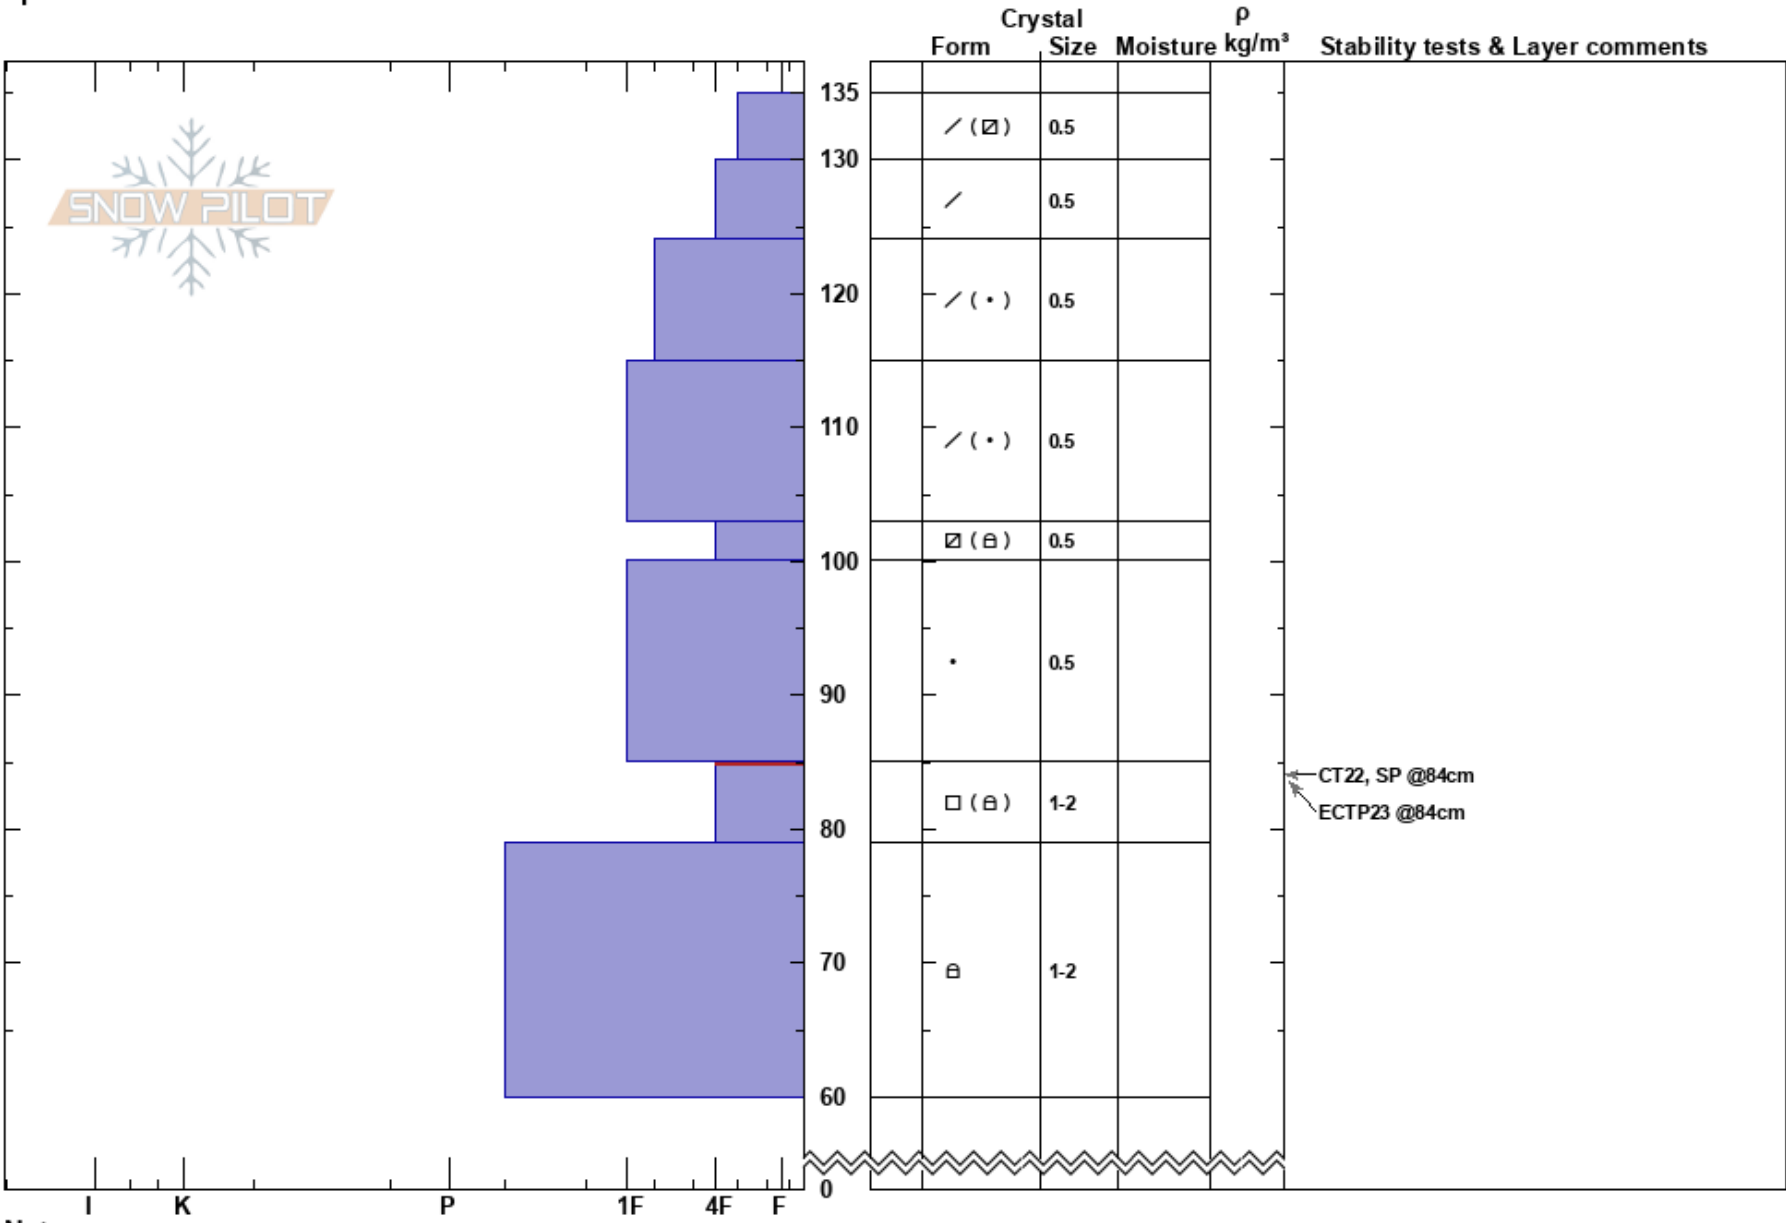

Sheep's Alter
 San Juan Range
 CO
Elevation: 11800 ft
Aspect: 50°
Specifics:

Chris Bilbrey
 01/14/2021 - 3:00pm
Co-ord:
Slope Angle:
Wind Loading: yes

Stability:
Air Temperature: -6°C
Sky Cover: CLR
Precipitation: NO
Wind: NW Strong
HS: 135
Layer Notes:
 85-79cm: Problematic layer