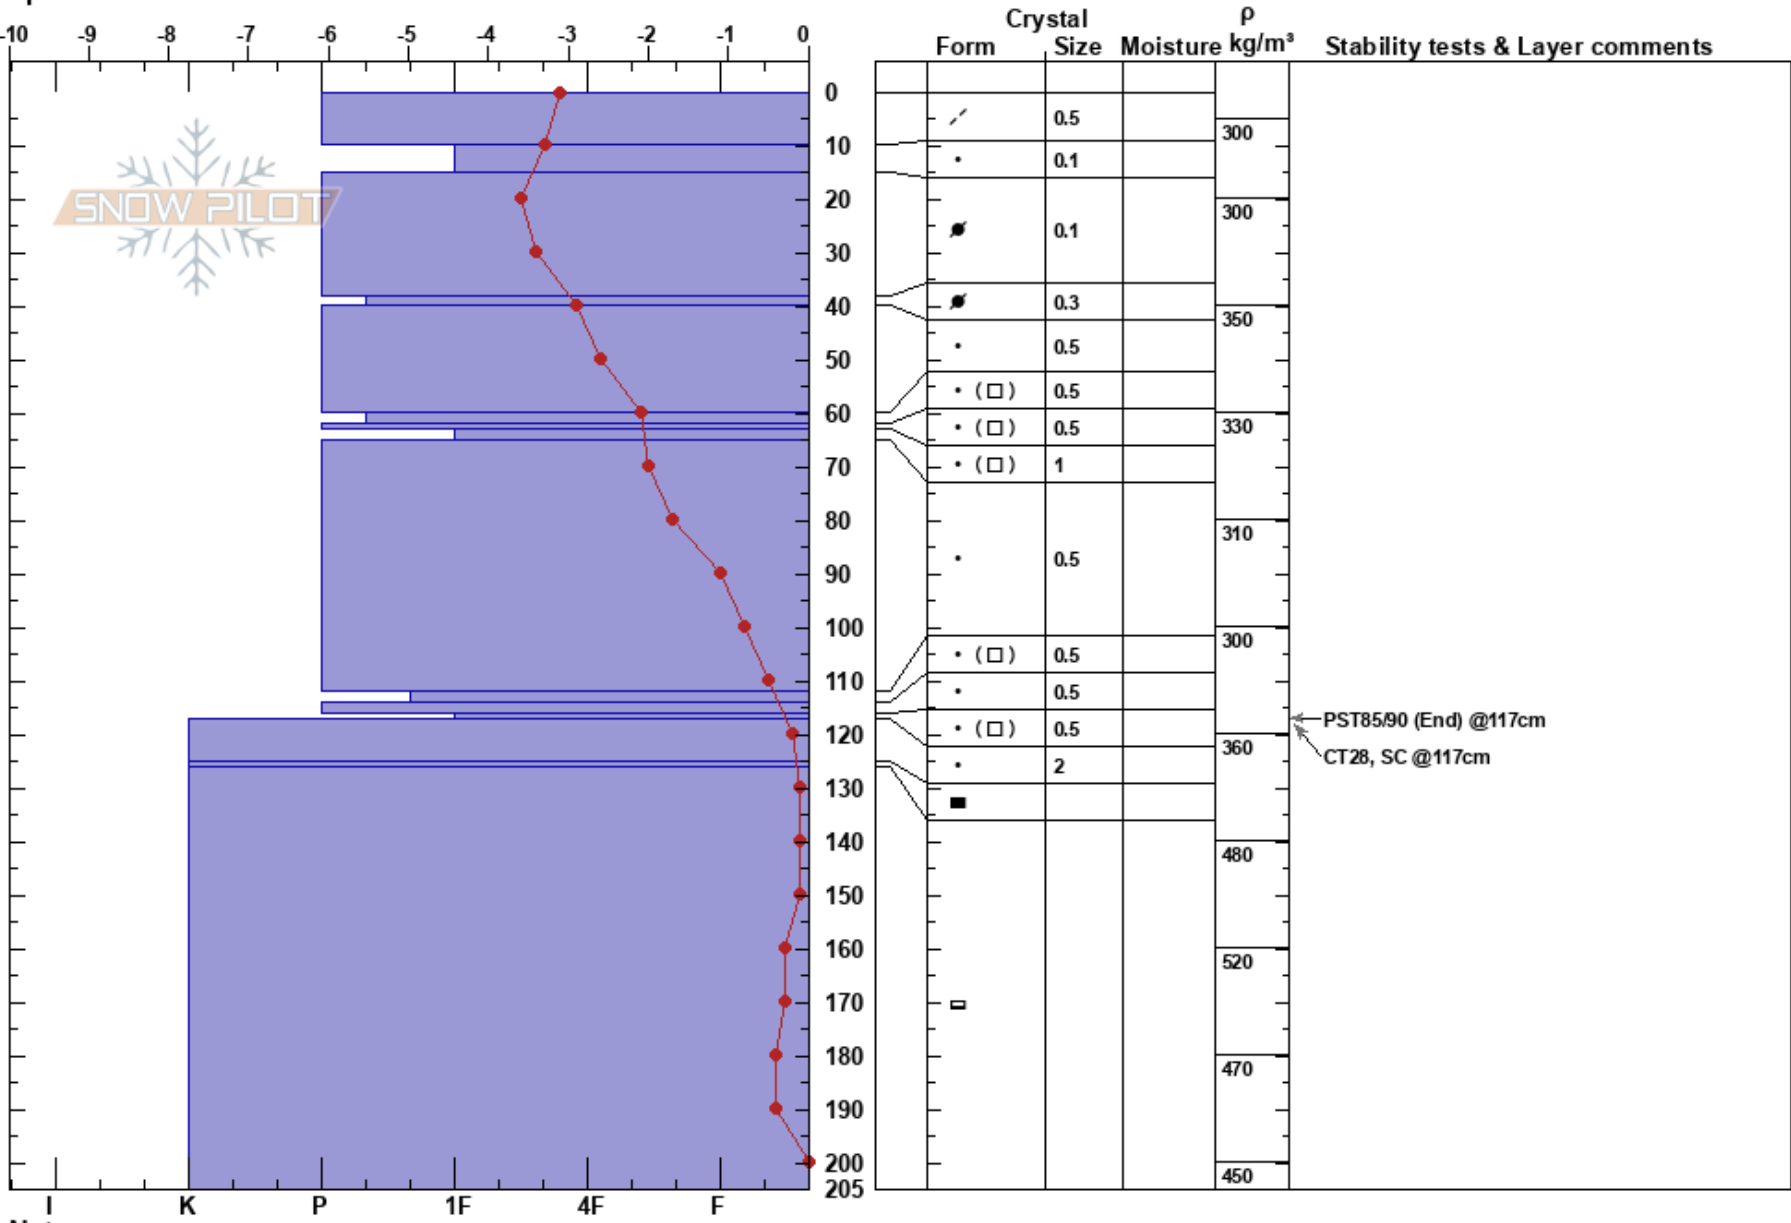

Skalafjall  
 Norðanverðir Vestfirðir  
 Iceland  
 Elevation: 600 m  
 Aspect: 180°  
 Specifics:

Jóhann Hannibalsson  
 15/04/2017 - 14:00  
 Co-ord: 66.11934N, -23.32895W  
 Slope Angle: 26°  
 Wind Loading: yes

Stability: HS:205  
 Air Temperature: -3.2°C  
 Sky Cover: OVC  
 Precipitation: S1  
 Wind: E Light Breeze  
 Layer Notes: 116-117cm: Problematic layer

Notes: