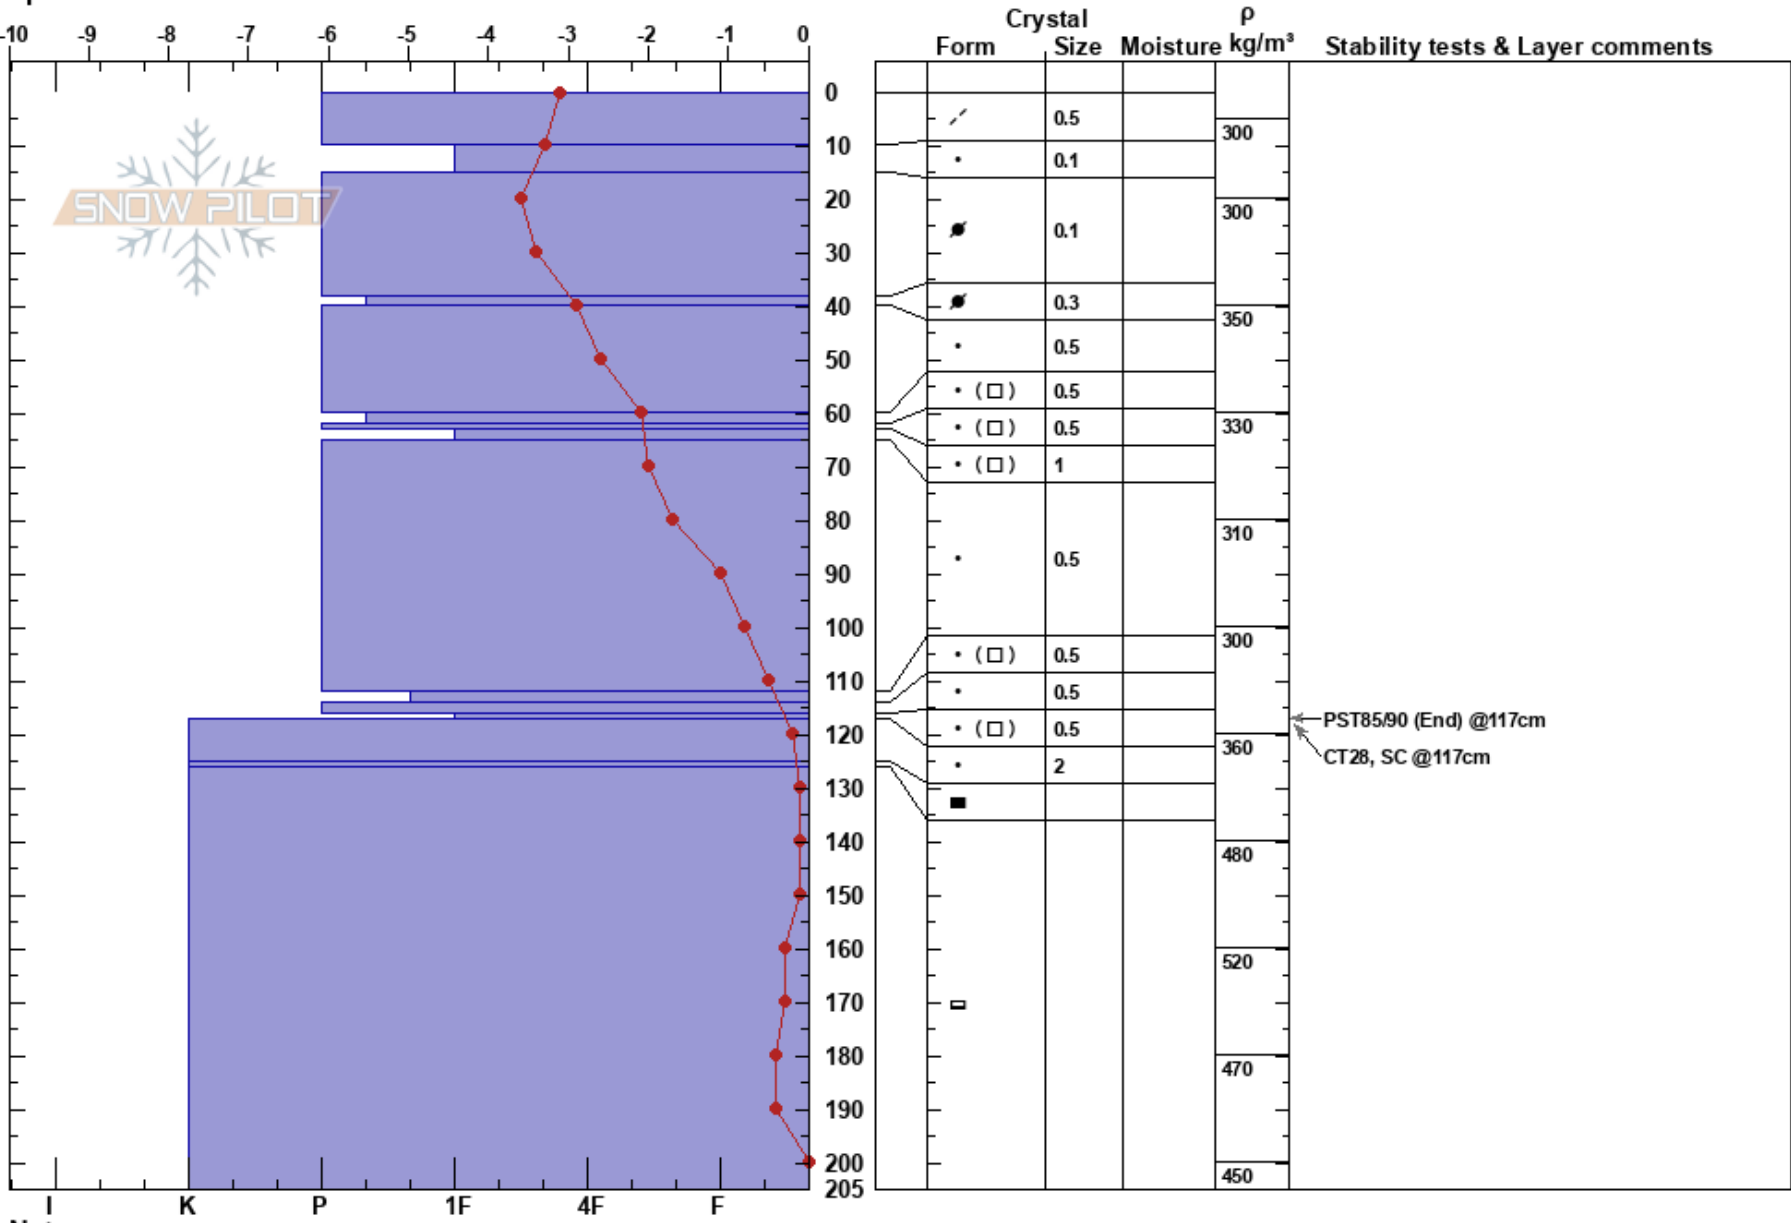

Skalafjall
 Norðanverðir Vestfirð
 Iceland
 Elevation: 600 m
 Aspect: 180°
 Specifics:

Jóhann Hannibalsson
 15/04/2017 - 14:00
 Co-ord: 66.11934N, -23.32895W
 Slope Angle: 26°
 Wind Loading: yes

Stability: HS:205
 Air Temperature: -3.2°C
 Sky Cover: OVC
 Precipitation: S1
 Wind: E Light Breeze
 Layer Notes: 116-117cm: Problematic layer