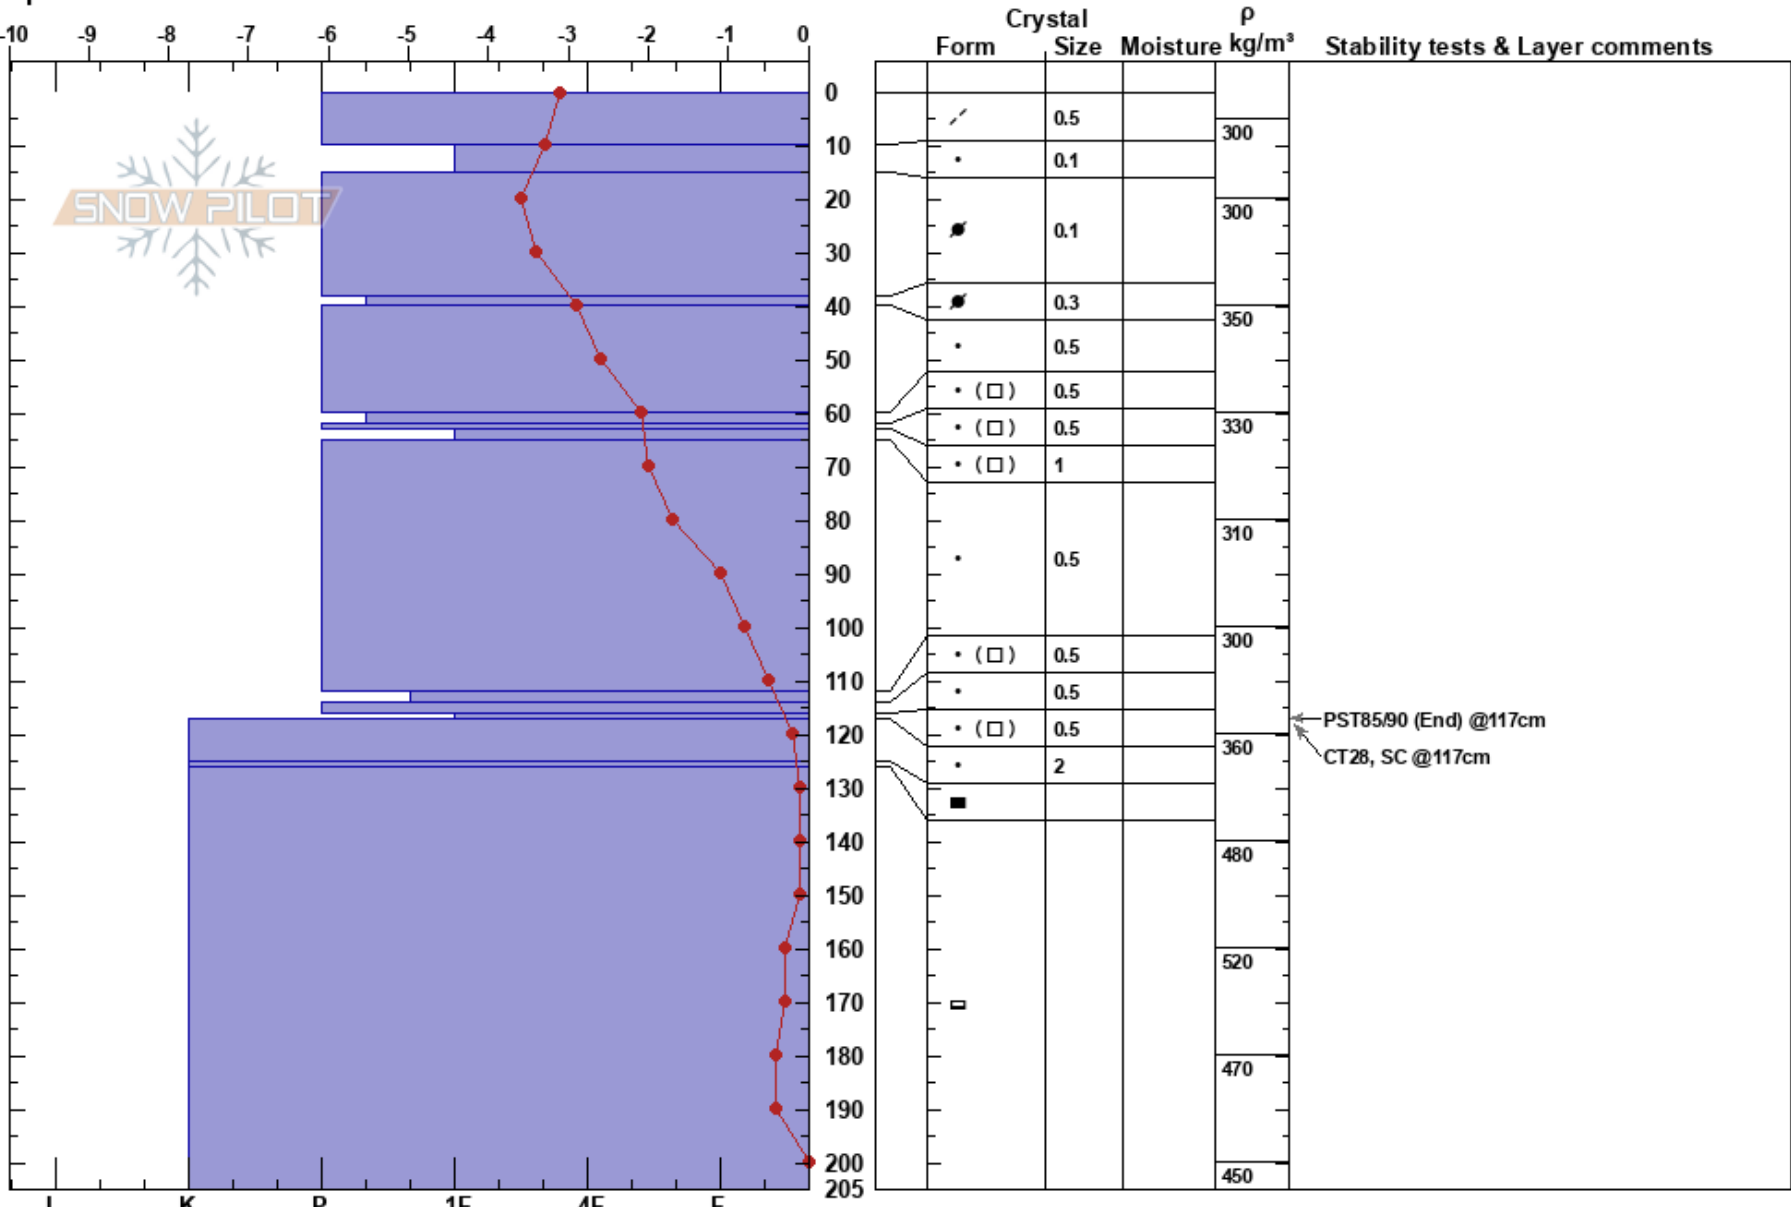

Skalafjall
 Norðanverðir Vestfirð
 Iceland
 Elevation: 600 m
 Aspect: 180°
 Specifics:

Jóhann Hannibalsson
 15/04/2017 - 14:00
 Co-ord: 66.11934N, -23.32895W
 Slope Angle: 26°
 Wind Loading: yes

Stability: HS:205
 Air Temperature: -3.2°C
 Sky Cover: OVC
 Precipitation: S1
 Wind: E Light Breeze
 Layer Notes: 116-117cm: Problematic layer