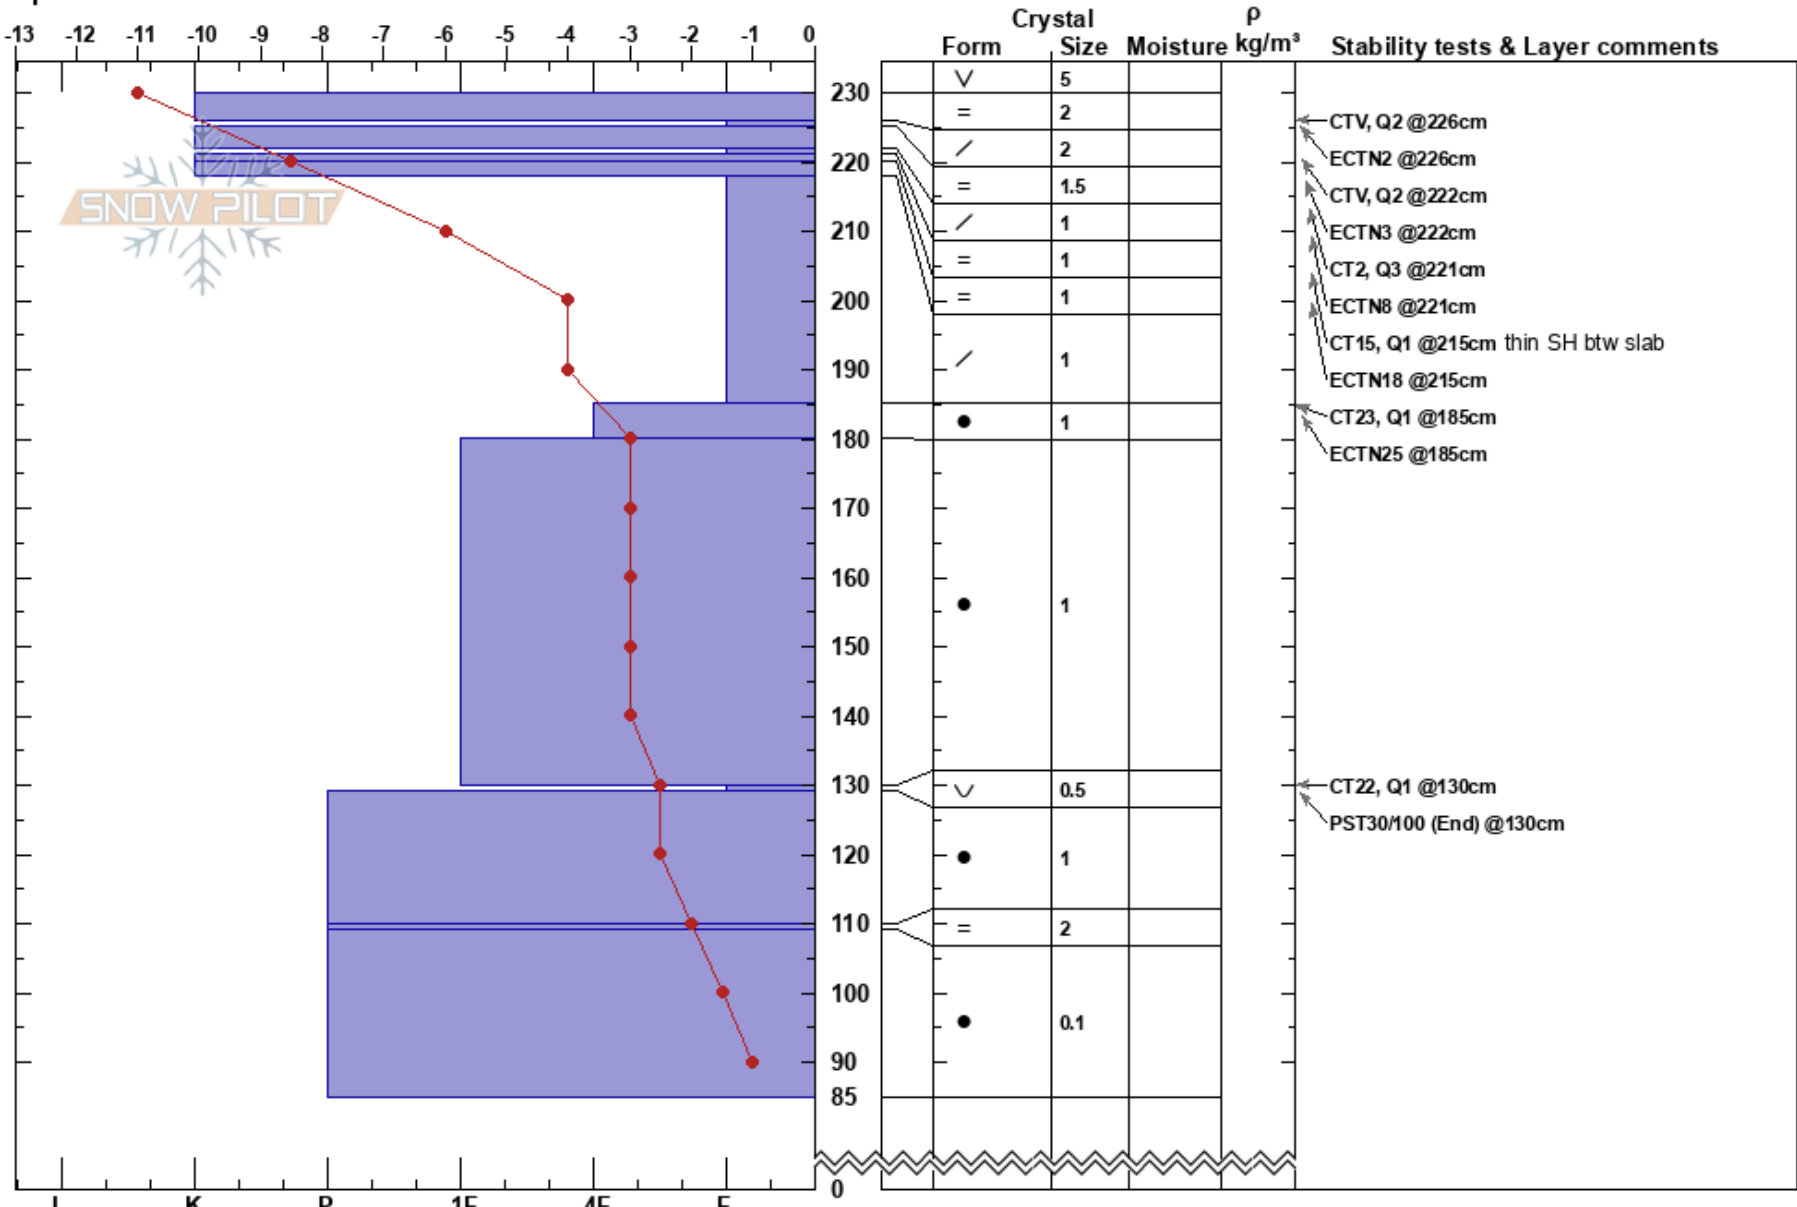

Dominion
 Bitterroot
 MT
 Elevation: 5777 ft
 Aspect: 40°
 Specifics:

Melissa Hendrickson
 01/14/2021 - 1:00pm
 Co-ord: 47.37173N, -115.59407W
 Slope Angle: 24°
 Wind Loading: no

Stability:
 Air Temperature: -7°C
 Sky Cover: CLR
 Precipitation: NO
 Wind: SW Calm

HS:230
 PF:50
 130-129cm:Problematic layer

Notes: