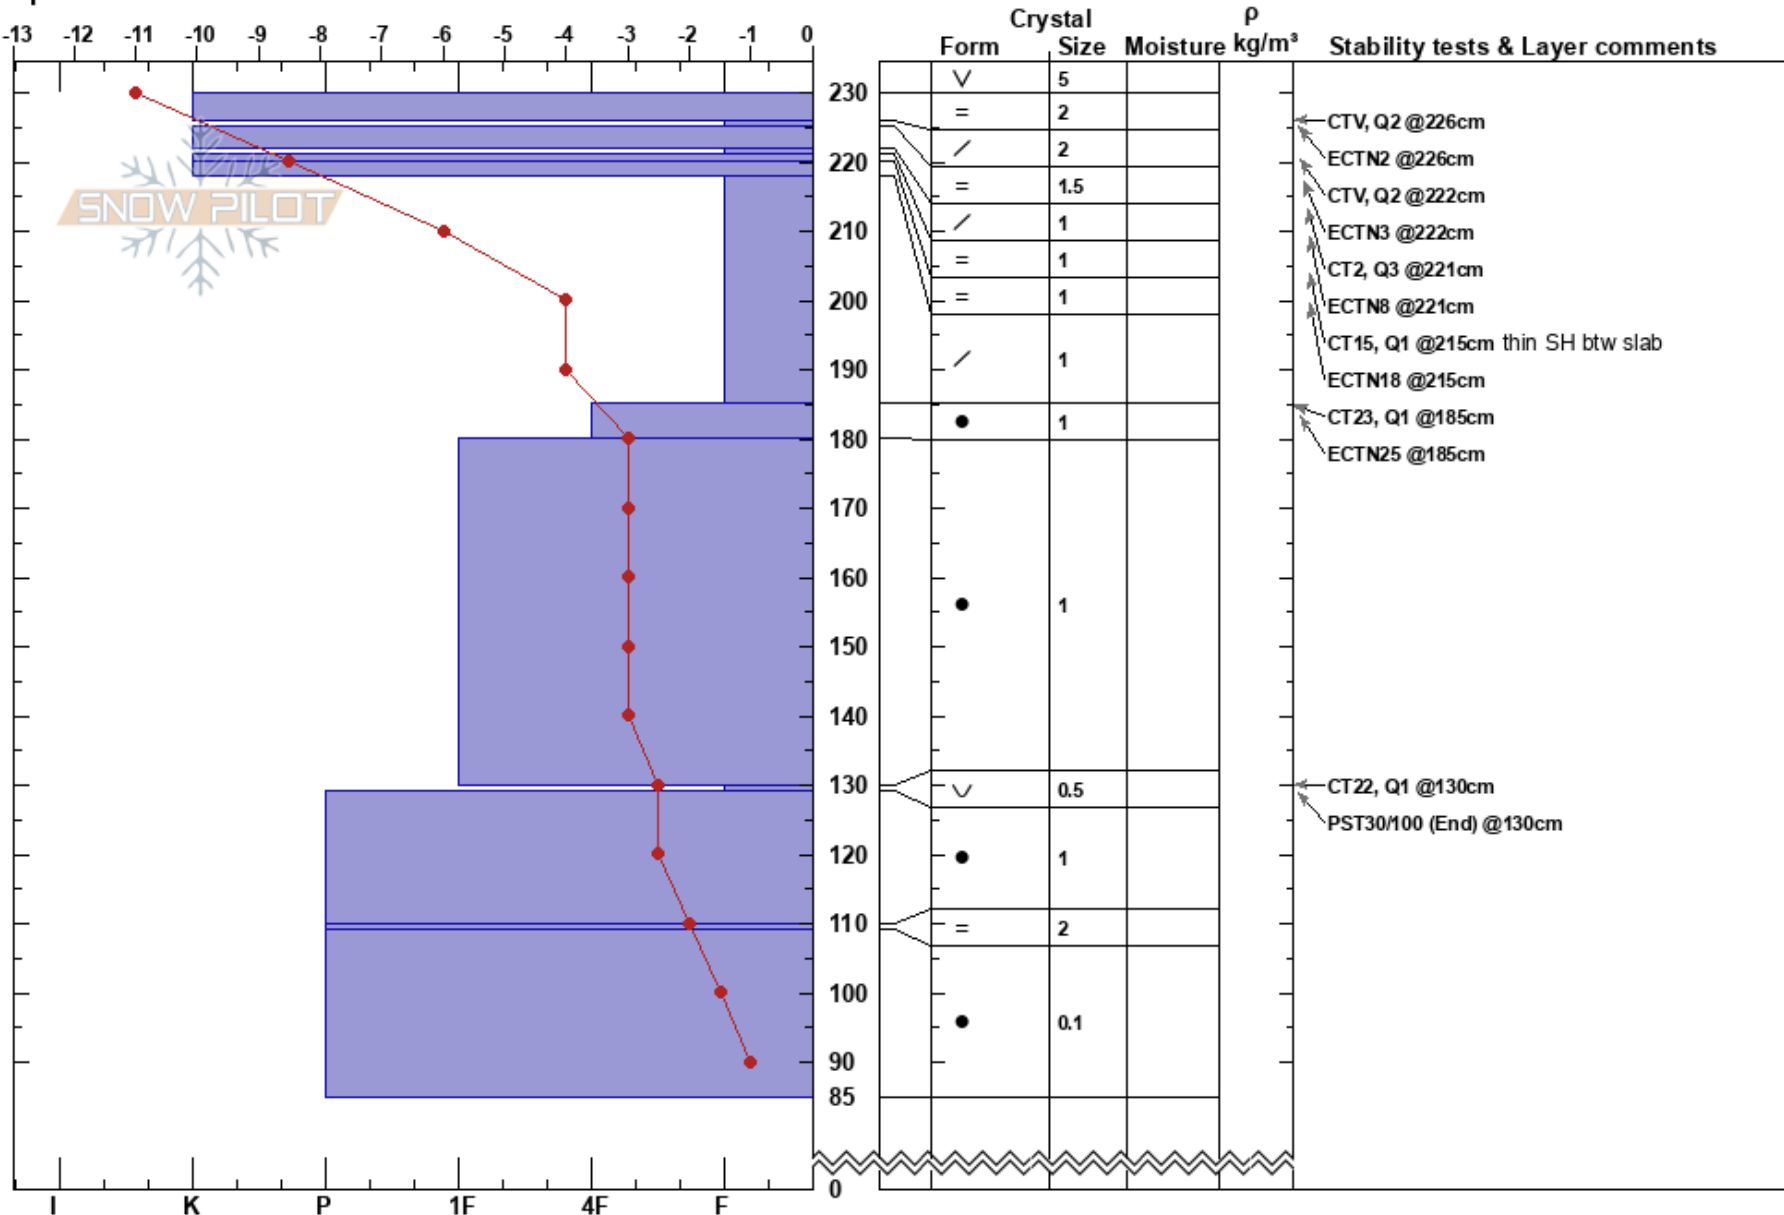

Dominion  
 Bitterroot  
 MT  
 Elevation: 5777 ft  
 Aspect: 40°  
 Specifics:

Melissa Hendrickson  
 01/14/2021 - 1:00pm  
 Co-ord: 47.37173N, -115.59407W  
 Slope Angle: 24°  
 Wind Loading: no

Stability:  
 Air Temperature: -7°C  
 Sky Cover: CLR  
 Precipitation: NO  
 Wind: SW Calm

HS:230  
 PF:50  
 130-129cm:Problematic layer

Notes: