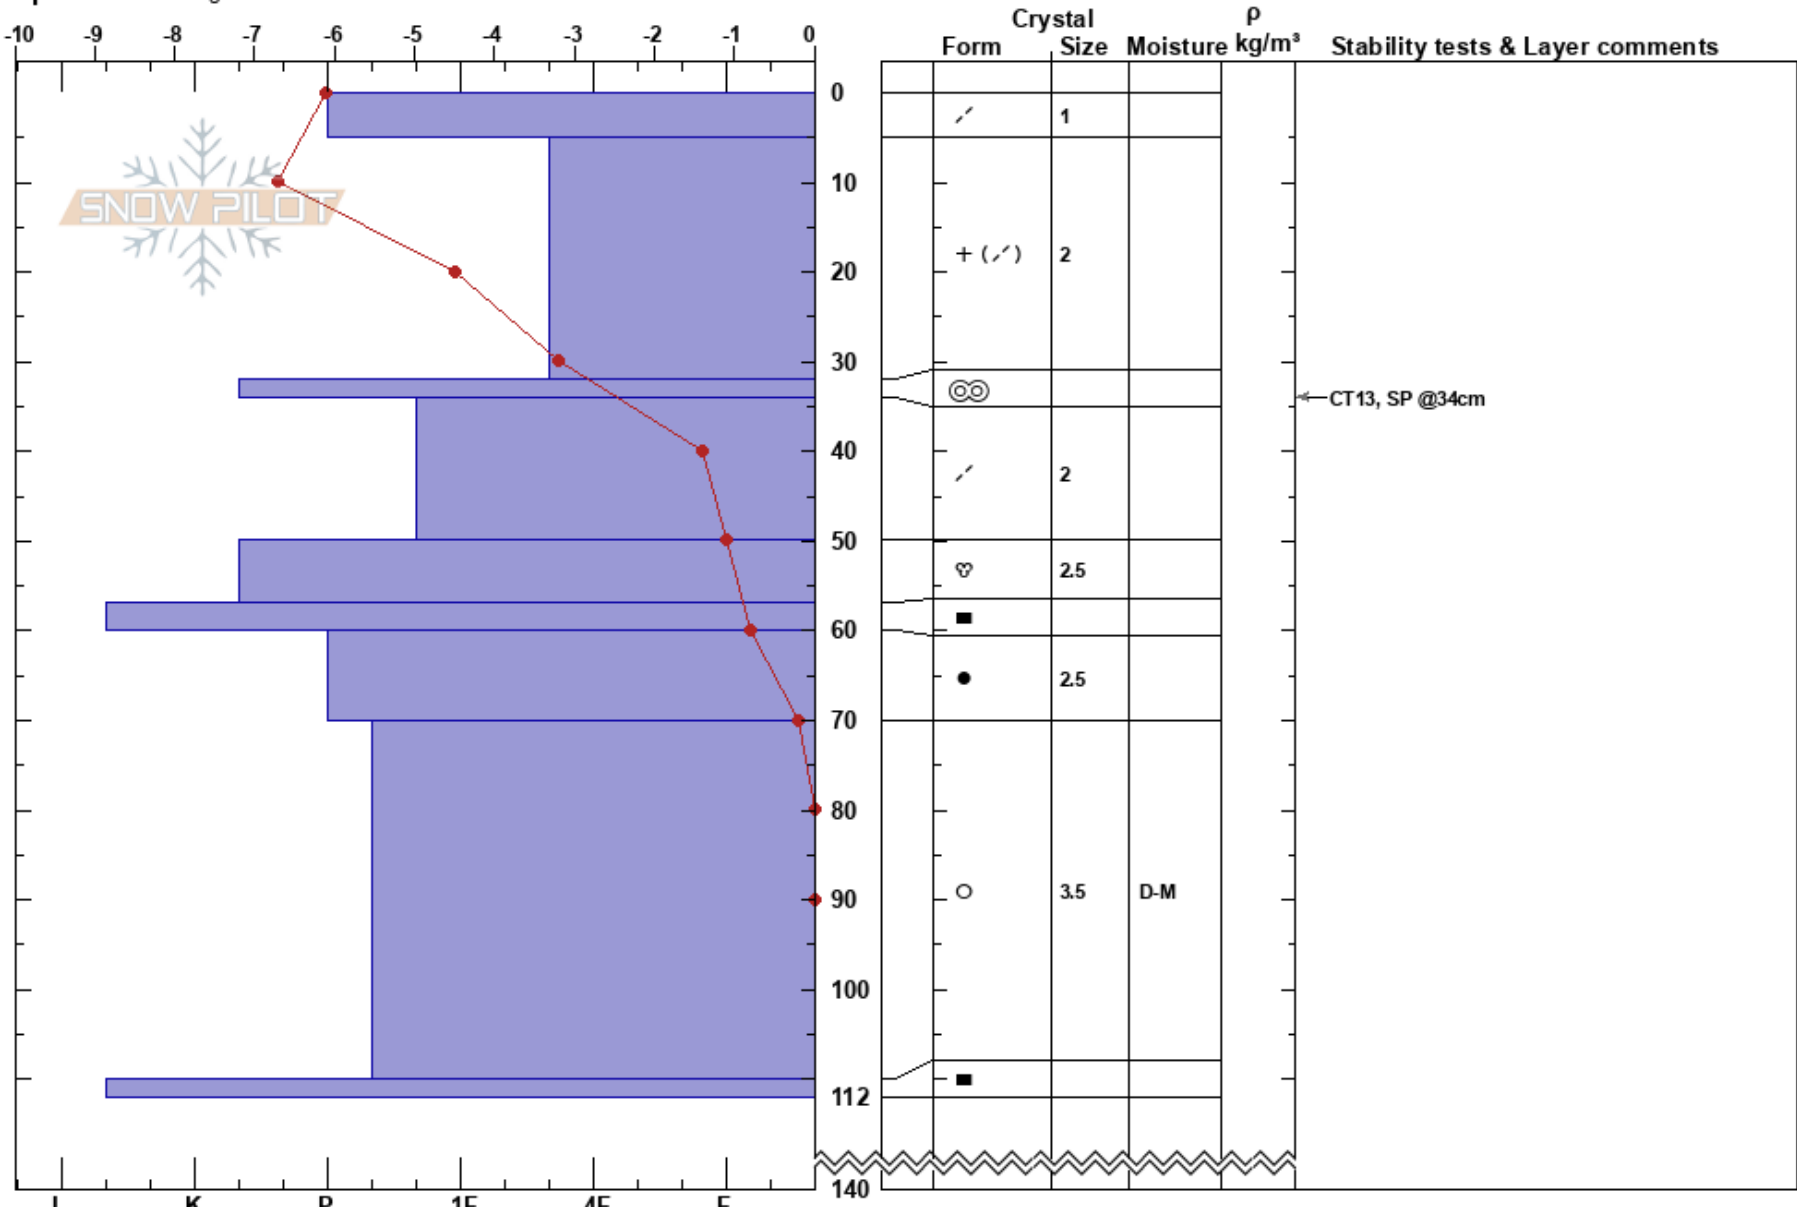

Ofan þvergil grashola
Tröllaskagi
Iceland
Elevation: 650 m
Aspect: 150°
Specifics: Pit dug in a Ski Area

Gestur Hansson
15/04/2017 - 08:00
Co-ord: 66.12821N, -18.99454W
Slope Angle: 28°
Wind Loading:

Stability: HS:140
Air Temperature: -7.2°C PF:30 5-32cm: Problematic layer
Sky Cover: OVC
Precipitation: S-1
Wind: SW Light Breeze