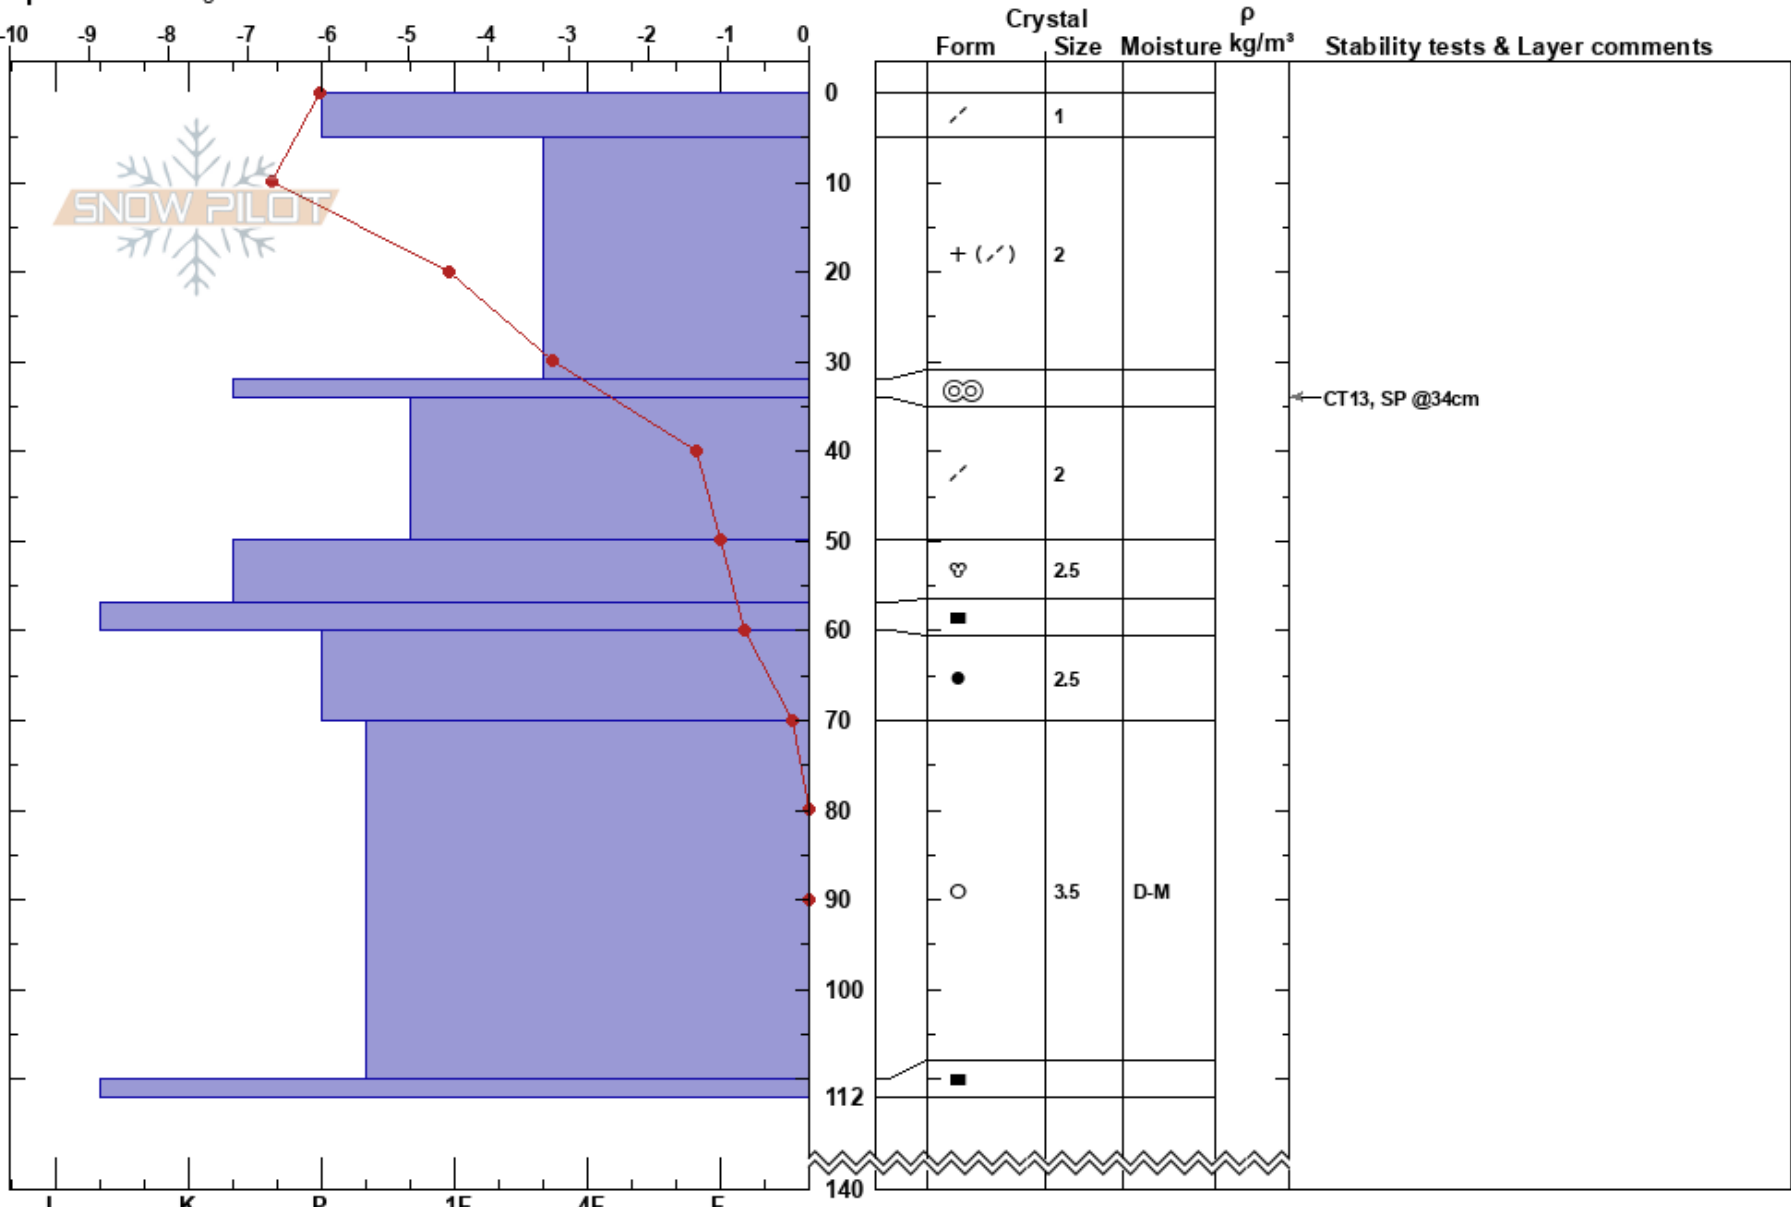

Ofan þvergil grashola
 Tröllaskagi
 Iceland
Elevation: 650 m
Aspect: 150°
Specifics: Pit dug in a Ski Area

Gestur Hansson
 15/04/2017 - 08:00
Co-ord: 66.12821N, -18.99454W
Slope Angle: 28°
Wind Loading:

Stability: HS:140
Air Temperature: -7.2°C **PF:**30 5-32cm: Problematic layer
Sky Cover: OVC
Precipitation: S-1
Wind: SW Light Breeze

Notes: