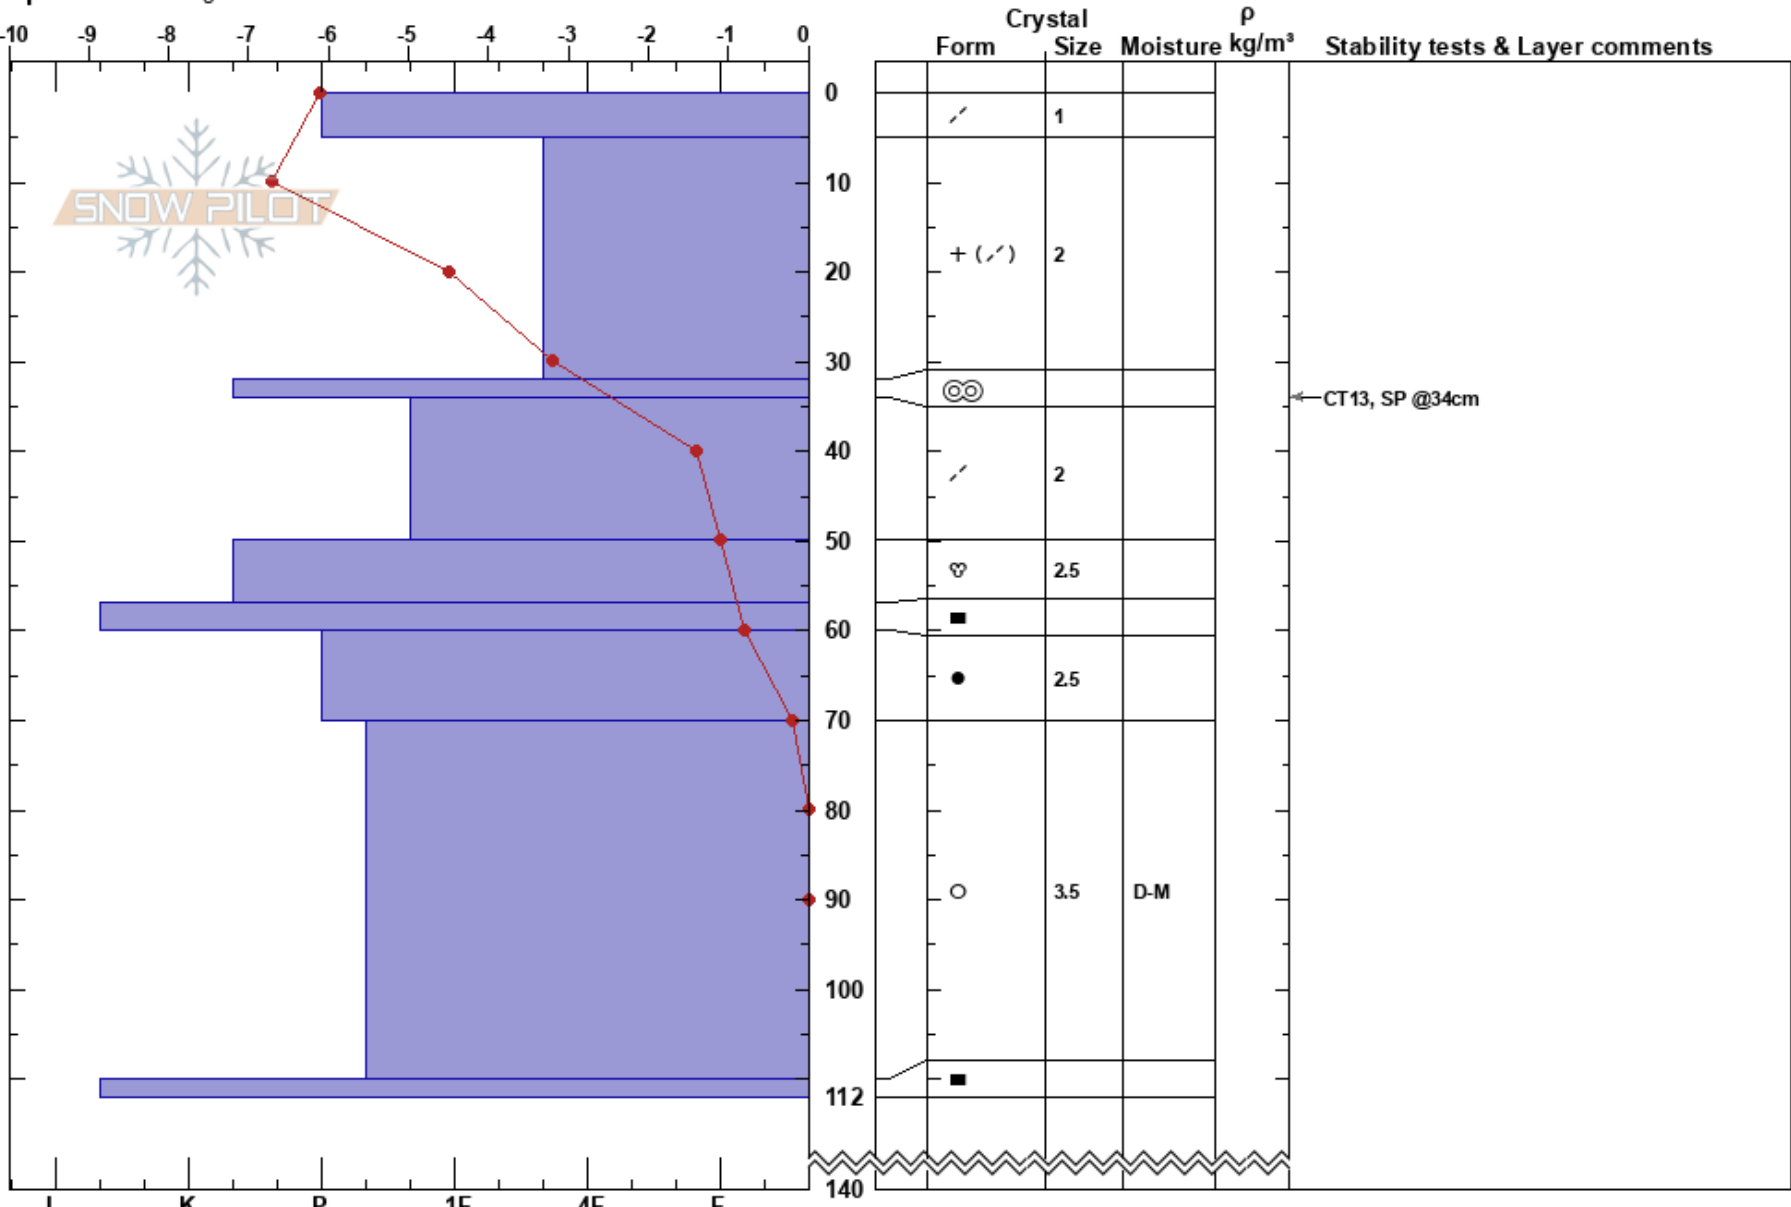

Ofan þvergil grashola
 Tröllaskagi
 Iceland
 Elevation: 650 m
 Aspect: 150°
 Specifics: Pit dug in a Ski Area

Gestur Hansson
 15/04/2017 - 08:00
 Co-ord: 66.12821N, -18.99454W
 Slope Angle: 28°
 Wind Loading:

Stability: HS:140
 Air Temperature: -7.2°C PF:30 5-32cm: Problematic layer
 Sky Cover: OVC
 Precipitation: S-1
 Wind: SW Light Breeze

Notes: