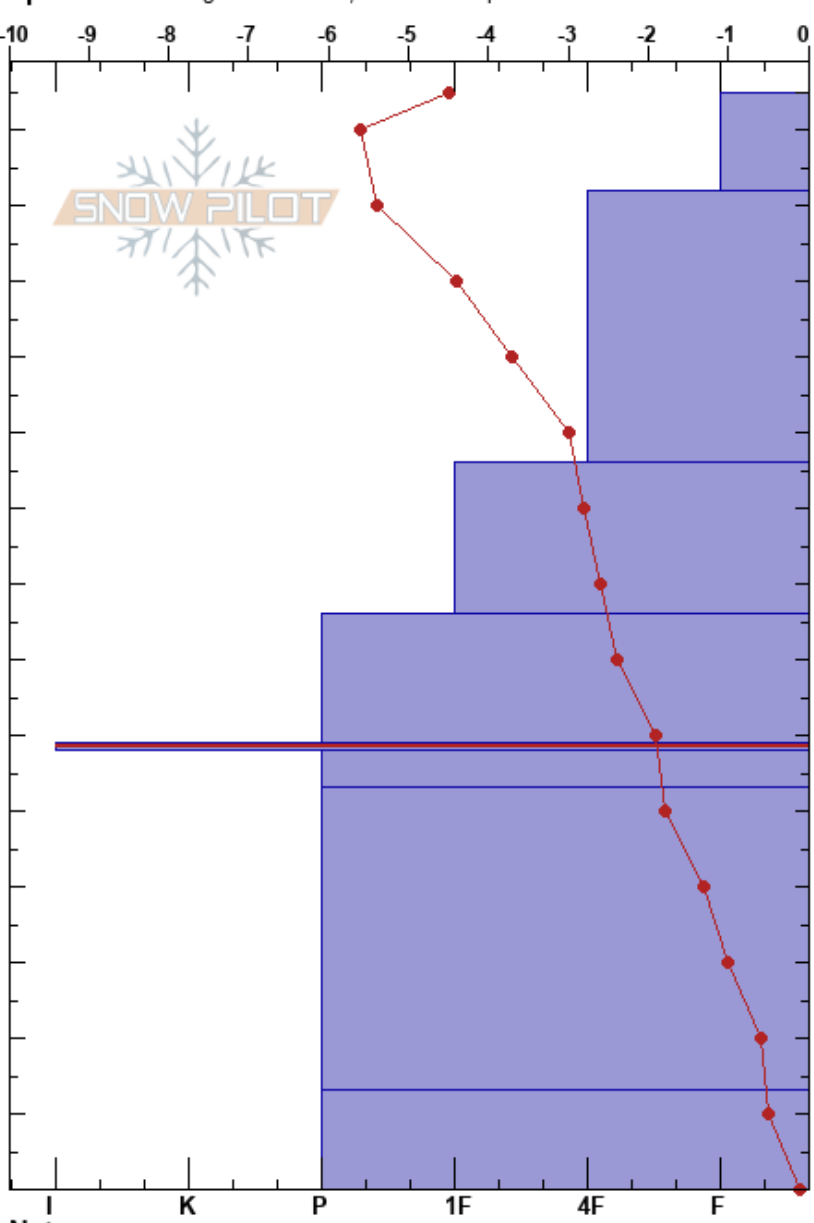

Alder Point Upper  
 Monashee  
 BC  
 Elevation: 1530 m  
 Aspect: SE  
 Specifics: Pit dug in a Ski Area; We skied slope

Joseph Foxon  
 05/01/2021 - 11:40  
 Co-ord:  
 Slope Angle: 31°  
 Wind Loading:

Stability: **HS:145** **Layer Notes:**  
 Air Temperature: -4.4°C **PF:53** 59-58cm:Problematic layer  
 Sky Cover: OVC  
 Precipitation: NO  
 Wind: Calm

Form	Crystal Size	Moisture	$\rho$ kg/m <sup>3</sup>	Stability tests & Layer comments
/	1-2	D-M		
/	1-2	D-M		← CT15, SC @120cm ← ECTP16 @120cm ← CT20, SC @118cm
/	1-2	D-M		
□	1-3	D-M		
■				
⊖	1-5	D-M		
	2-4	D-M		
⊖	1-5	D-M		