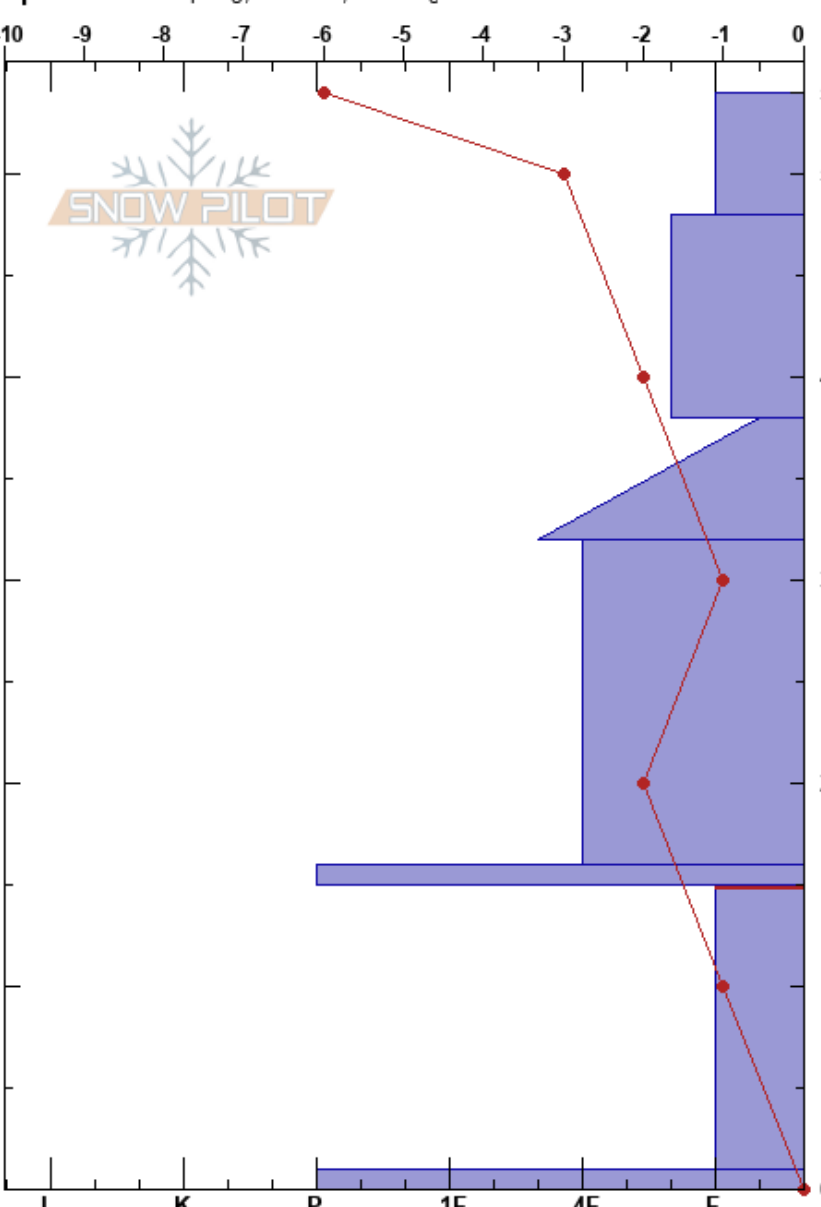

South Mtn NE Bowl  
 La Sal Mountains  
 UT  
 Elevation: 10500 ft  
 Aspect: NE

Chris Benson  
 01/14/2021 - 12:00pm  
 Co-ord: 12S 652124W 4252082N  
 Slope Angle: 24°  
 Wind Loading: yes

Stability: Fair  
 Air Temperature: -7°C  
 Sky Cover: CLR  
 Precipitation: NO  
 Wind: NE Moderate  
 HS:54  
 PF:40  
 PS:30  
 Layer Notes:  
 15-1cm: Problematic layer

Specifics: Collapsing, localized; Cracking

Form	Crystal		Moisture	$\rho$ kg/m <sup>3</sup>	Stability tests & Layer comments
	Size				
□	2				
/					
□ (/)					
/					
⊙⊙					← CT11, SC @14cm ← CT12, SC @13cm
^	2				
⊙⊙					