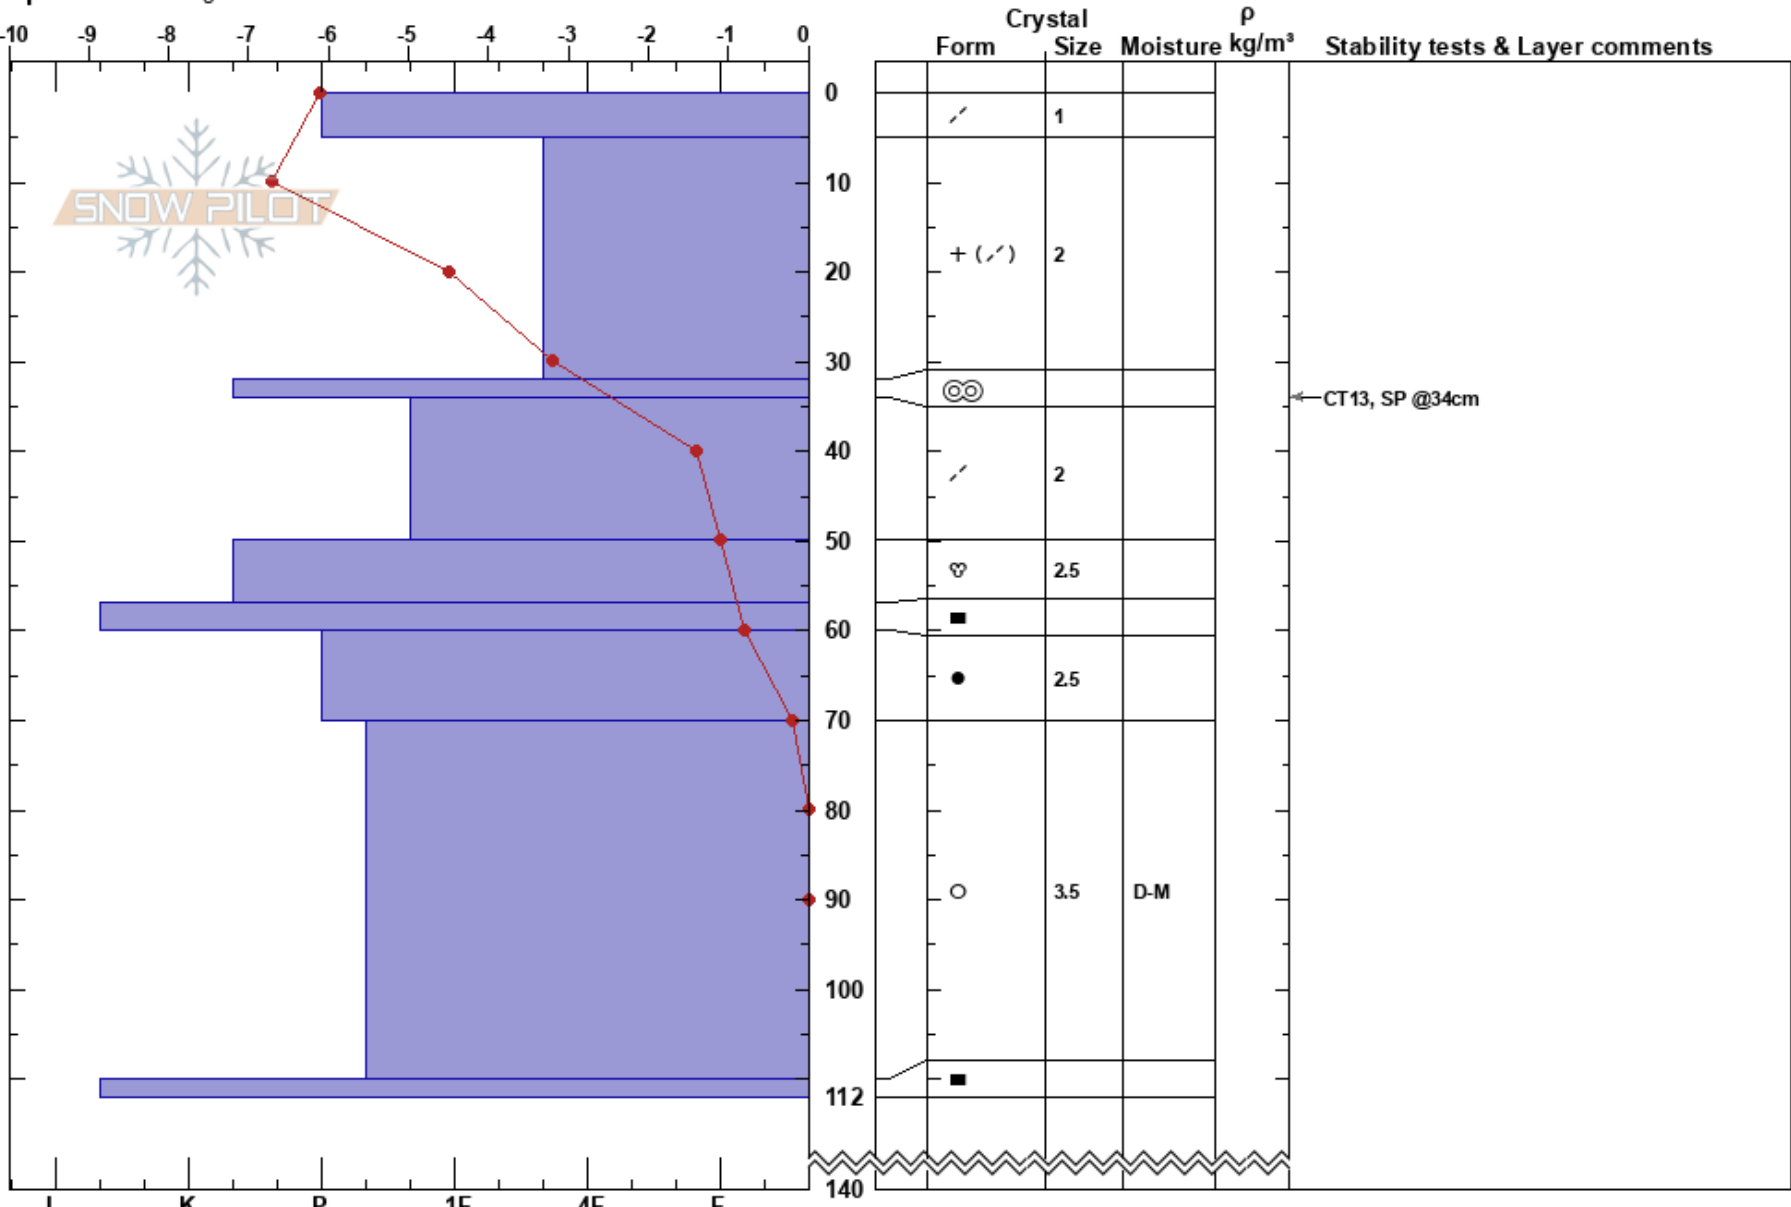

offan þvergjil grashola
 Tröllaskagi
 Iceland
 Elevation: 650 m
 Aspect: 150°
 Specifics: Pit dug in a Ski Area

Gestur Hansson
 15/04/2017 - 08:00
 Co-ord: 66.12821N, -18.99454W
 Slope Angle: 28°
 Wind Loading:

Stability:
 Air Temperature: -7.2°C PF:30 5-32cm: Problematic layer
 Sky Cover: OVC
 Precipitation: S-1
 Wind: SW Light Breeze

Notes: