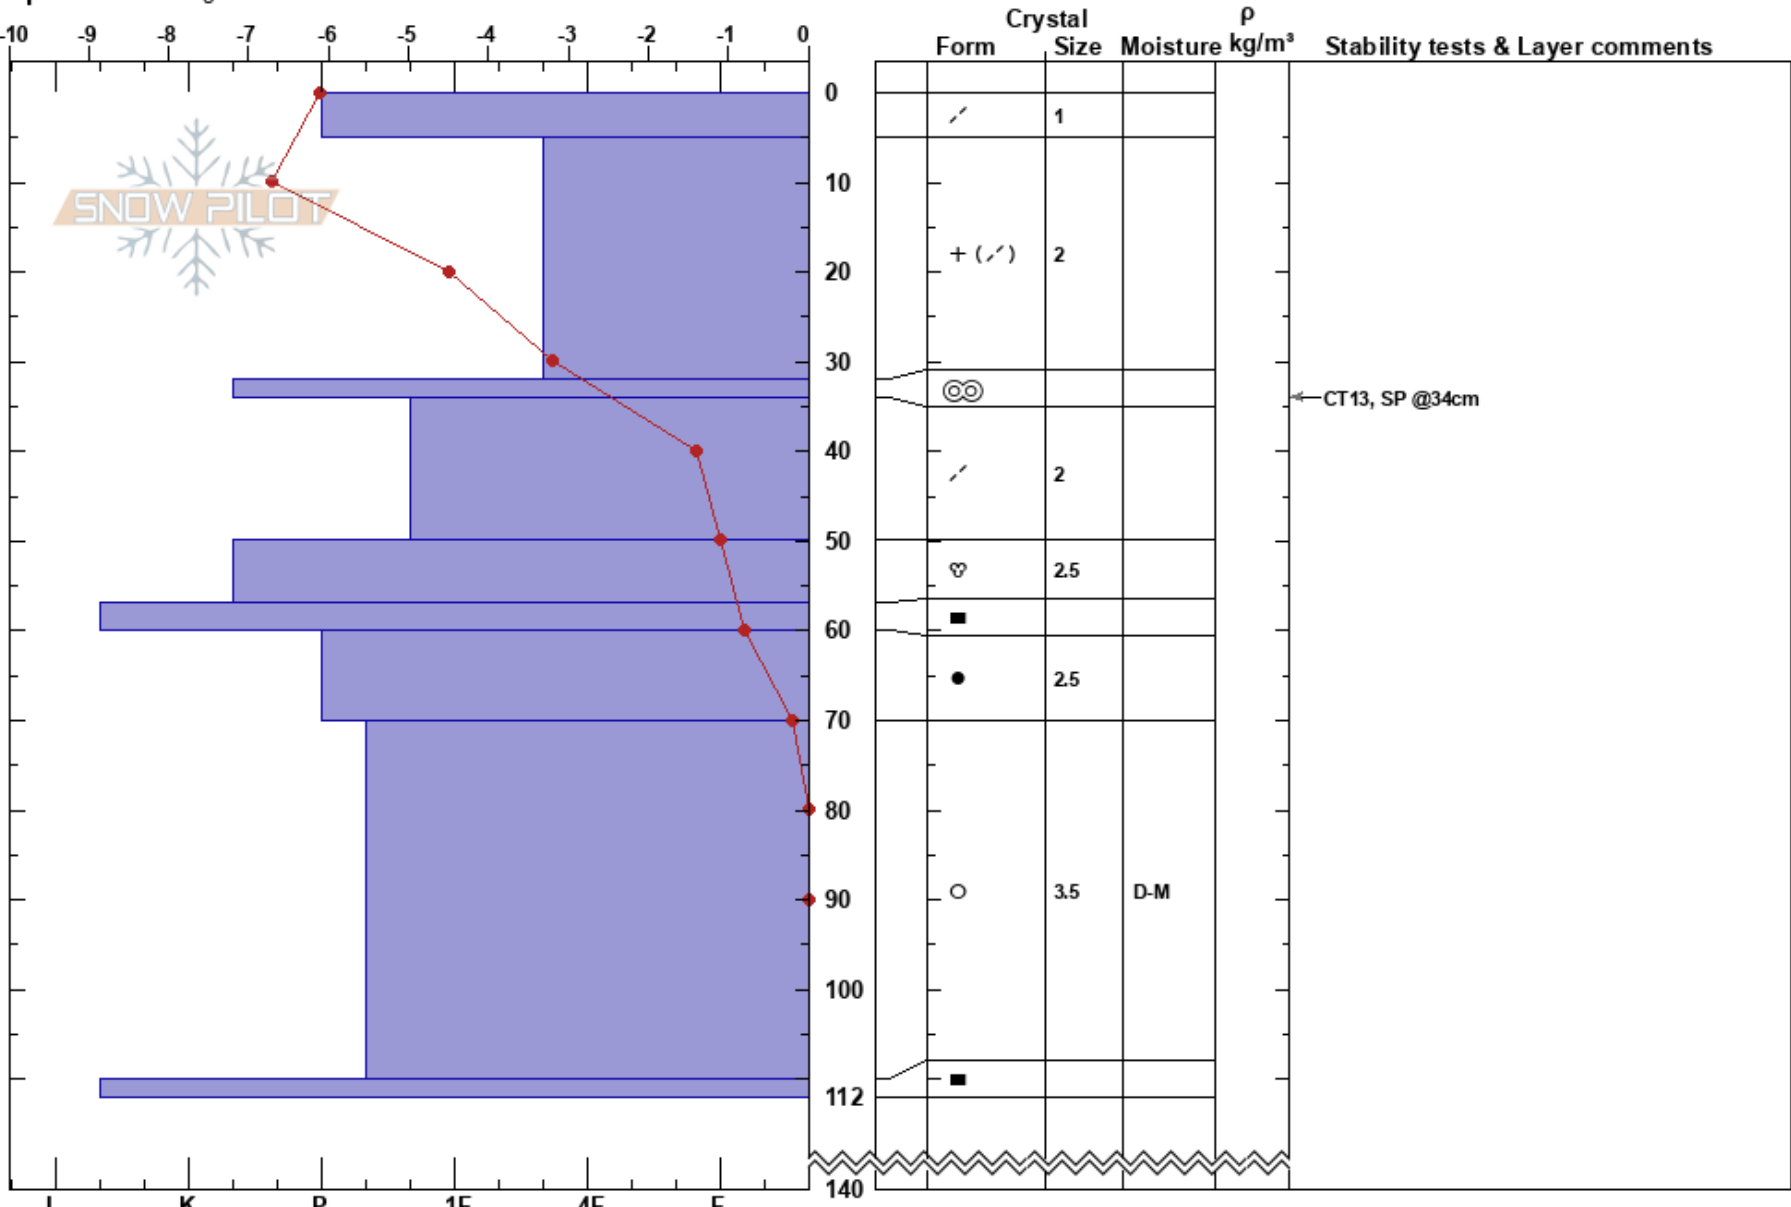

offan þvergil grashola
 Tröllaskagi
 Iceland
 Elevation: 650 m
 Aspect: 150°
 Specifics: Pit dug in a Ski Area

Gestur Hansson
 15/04/2017 - 08:00
 Co-ord: 66.12821N, -18.99454W
 Slope Angle: 28°
 Wind Loading:

Stability:
 Air Temperature: -7.2°C PF:30 5-32cm: Problematic layer
 Sky Cover: OVC
 Precipitation: S-1
 Wind: SW Light Breeze

Notes: