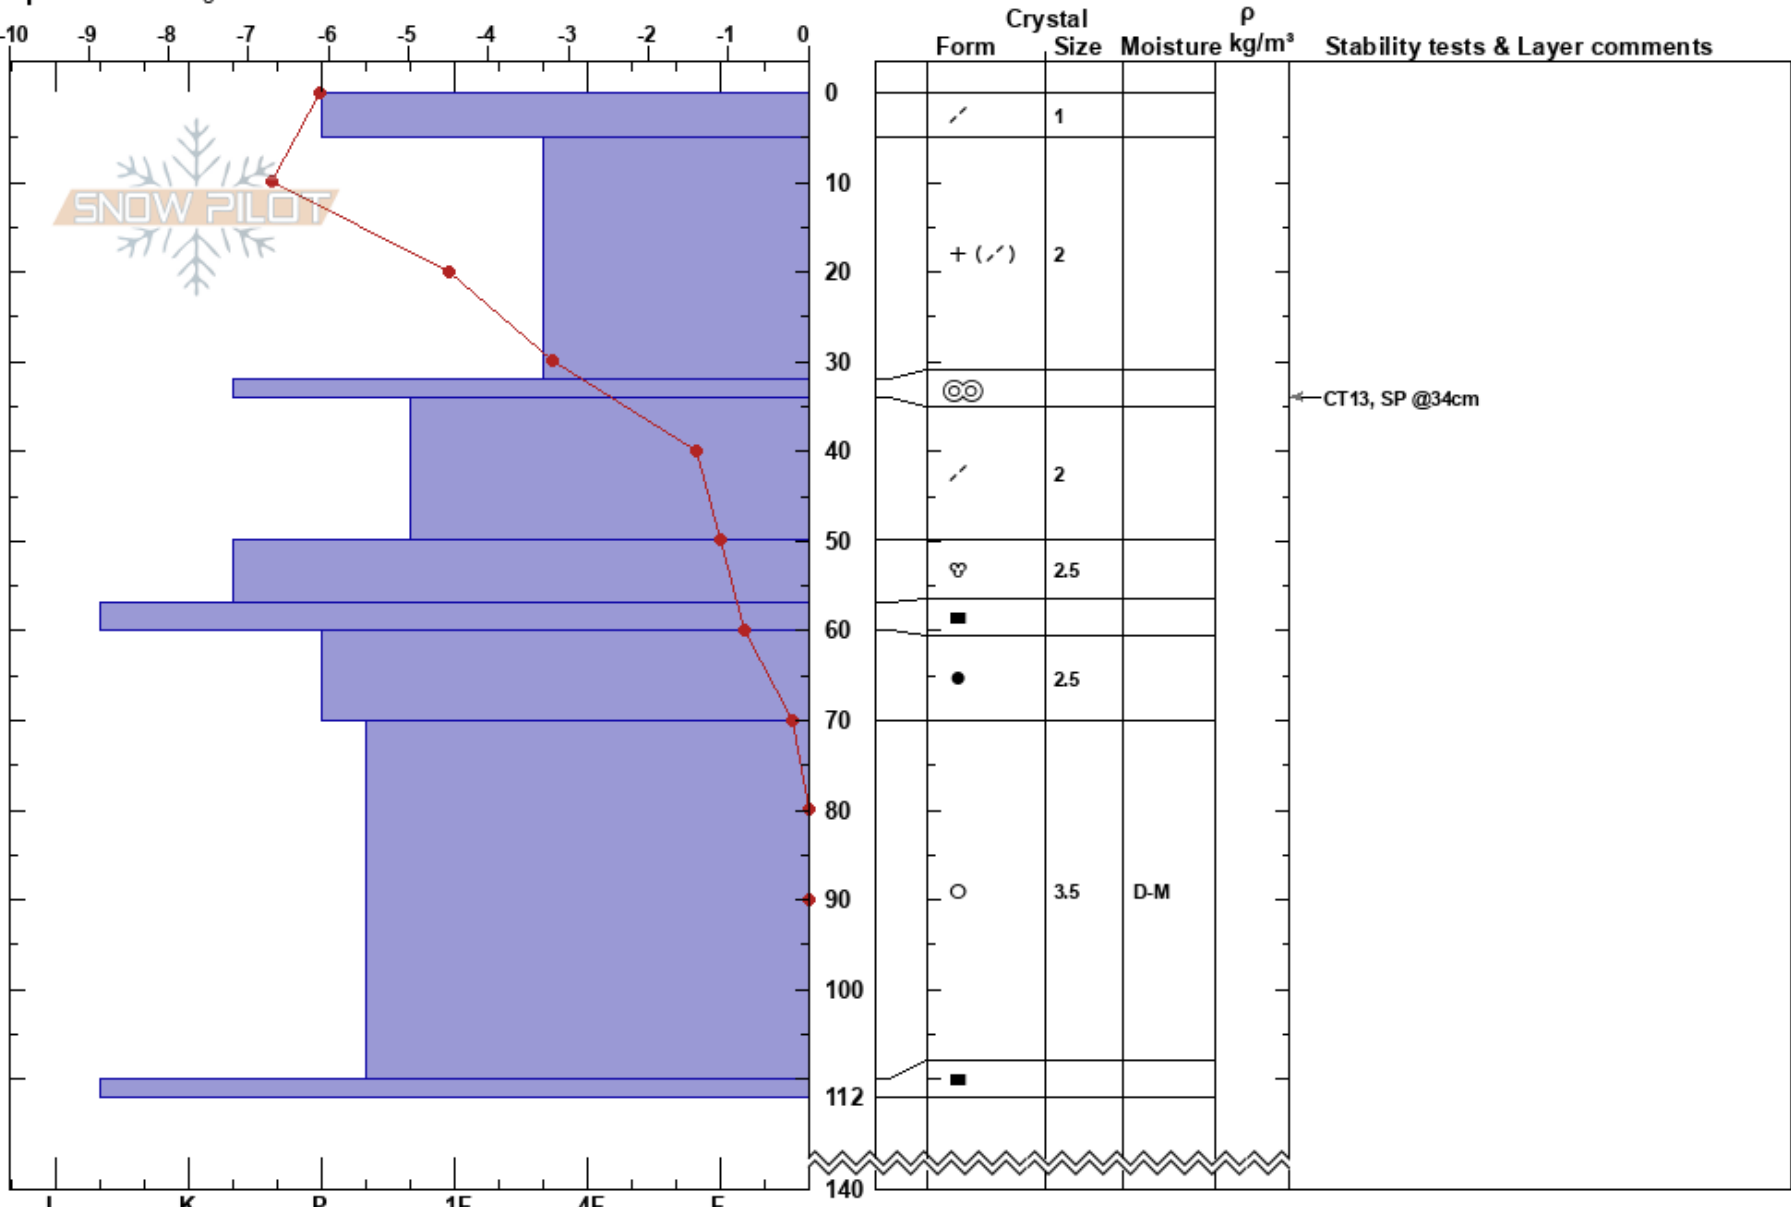

offan þvergil grashola  
 Tröllaskagi  
 Iceland  
 Elevation: 650 m  
 Aspect: 150°  
 Specifics: Pit dug in a Ski Area

Gestur Hansson  
 15/04/2017 - 08:00  
 Co-ord: 66.12821N, -18.99454W  
 Slope Angle: 28°  
 Wind Loading:

Stability:  
 Air Temperature: -7.2°C PF:30 5-32cm: Problematic layer  
 Sky Cover: OVC  
 Precipitation: S-1  
 Wind: SW Light Breeze

Notes: