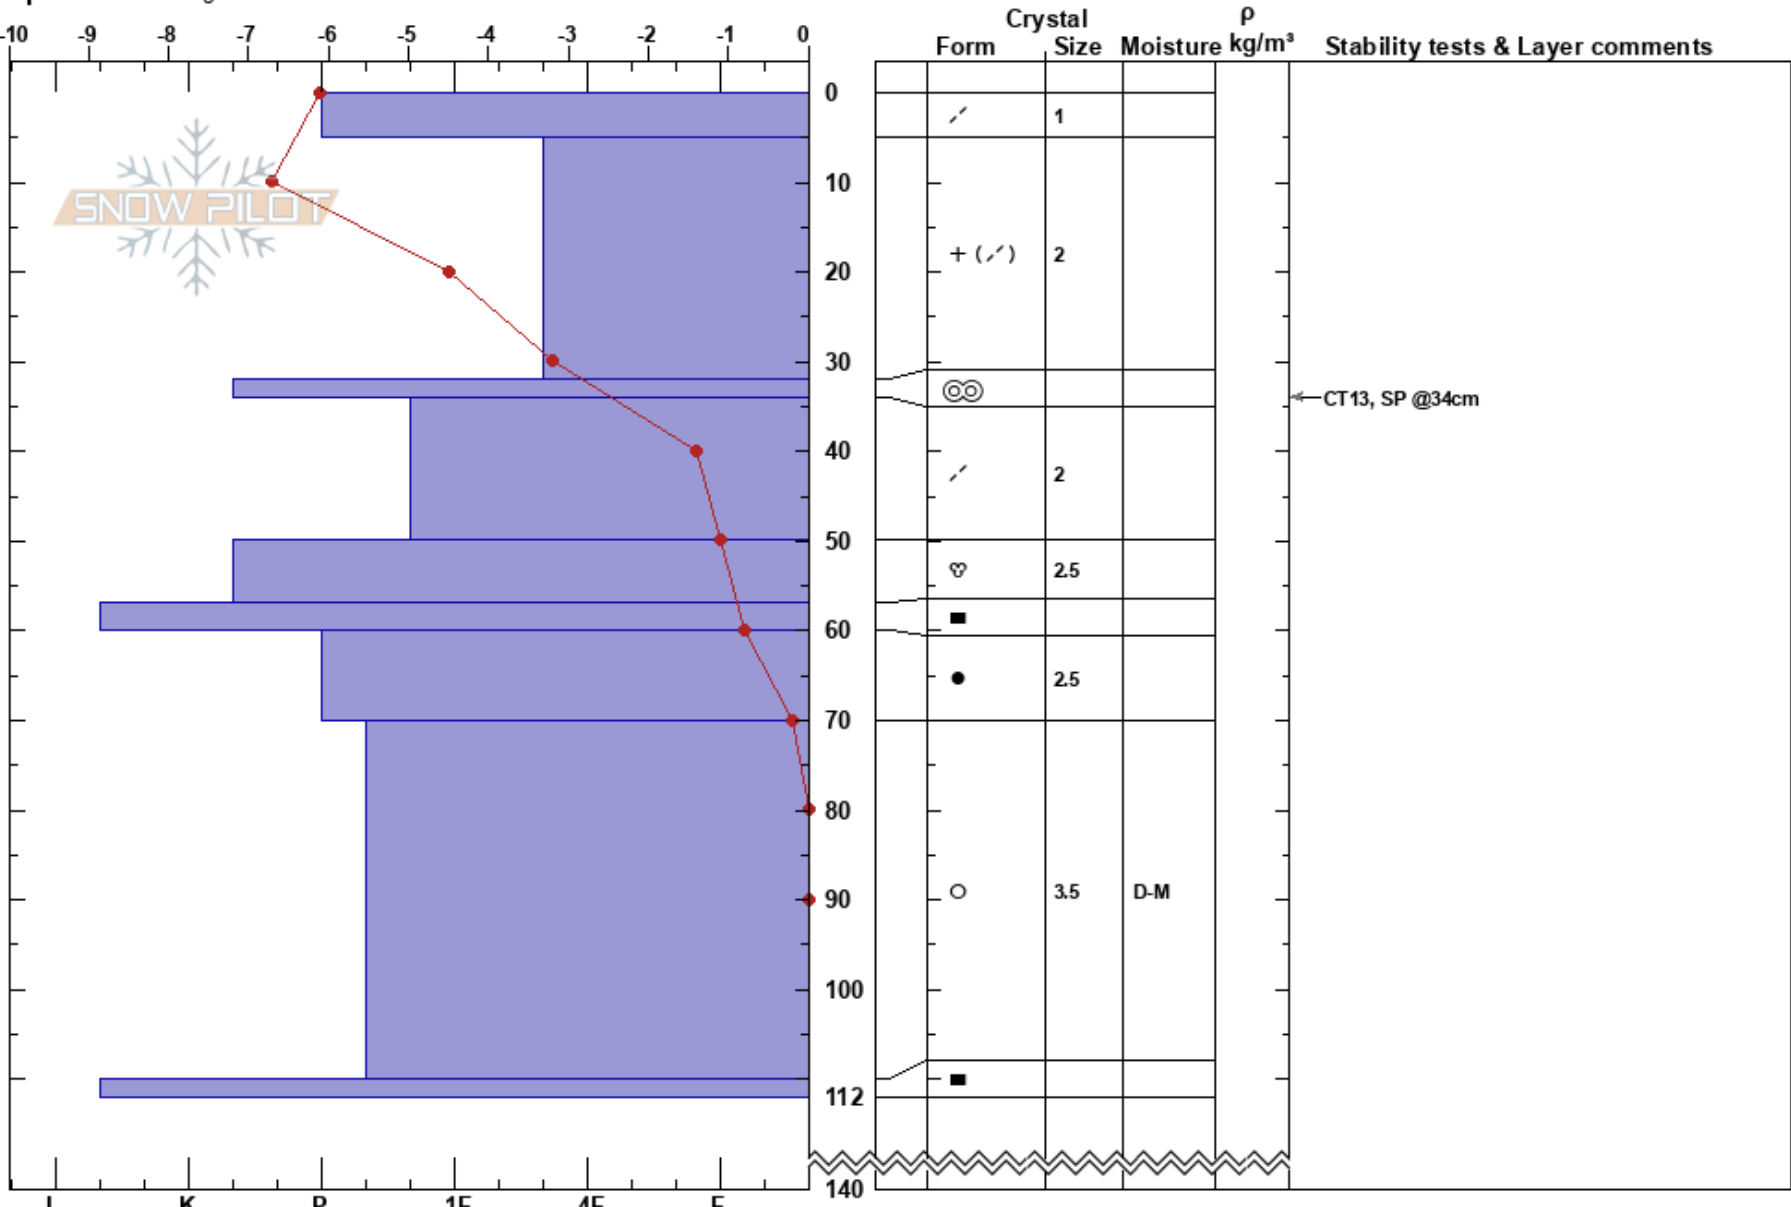

offan þvergjil grashola
 Tröllaskagi
 Iceland
 Elevation: 650 m
 Aspect: 150°
 Specifics: Pit dug in a Ski Area

Gestur Hansson
 15/04/2017 - 08:00
 Co-ord: 66.12821N, -18.99454W
 Slope Angle: 28°
 Wind Loading:

Stability: HS:140
 Air Temperature: -7.2°C PF:30 5-32cm: Problematic layer
 Sky Cover: OVC
 Precipitation: S-1
 Wind: SW Light Breeze

Notes: