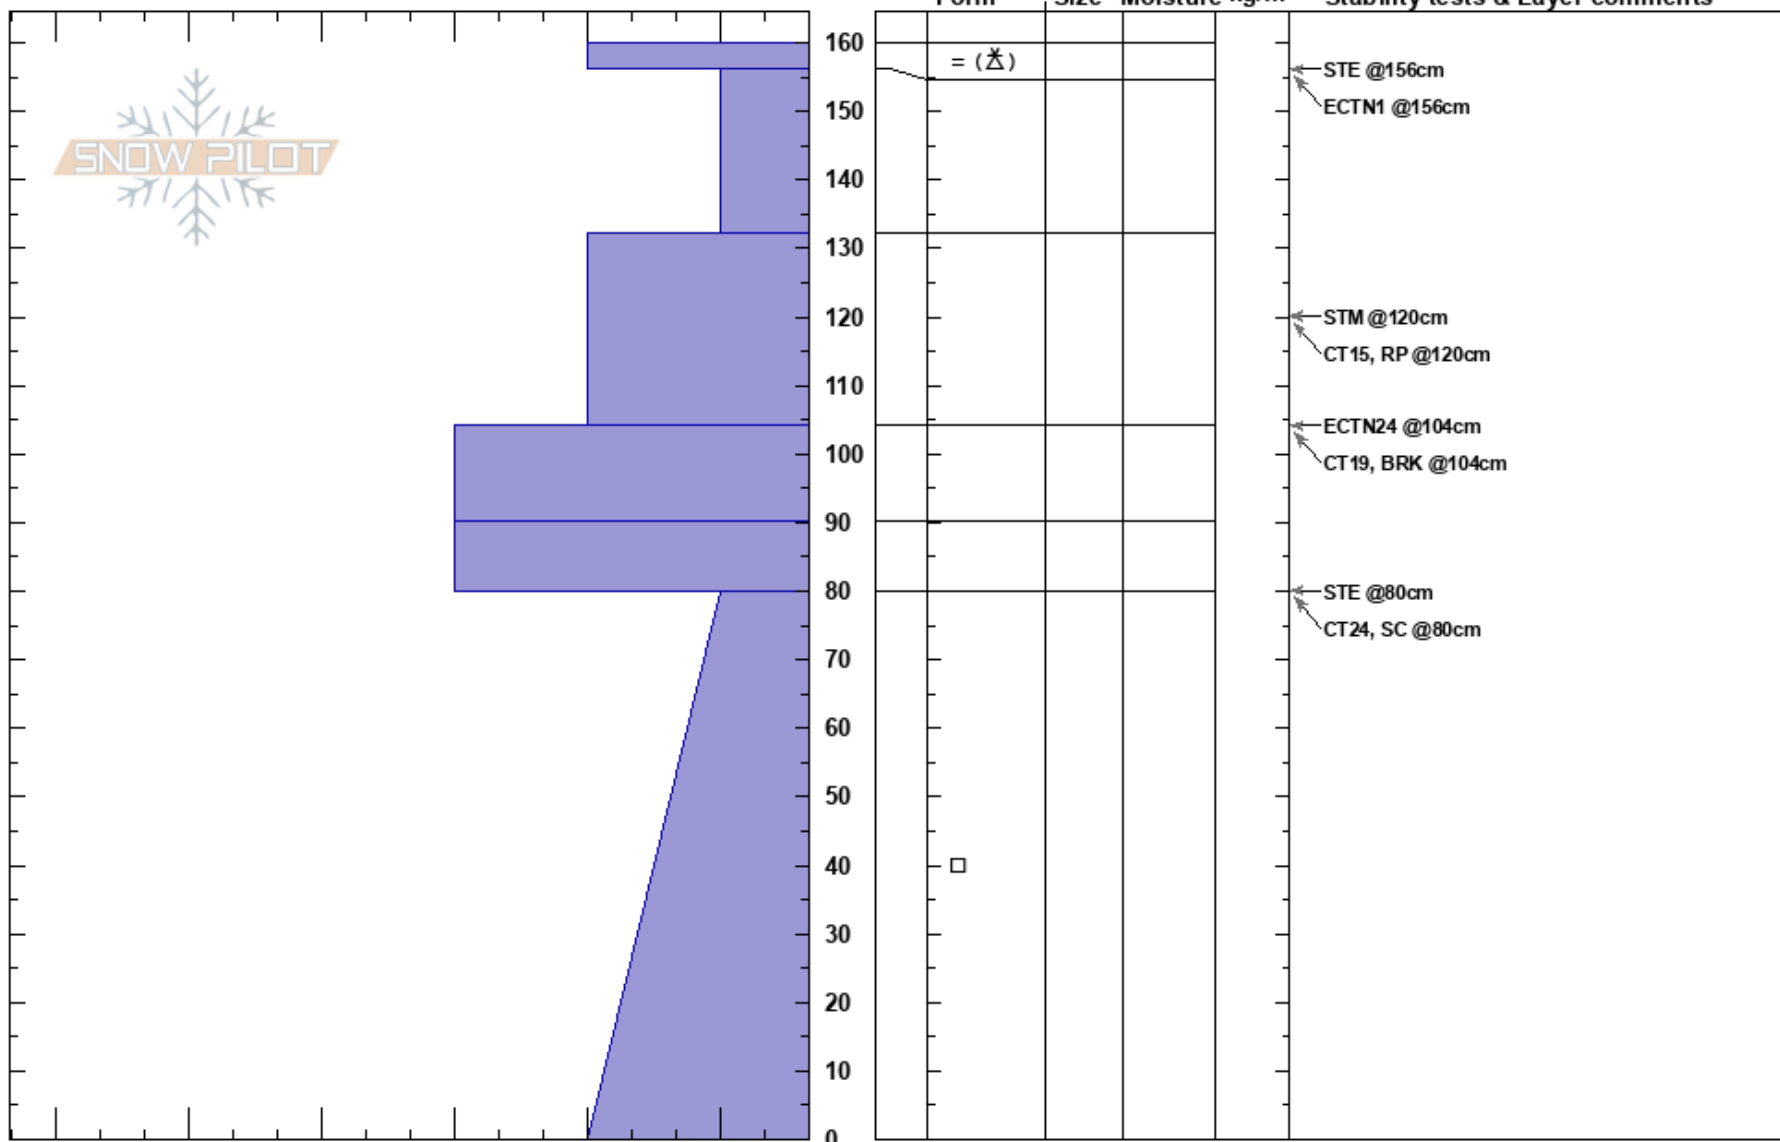

Magic Carpet
 Teton Range
 WY
 Elevation: 8609 ft
 Aspect: W
 Specifics: We skied slope

Adam Davis
 01/14/2021 - 1:30pm
 Co-ord: 43.52443N, -110.95852E
 Slope Angle: 17°
 Wind Loading: previous

Stability: Good
 Air Temperature:
 Sky Cover: CLR
 Precipitation: NO
 Wind: Moderate

HS:160
 Layer Notes:
 160-156cm:Problematic layer

Notes: Strong, swirling wind gusts