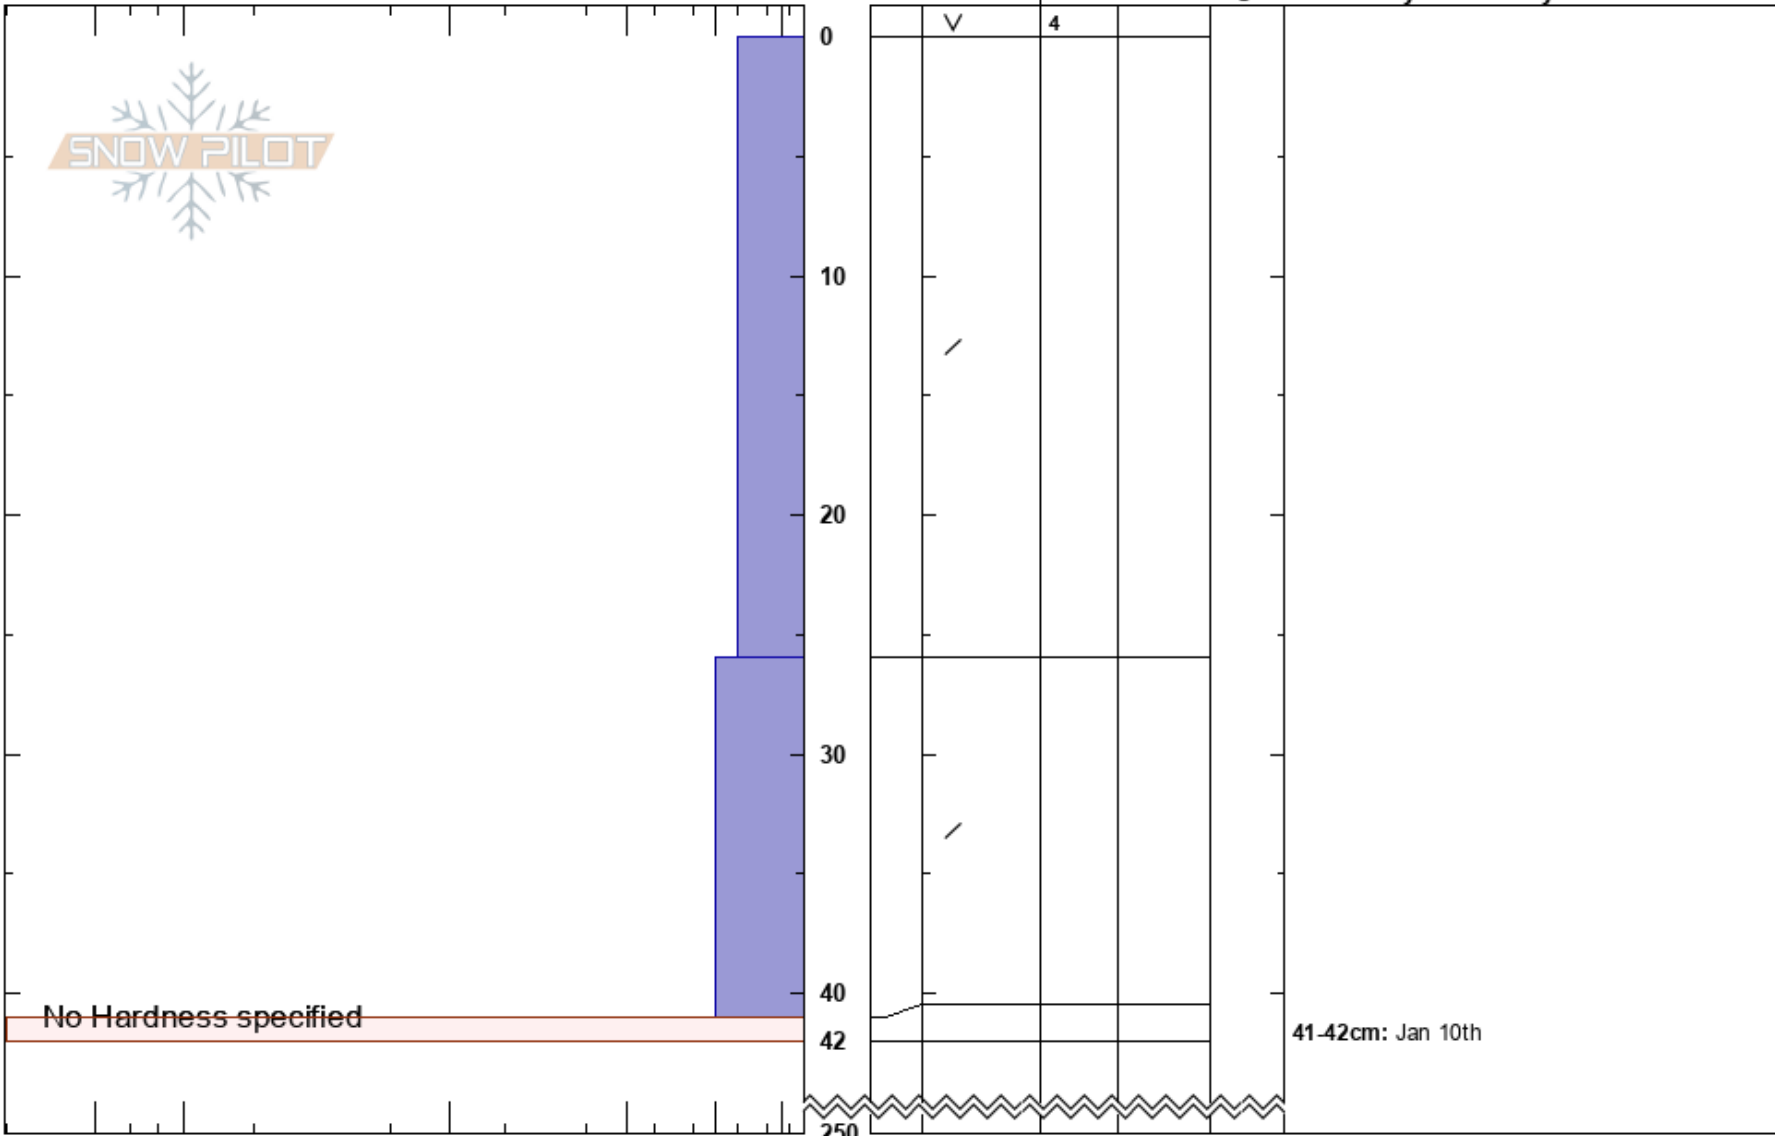

210114 Parson's North  
 Monashee Powder  
 BC  
**Elevation:** 2020 m  
**Aspect:** NW  
**Specifics:**

Co-ord:  
 Slope Angle: 30°  
 Wind Loading: no

**Stability:**  
**Air Temperature:** -10.4°C **HS:**250 **PF:**40  
**Sky Cover:** CLR  
**Precipitation:** NO  
**Wind:** Calm

**Layer Notes:**  
 41-42cm: Jan 10th

SNOW PILOT

**Notes:** Investigating upper snowpack