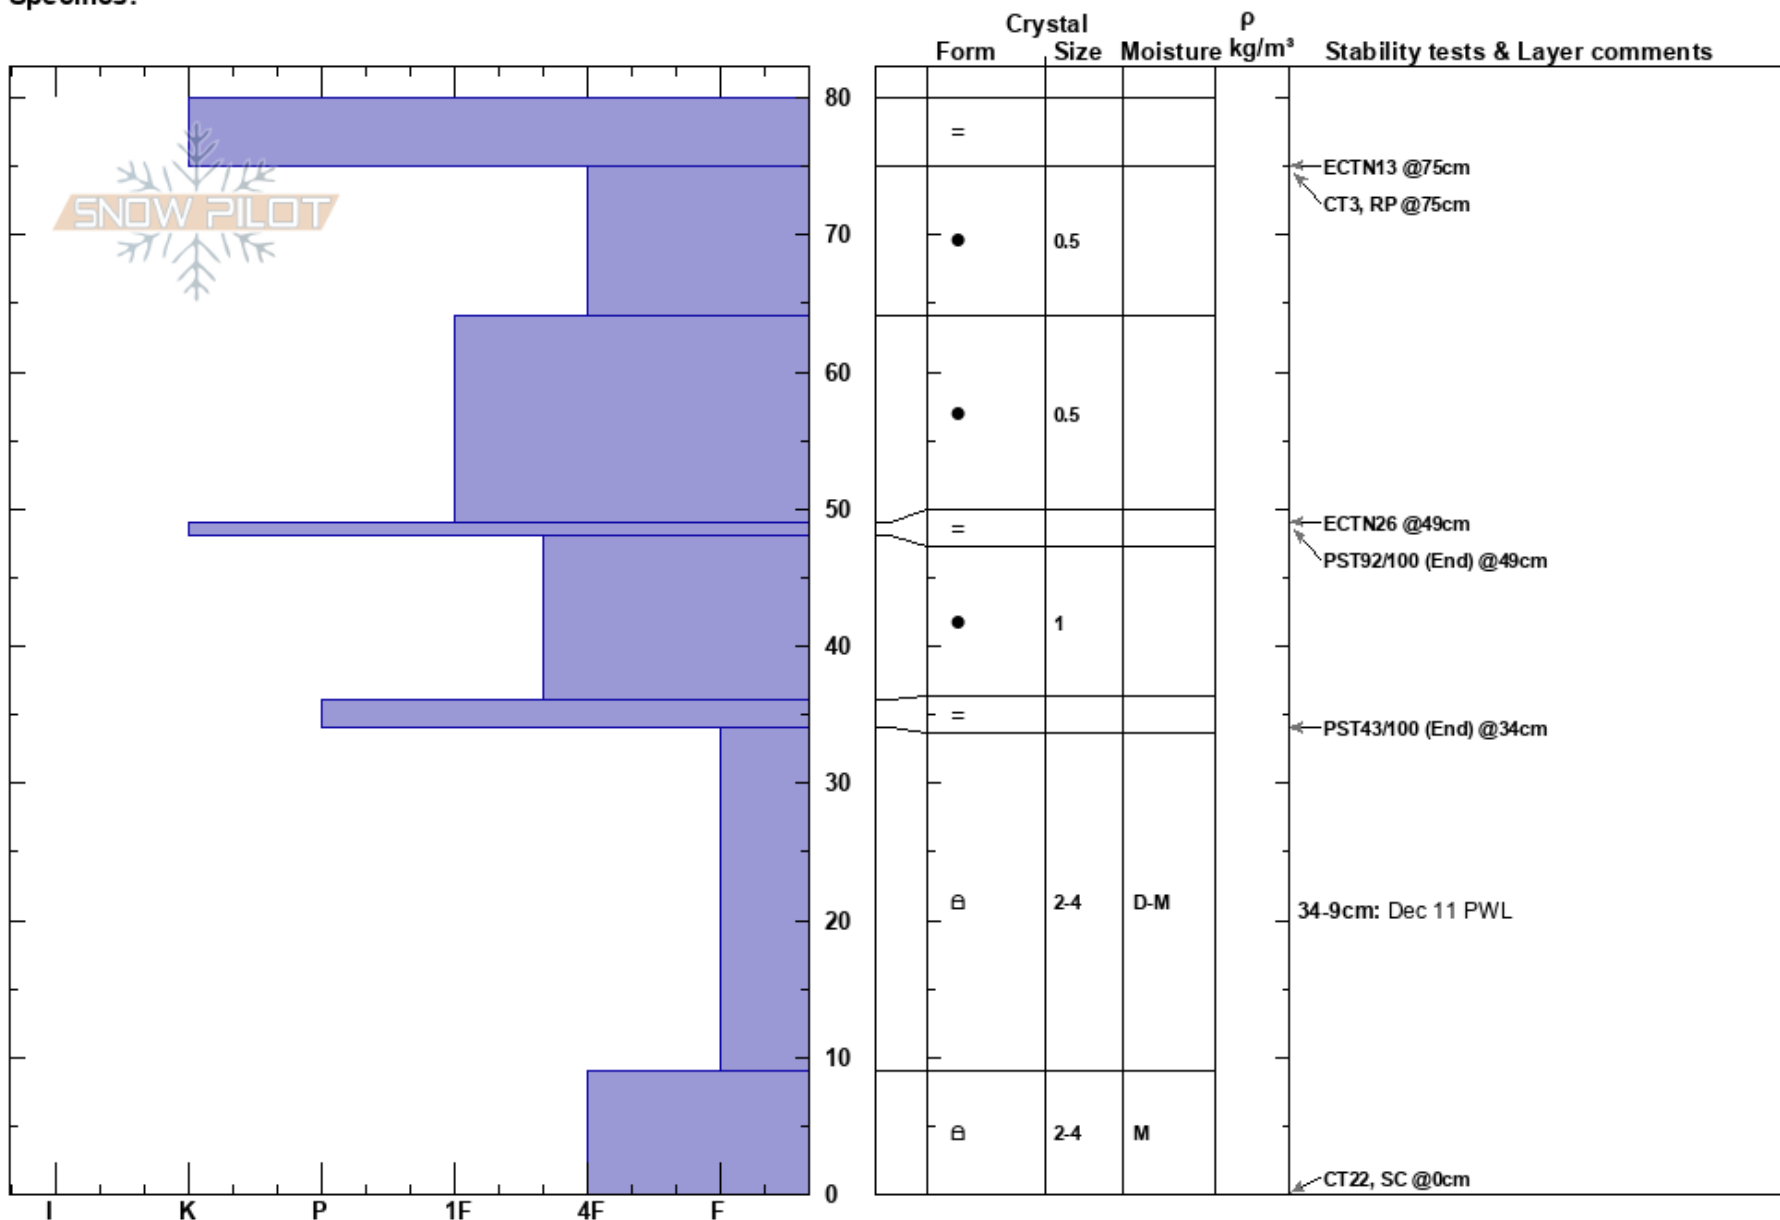

Relay Peak
 Mount Rose
 NV
 Elevation: 9710 ft
 Aspect: 1°
 Specifics:

Steve Reynaud
 01/14/2021 - 10:45am
 Co-ord: 39.31352N, -119.93770W
 Slope Angle: 20°
 Wind Loading: no

Stability: Very Good
 Air Temperature:
 Sky Cover: CLR
 Precipitation: NO
 Wind: N Light Breeze

HS:80
 PF:0
 PS:0
 Layer Notes:
 34-9cm: Dec 11 PWL

Notes: Snowpit dug in near treeline terrain just off of ridgeline. Rain levels looked to exceed 10k feet yesterday in this location.