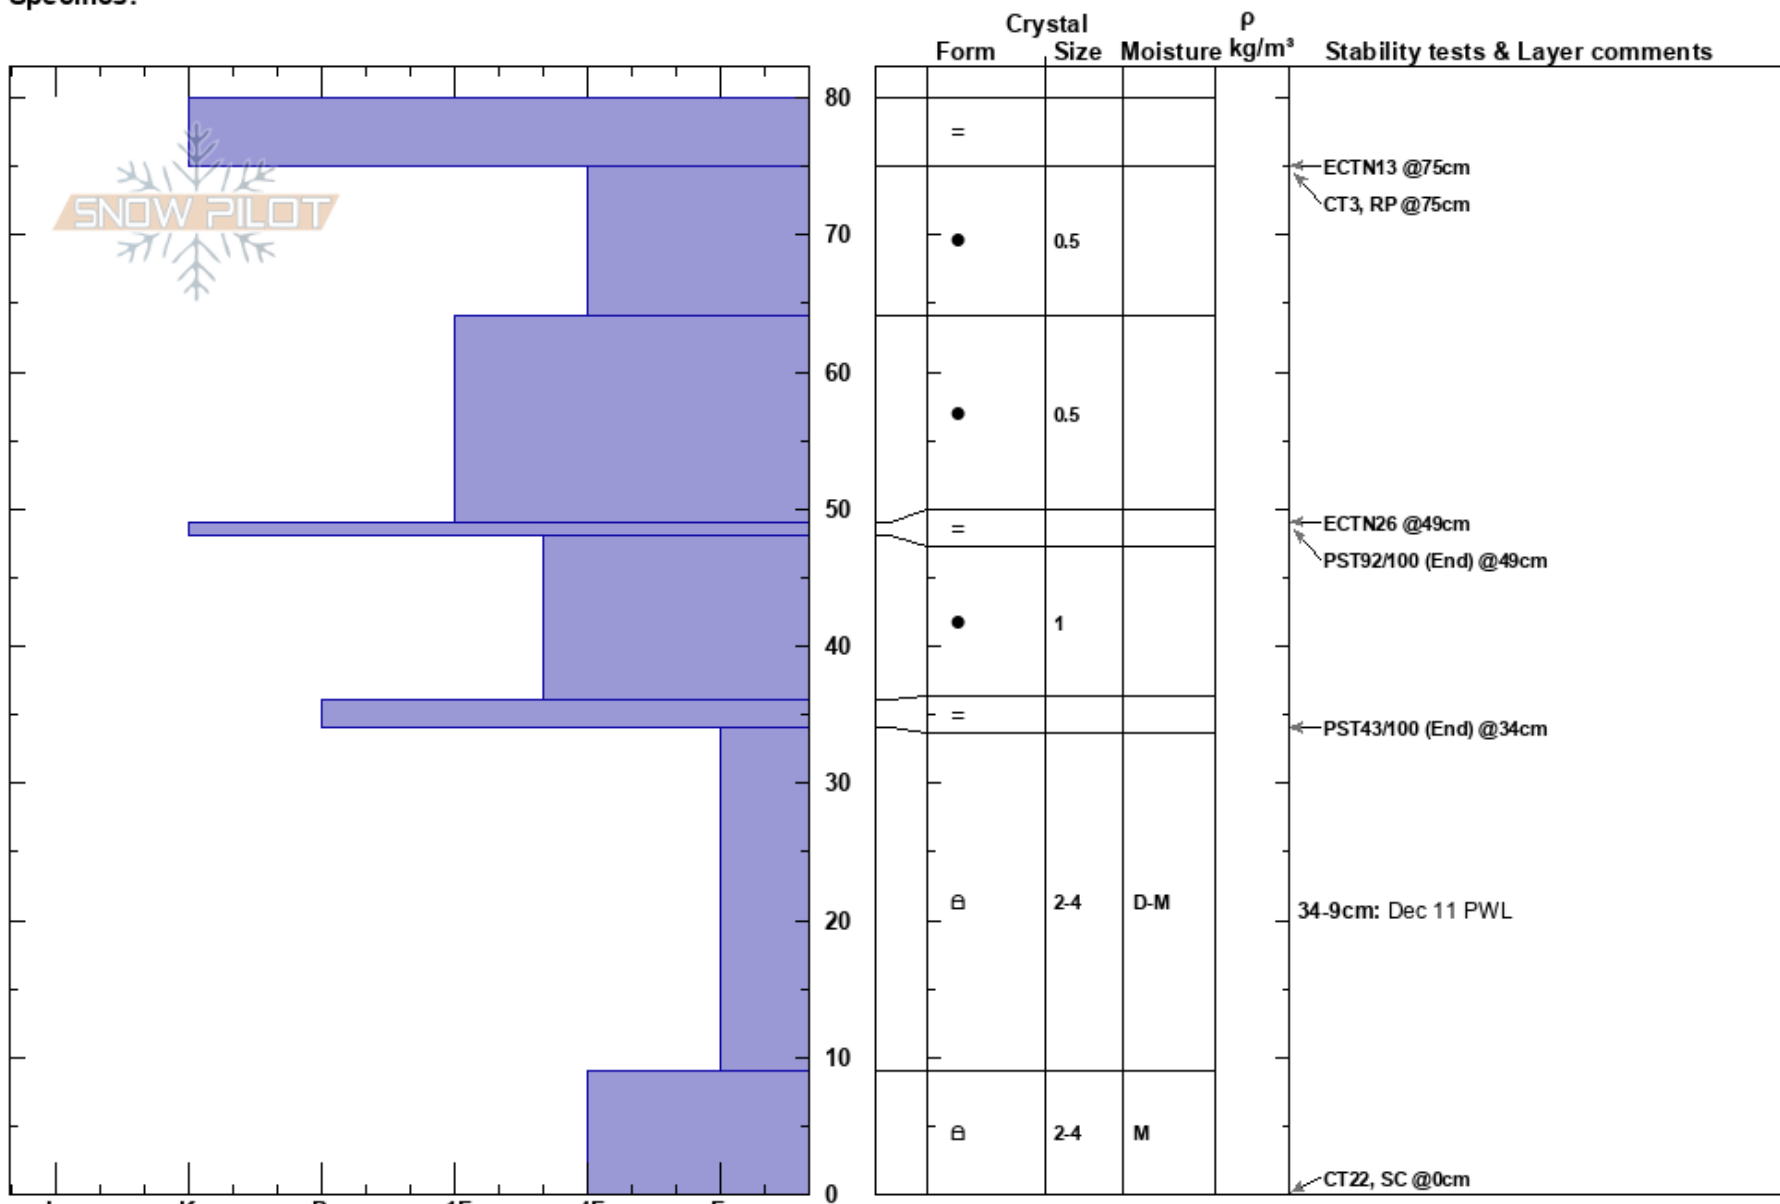

Relay Peak  
 Mount Rose  
 NV  
 Elevation: 9710 ft  
 Aspect: 1°  
 Specifics:

Steve Reynaud  
 01/14/2021 - 10:45am  
 Co-ord: 39.31352N, -119.93770W  
 Slope Angle: 20°  
 Wind Loading: no

Stability: Very Good  
 Air Temperature:  
 Sky Cover: CLR  
 Precipitation: NO  
 Wind: N Light Breeze

HS:80  
 PF:0  
 PS:0  
 Layer Notes:  
 34-9cm: Dec 11 PWL

Notes: Snowpit dug in near treeline terrain just off of ridgeline. Rain levels looked to exceed 10k feet yesterday in this location.