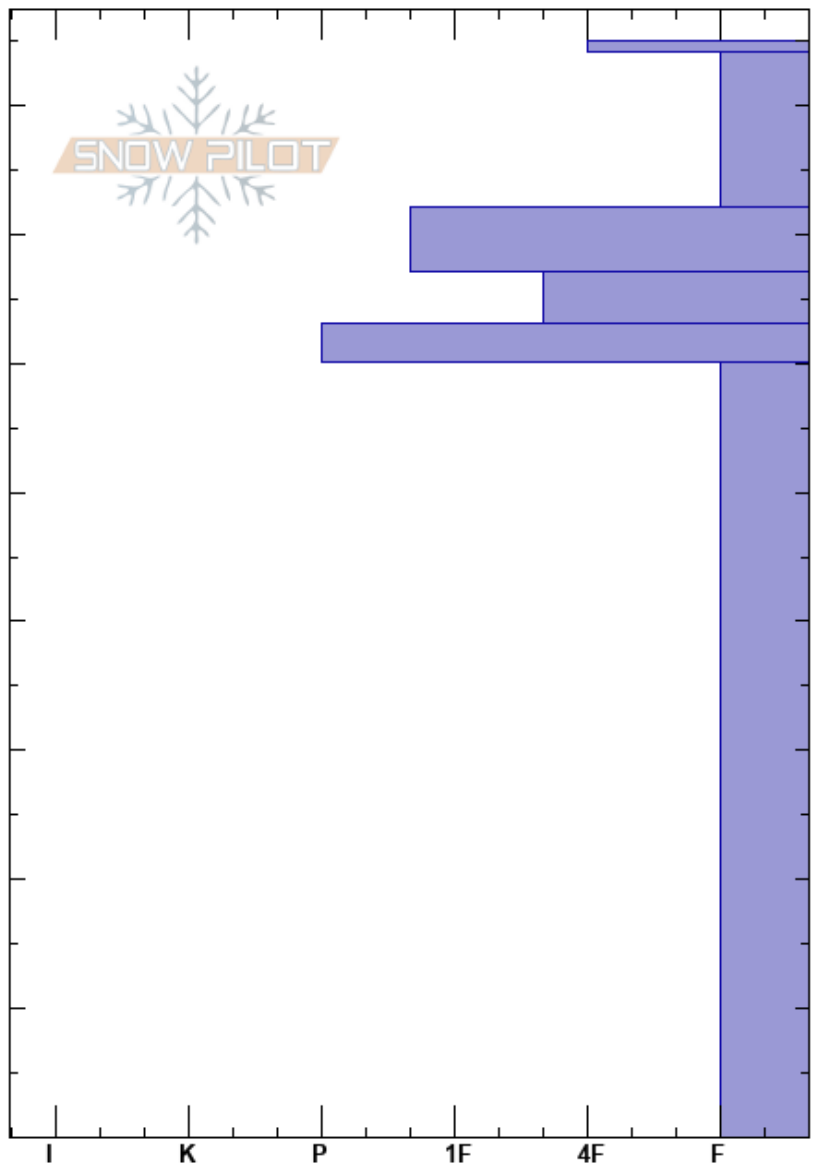

Beehive Basin Final-P6
 Madison Range-N
 MT
 Elevation: 2444 m
 Aspect: 240°
 Specifics:

Ian Ross
 03/04/2017 - 1:30pm
 Co-ord:
 Slope Angle: 22°
 Wind Loading: no

Stability: Good HS:85 Layer Notes:
 Air Temperature: -1.8°C
 Sky Cover: OVC
 Precipitation: S-1
 Wind: S Light Breeze

Crystal Form	Crystal Size	Moisture	ρ kg/m ³	Stability tests & Layer comments
		D	220	
		D		
		D	280	
		D	200	
		D	310	
			210	
				←PST96/100 (End) @52cm perpendicular
				←PST95/100 (End) @48cm perpendicular
				←PST96/100 (End) @43cm parallel
				←PST41/100 (End) @38cm parallel
		D		
			250	