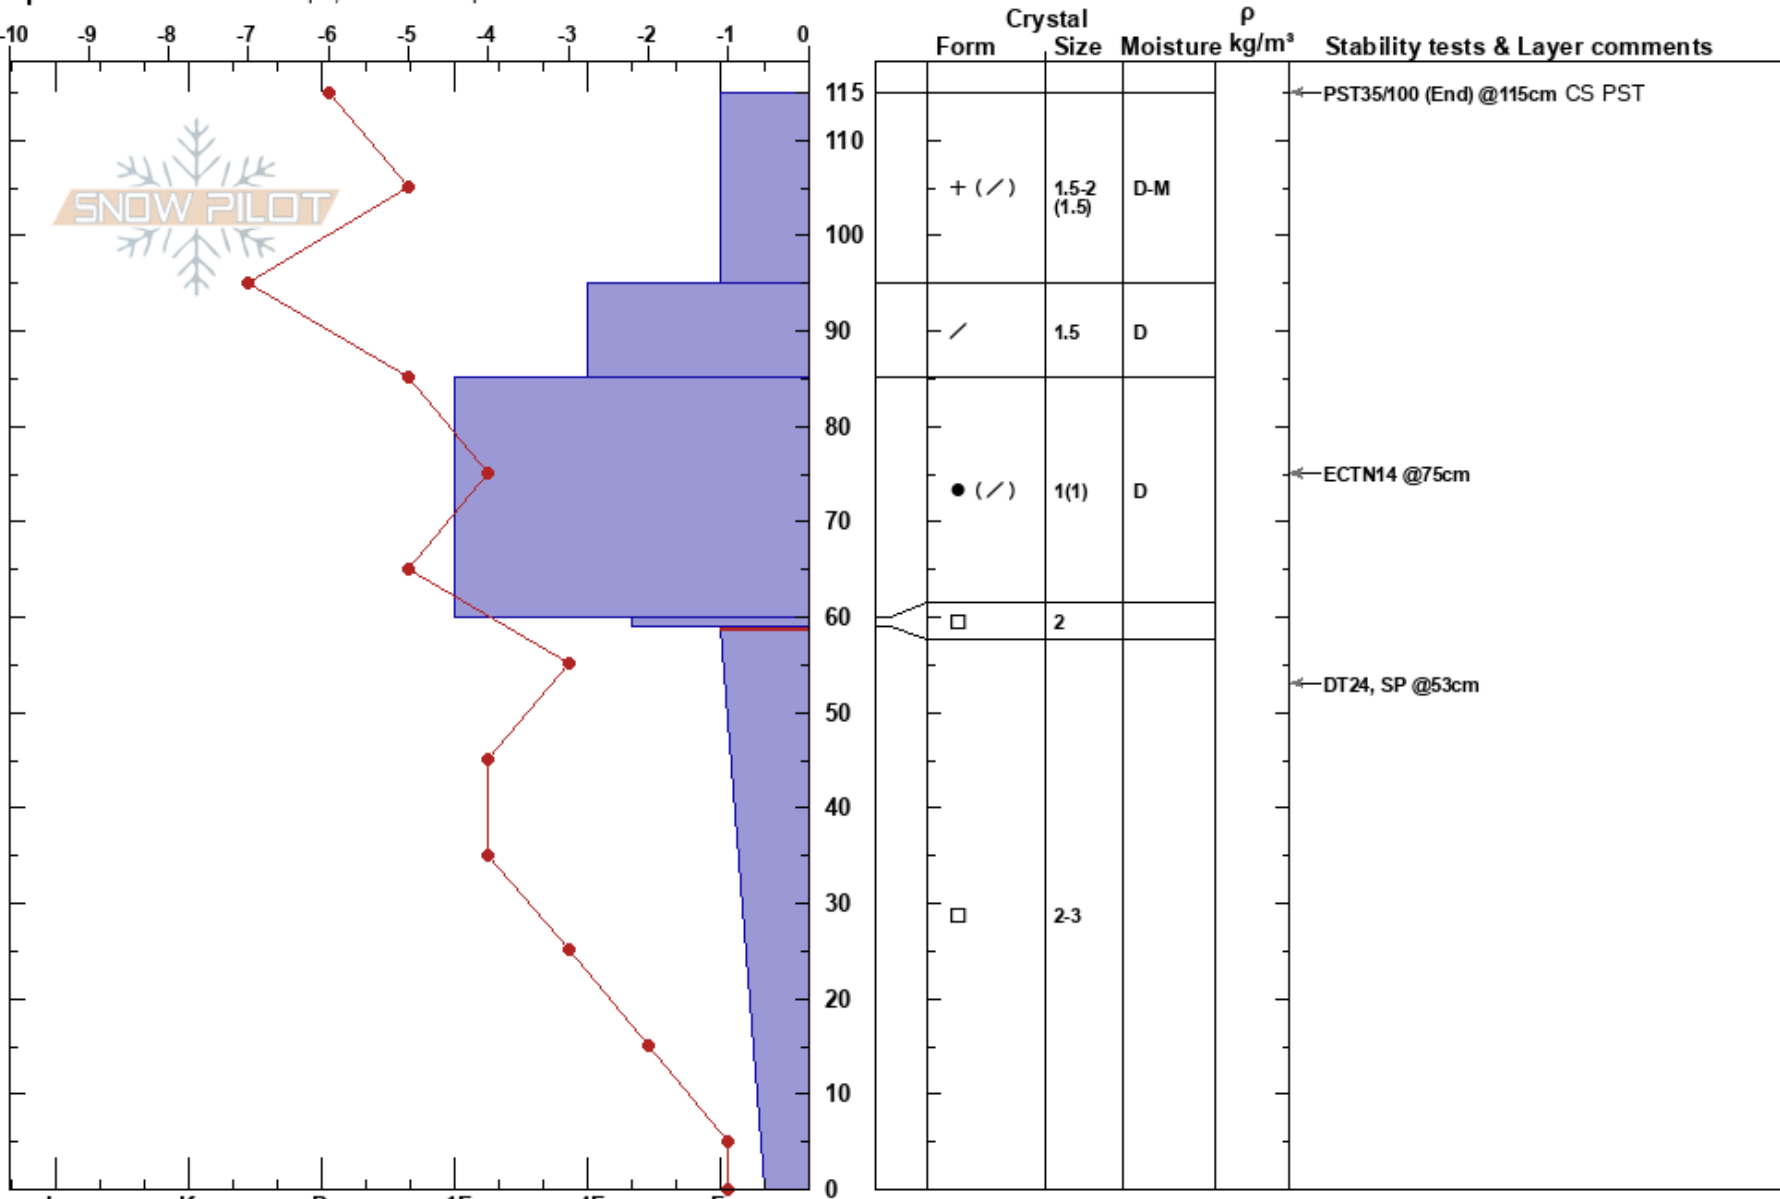

Hyalite CR  
 Gallatin Range-N  
 MT  
 Elevation: 9216 ft  
 Aspect:

Jordan Aid  
 01/13/2021 - 1:29pm  
 Co-ord: 45.40825N, -110.96219W  
 Slope Angle:  
 Wind Loading: yes

Stability:  
 Air Temperature: -5°C  
 Sky Cover: FEW  
 Precipitation: NO  
 Wind: SW Moderate

HS:115  
 PF:20 59-0cm: Problematic layer  
 PS:40

Specifics: Ski tracks on slope; We skied slope

Notes: Severe wind event. Significant downfall throughout the area in the late afternoon.