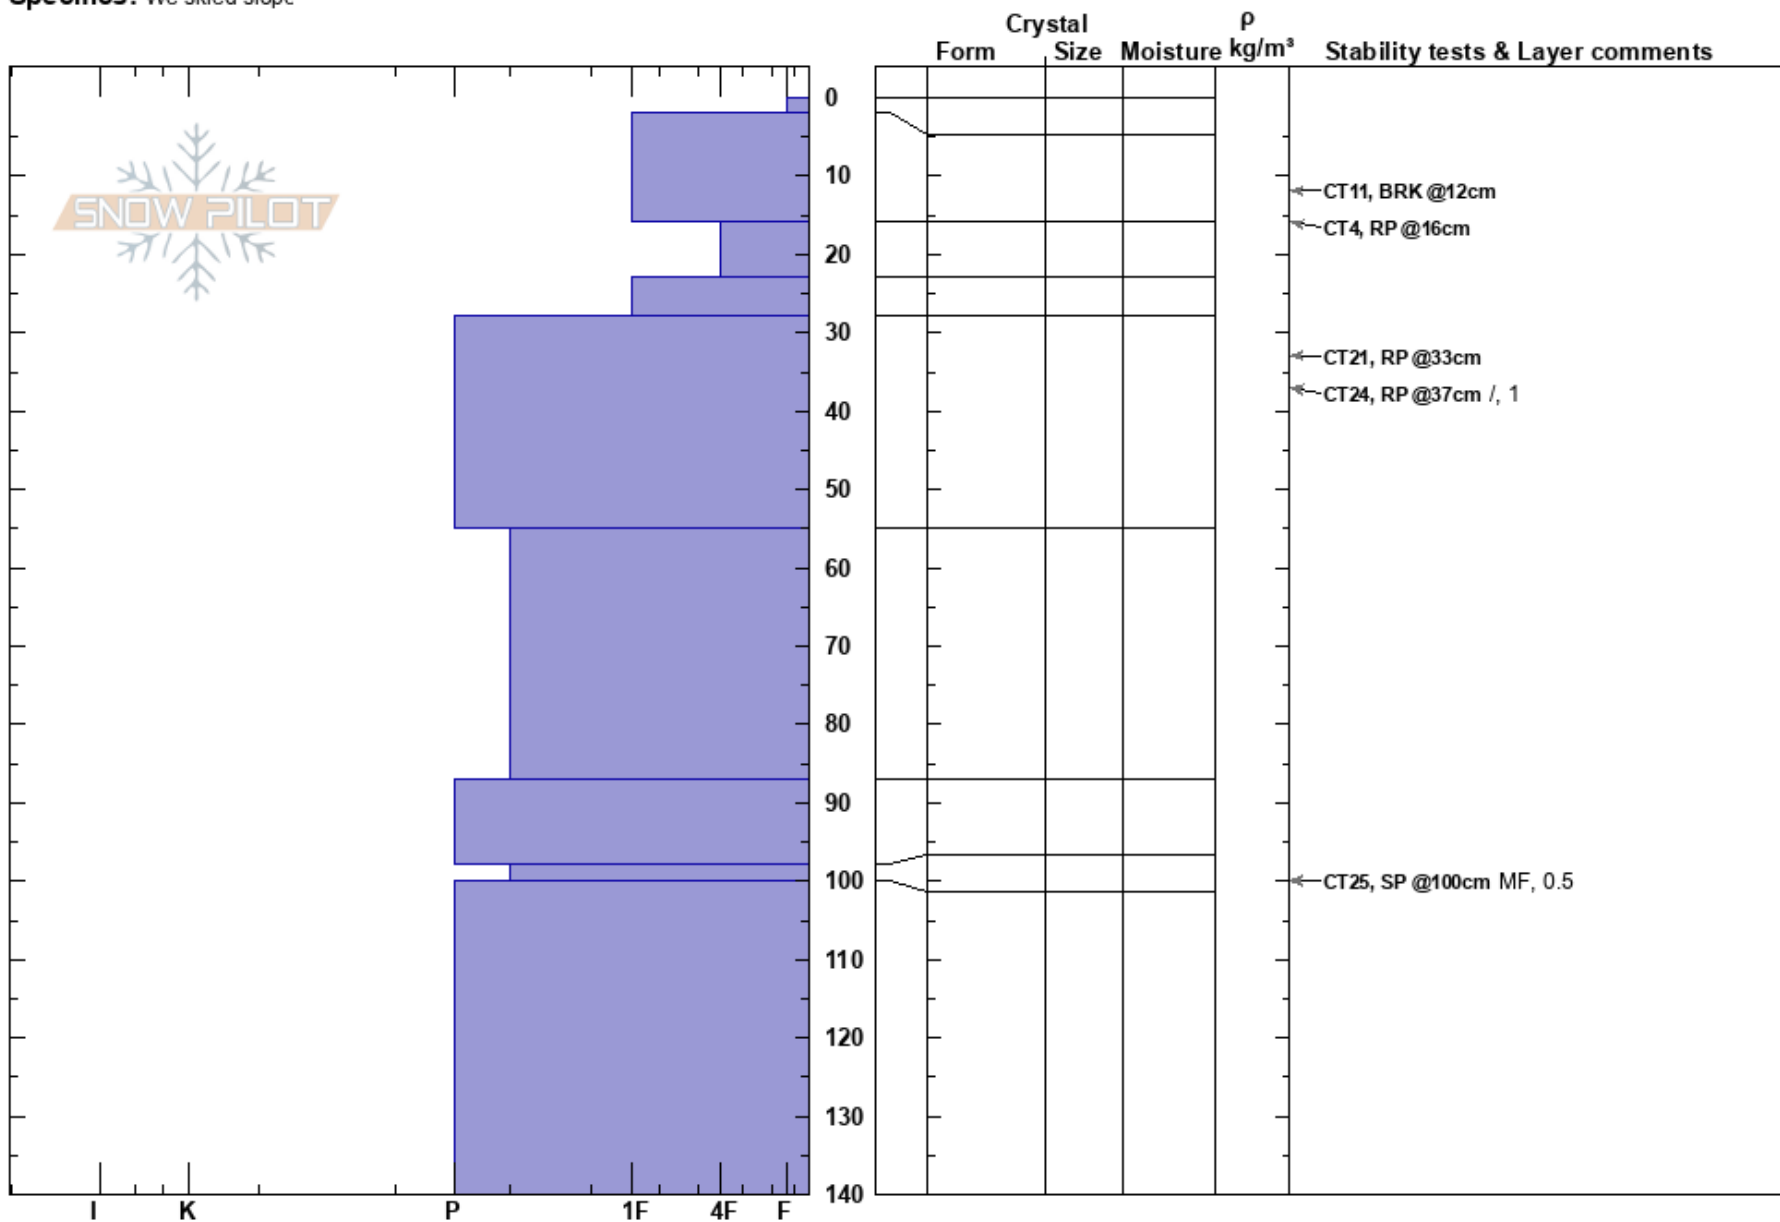

24Km on Shae FSR
 Northern Region
 BC
Elevation: 1641 m
Aspect: SW
Specifics: We skied slope

Megan Burns
 13/01/2021 - 13:45
Co-ord: 54.10000N, -127.80000W
Slope Angle: 30°
Wind Loading:

Stability: **HS:**140
Air Temperature: -0.9°C **PF:**25 28-55cm:Problematic layer
Sky Cover: FEW **PS:** 15
Precipitation: NO
Wind: Calm