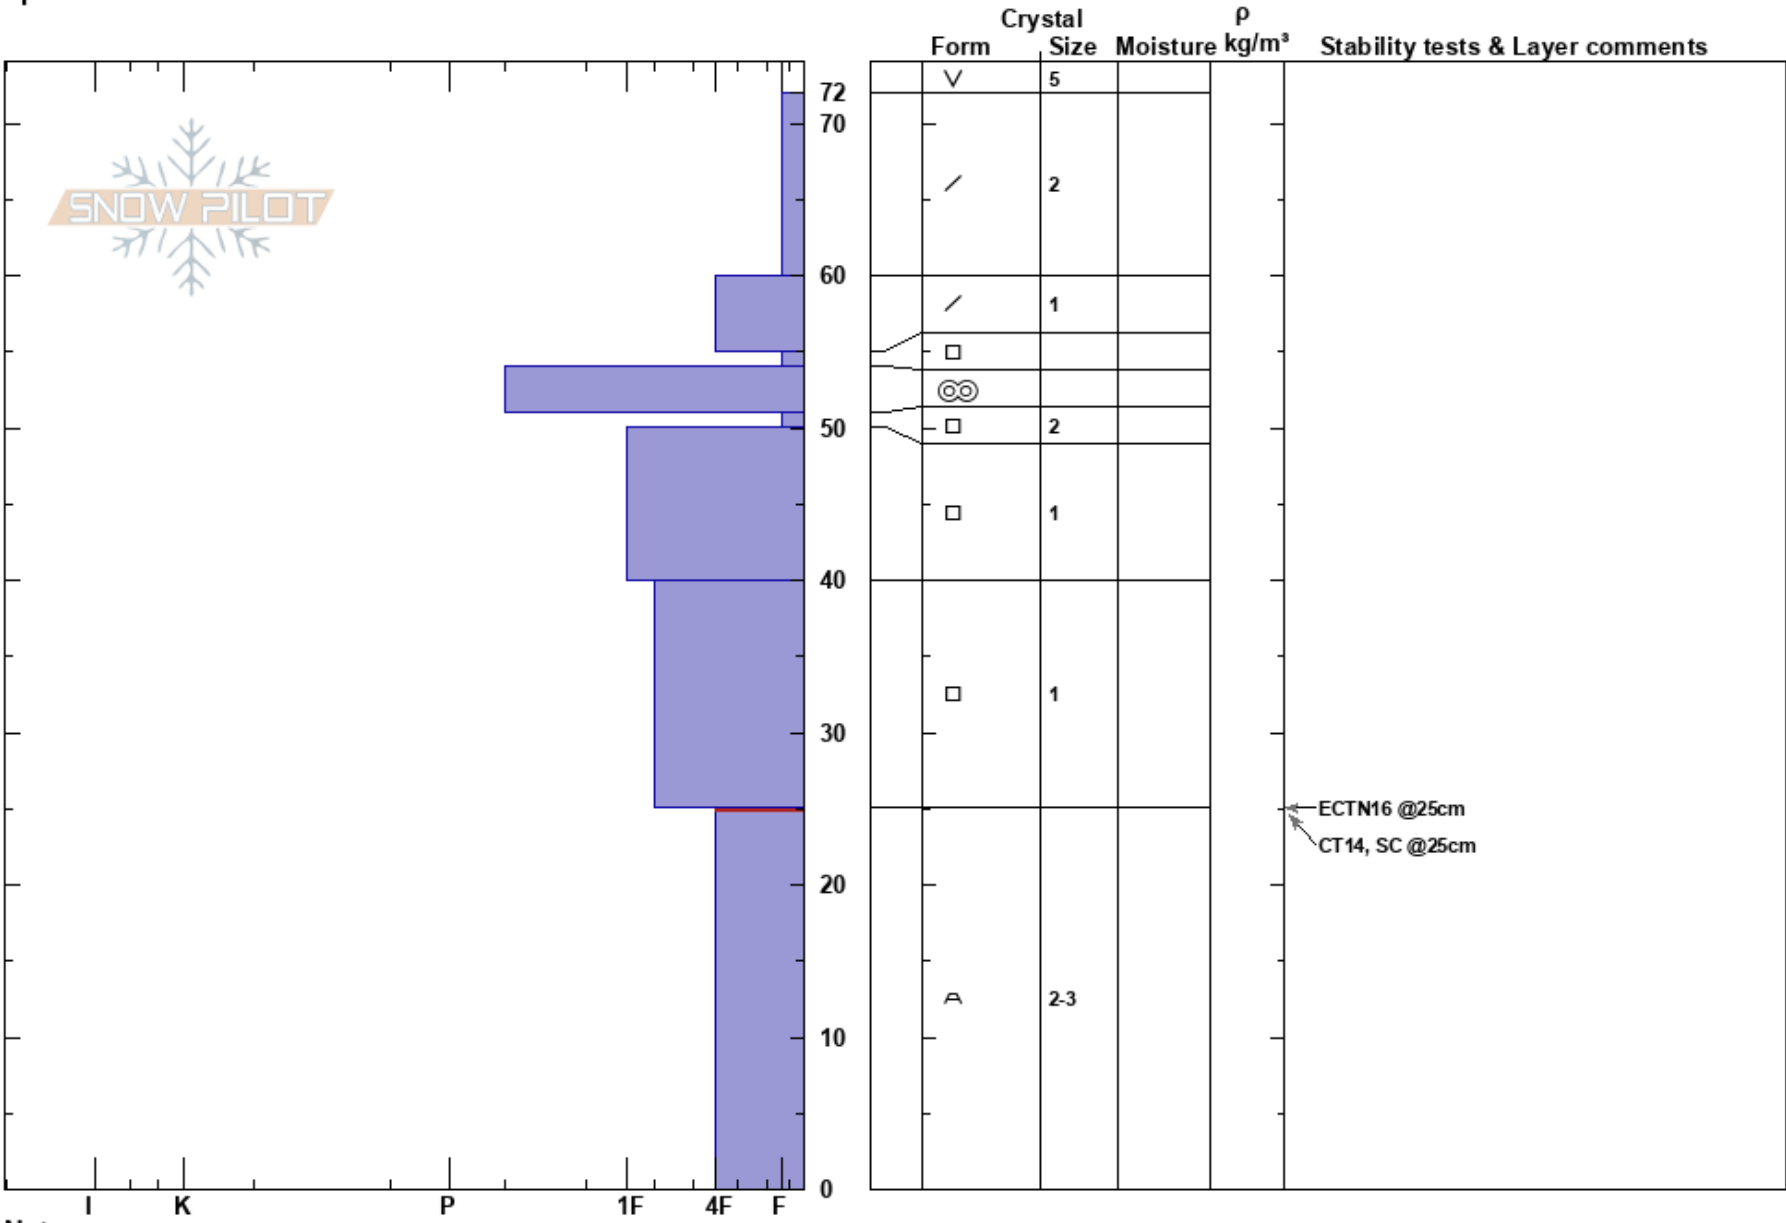

Sugar Bowls
 Elk Mountains
 CO
Elevation: 9193 ft
Aspect: SE
Specifics:

Polly Layton
 01/13/2021 - 11:00am
Co-ord: 13S 335203W 4337923N
Slope Angle: 12°
Wind Loading:

Stability:
Air Temperature: -5°C
Sky Cover: BKN
Precipitation: NO
Wind: SW Light Breeze

HS: 72
PF: 70
PS: 15
 25-0cm: Problematic layer

Notes: