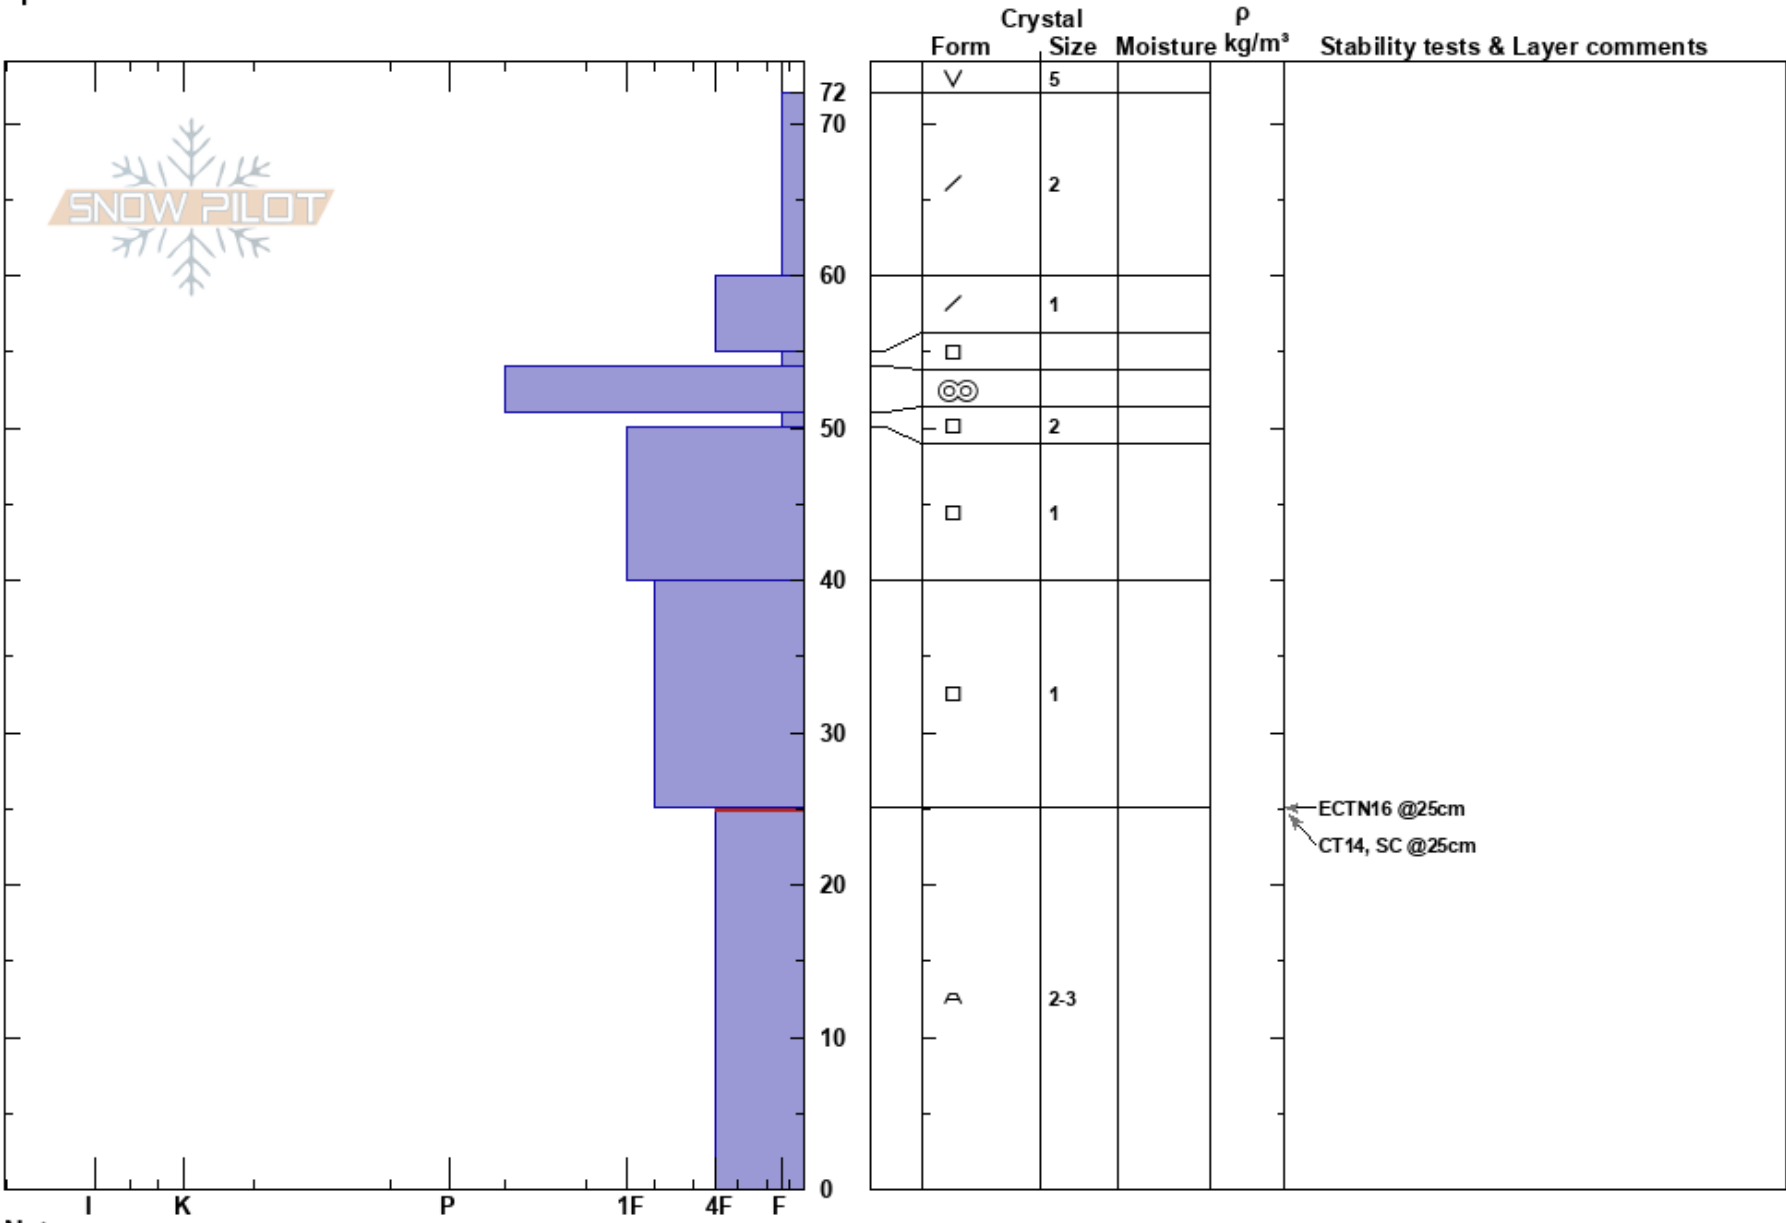

Sugar Bowls
 Elk Mountains
 CO
 Elevation: 9193 ft
 Aspect: SE
 Specifics:

Polly Layton
 01/13/2021 - 11:00am
 Co-ord: 13S 335203W 4337923N
 Slope Angle: 12°
 Wind Loading:

Stability:
 Air Temperature: -5°C
 Sky Cover: BKN
 Precipitation: NO
 Wind: SW Light Breeze

HS:72
 PF:70
 PS:15
 25-0cm: Problematic layer

Notes: