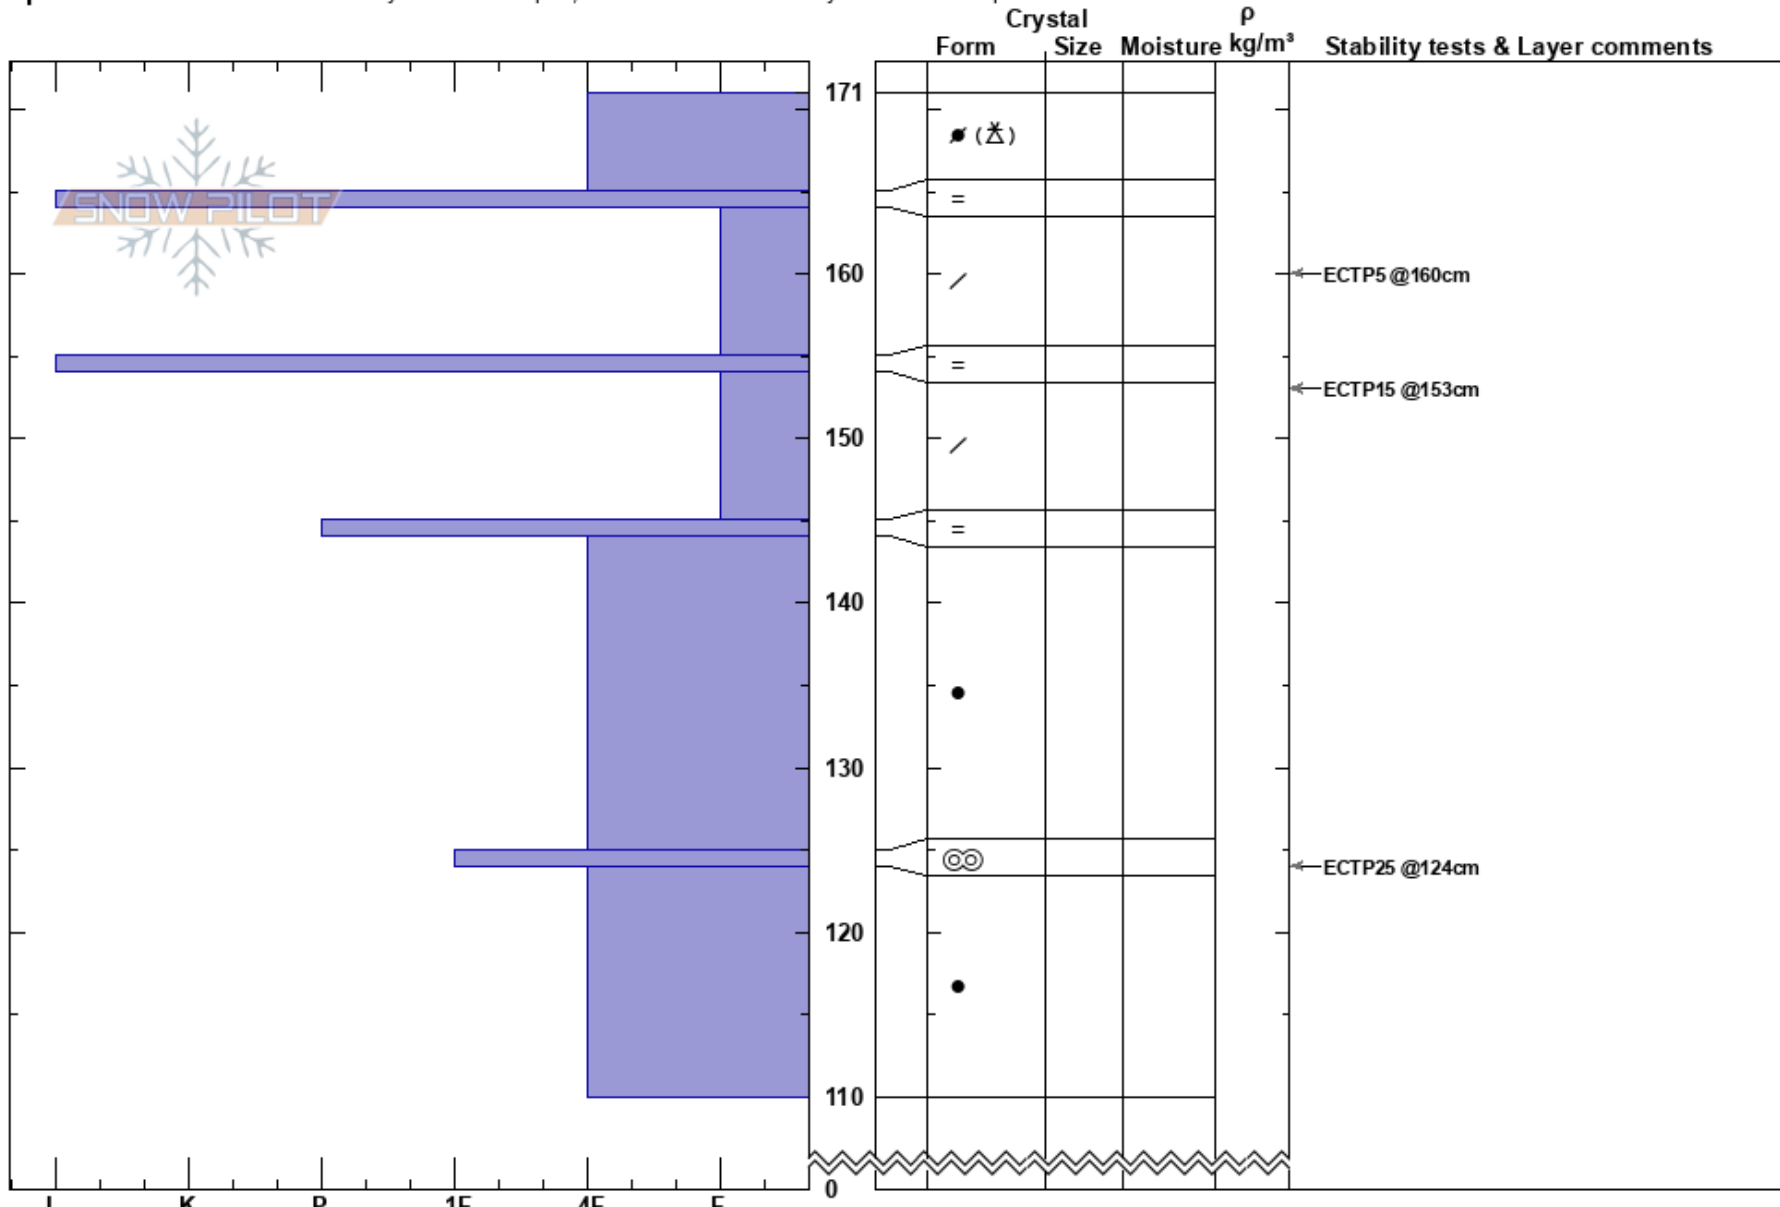

Brushy Fork 01/13/21
 Bitterroot
 MT
 Elevation: 7100 ft
 Aspect: 34°

Travis Craft
 01/13/2021 - 12:00pm
 Co-ord:
 Slope Angle: 20°
 Wind Loading: previous

Stability:
 Air Temperature: -6°C
 Sky Cover: BKN
 Precipitation: S-1
 Wind: SW Gale Force

HS:171
 PF:40
 Layer Notes:

Specifics: Recent avalanche activity on similar slopes; Recent avalanche activity on different slopes

Notes: