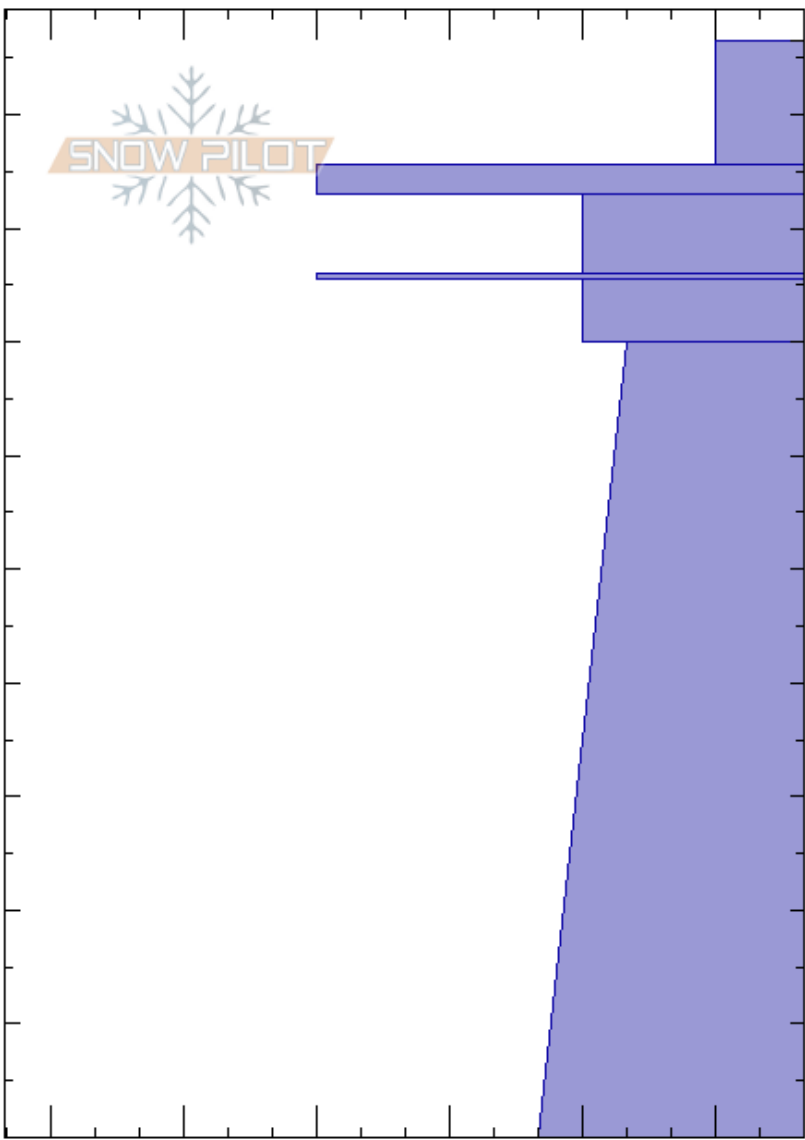

Beehive Basin Final-P7
 Madison Range-N
 MT
 Elevation: 2440 m
 Aspect: 240°
 Specifics:

Ian Ross
 03/04/2017 - 10:30am
 Co-ord:
 Slope Angle: 15°
 Wind Loading: no

Stability: Good HS:96.5 Layer Notes:
 Air Temperature: -1.8°C
 Sky Cover: OVC
 Precipitation: S-1
 Wind: S Light Breeze

Crystal Form	Crystal Size	Moisture	ρ kg/m ³	Stability tests & Layer comments
		D		
		D	170	
		D	290	
		D	270	
		D	270	← PST54/100 (End) @71cm perpendicular
				← PST51/100 (End) @70cm perpendicular
				← PST79/100 (End) @67cm parallel
				← PST52/100 (End) @64cm parallel
		D		