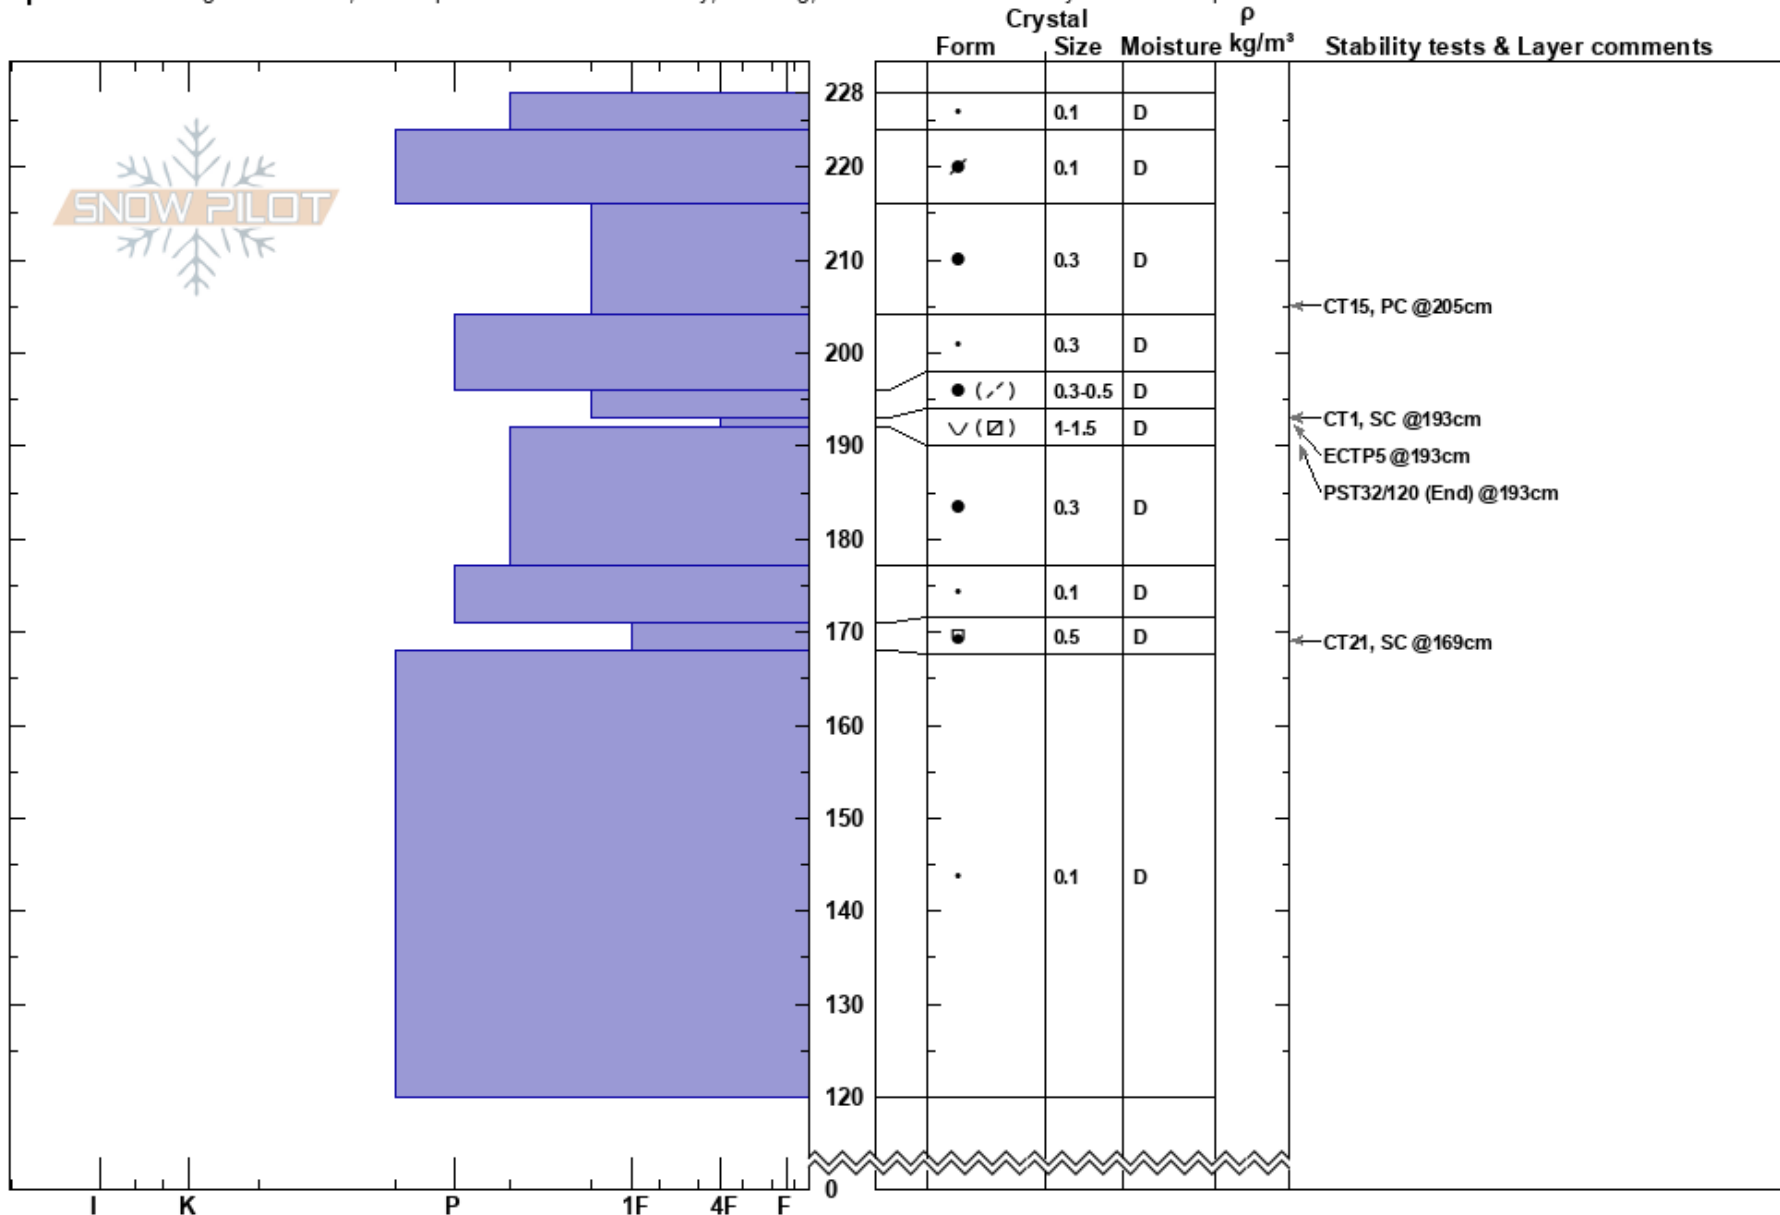

Av. path #39
 Khibiny mountains
 Russia
Elevation: 795 m
Aspect: E

Mikhail Ryabchikov
 13/01/2021 - 12:30
Co-ord: 529114E 750666N
Slope Angle: 31°
Wind Loading: previous

Stability: Poor **HS:**228 **Layer Notes:**
Air Temperature: **PF:**26 193-192cm:Problematic layer
Sky Cover: CLR
Precipitation: NO
Wind: SW Light Breeze

Specifics: Pit dug in a Ski Area; Pit is representative of backcountry; Cracking; Recent avalanche activity on similar slopes

Notes: