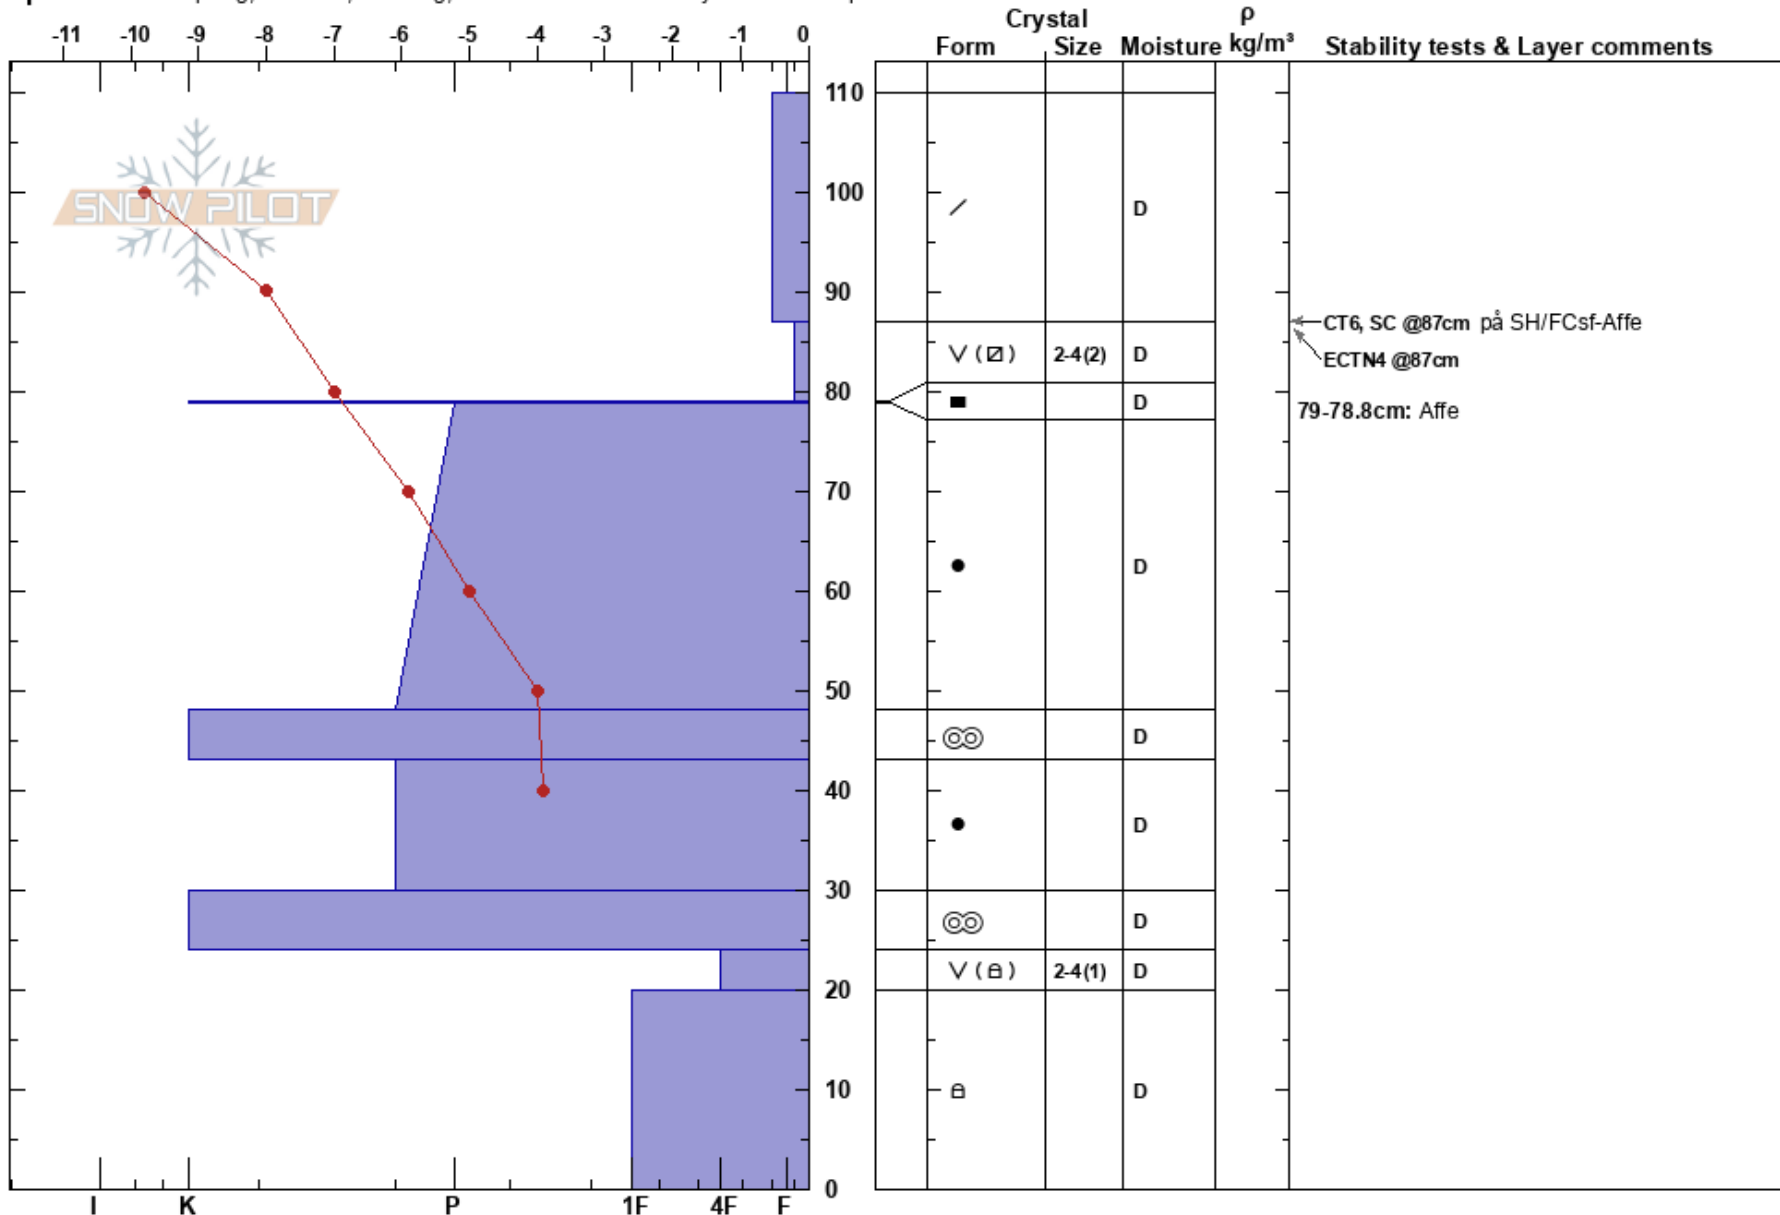

Kariknallen S
 Funäsfjällen
 Sweden
Elevation: 952 m
Aspect:

John Wilcoxon
 13/01/2021 - 11:19
Co-ord: 33V 364884E 6946611N
Slope Angle: 18°
Wind Loading: yes

Stability: Poor **HS:**110
Air Temperature: -11.8°C **PF:**20
Sky Cover: OVC
Precipitation: S-1
Wind: E Light Breeze

87-79cm: Problematic layer
 79-78.8cm: Affe

Specifics: Collapsing, localized; Cracking; Recent avalanche activity on similar slopes

Notes: Mål: Bedöm Drevsnöflak