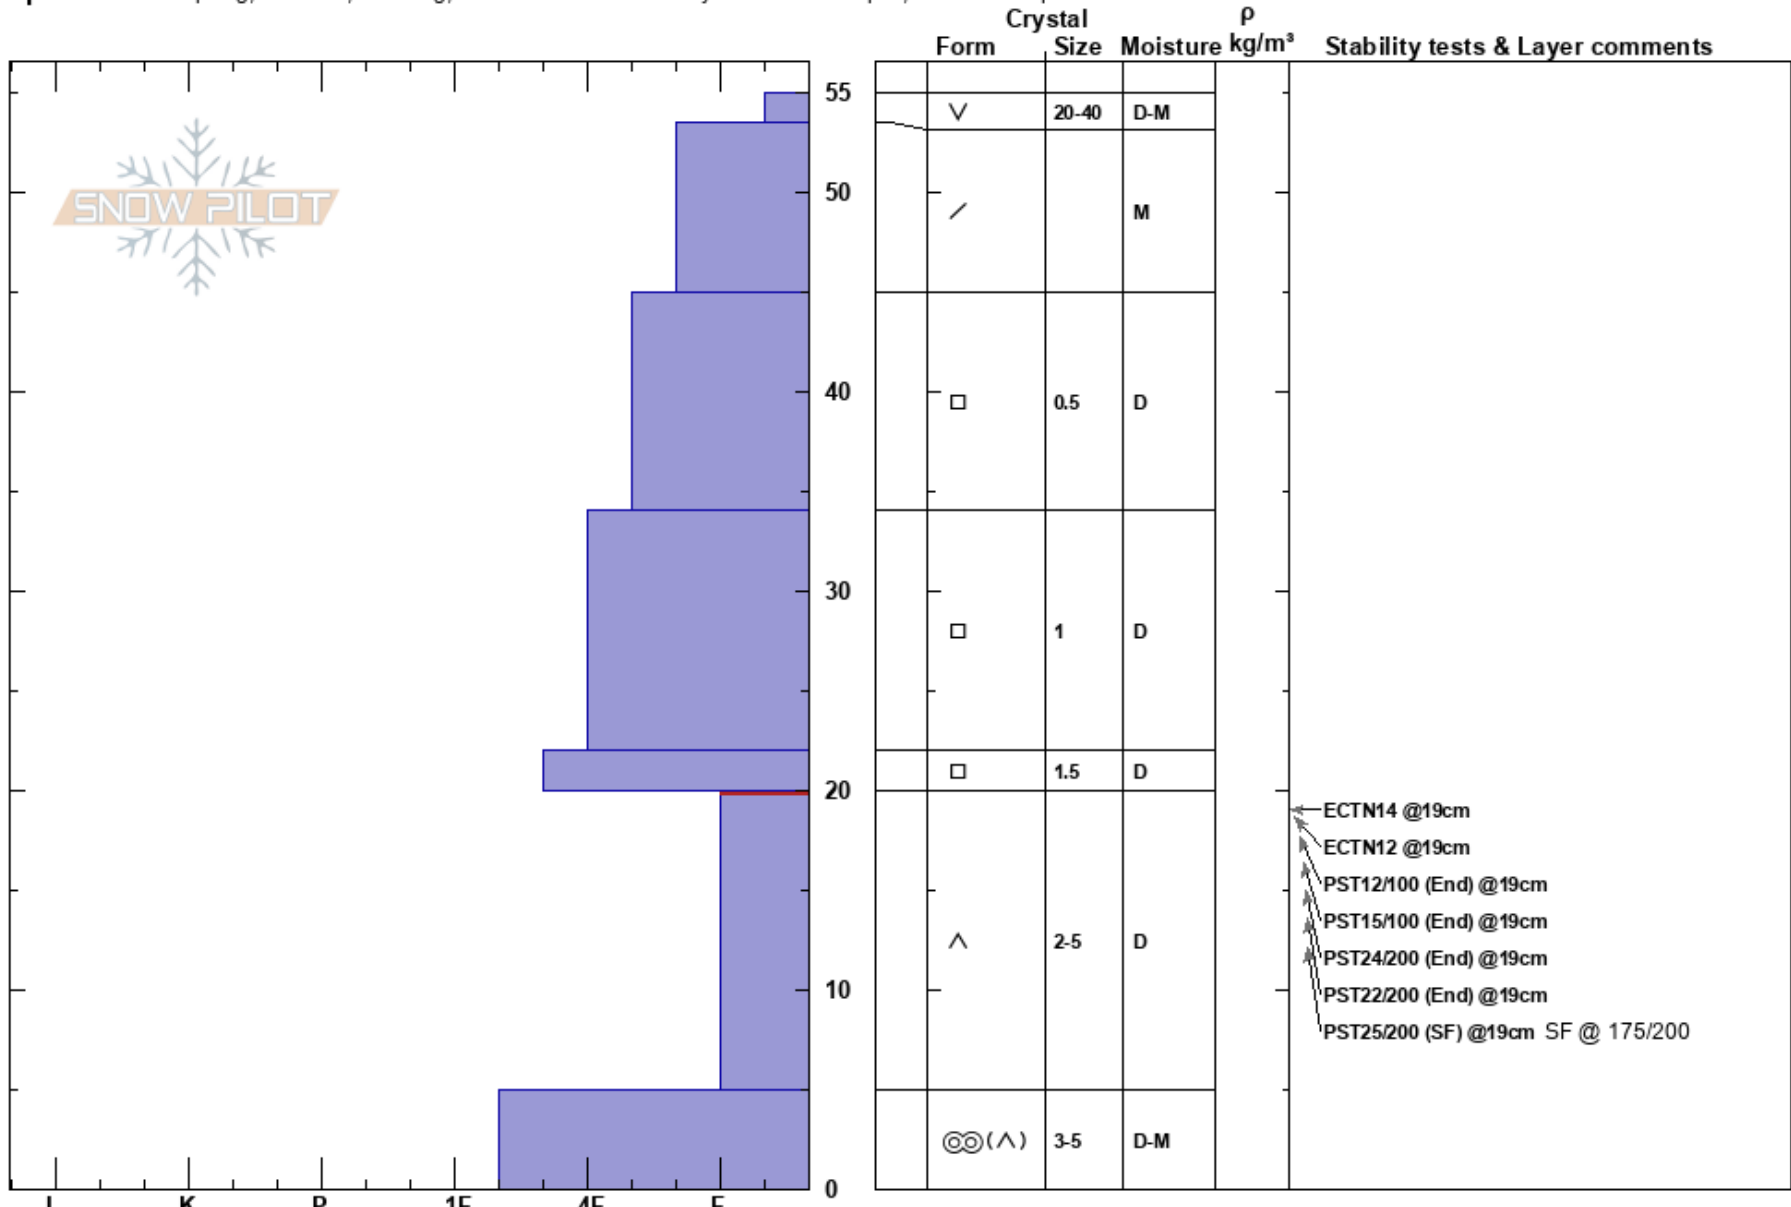

Low Ellis Meadow
 Gallatin Range-N
 MT
 Elevation: 6407 ft
 Aspect: 320°

Alex Marienthal
 01/12/2021 - 2:40pm
 Co-ord: 45.59066N, -110.95038W
 Slope Angle: 11°
 Wind Loading: no

Stability: Poor
 Air Temperature:
 Sky Cover: OVC
 Precipitation: NO
 Wind: Calm

HS:55
 PF:50
 PS:30
 20-5cm: Problematic layer

Specifics: Collapsing, localized; Cracking; Recent avalanche activity on different slopes; We skied slope

Notes: