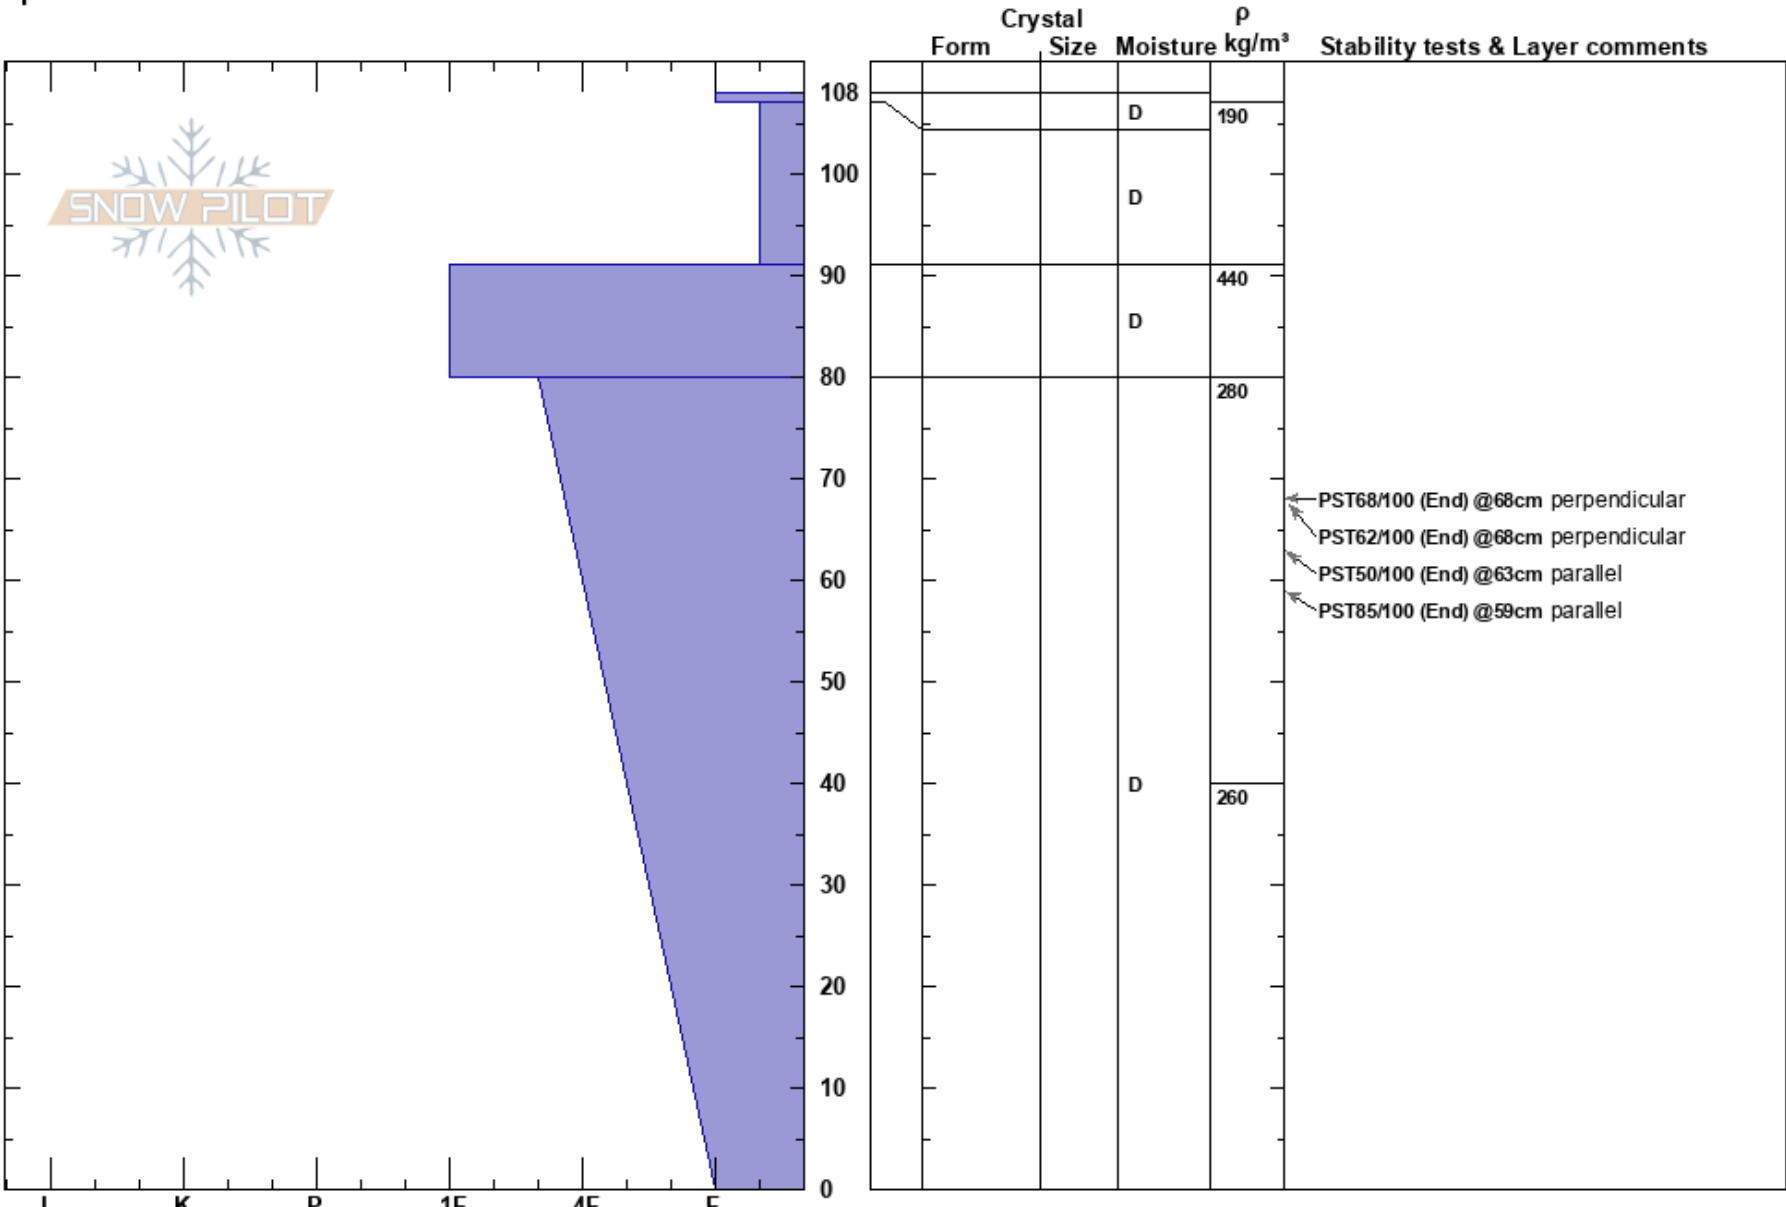

Beehive Basin Final-P8
 Madison Range-N
 MT
 Elevation: 2438 m
 Aspect: 240°
 Specifics:

Ian Ross
 03/04/2017 - 10:00am
 Co-ord:
 Slope Angle: 15°
 Wind Loading: no

Stability: Good
 Air Temperature: -1.8°C
 Sky Cover: OVC
 Precipitation: S-1
 Wind: S Light Breeze

HS:108 Layer Notes:

Notes: