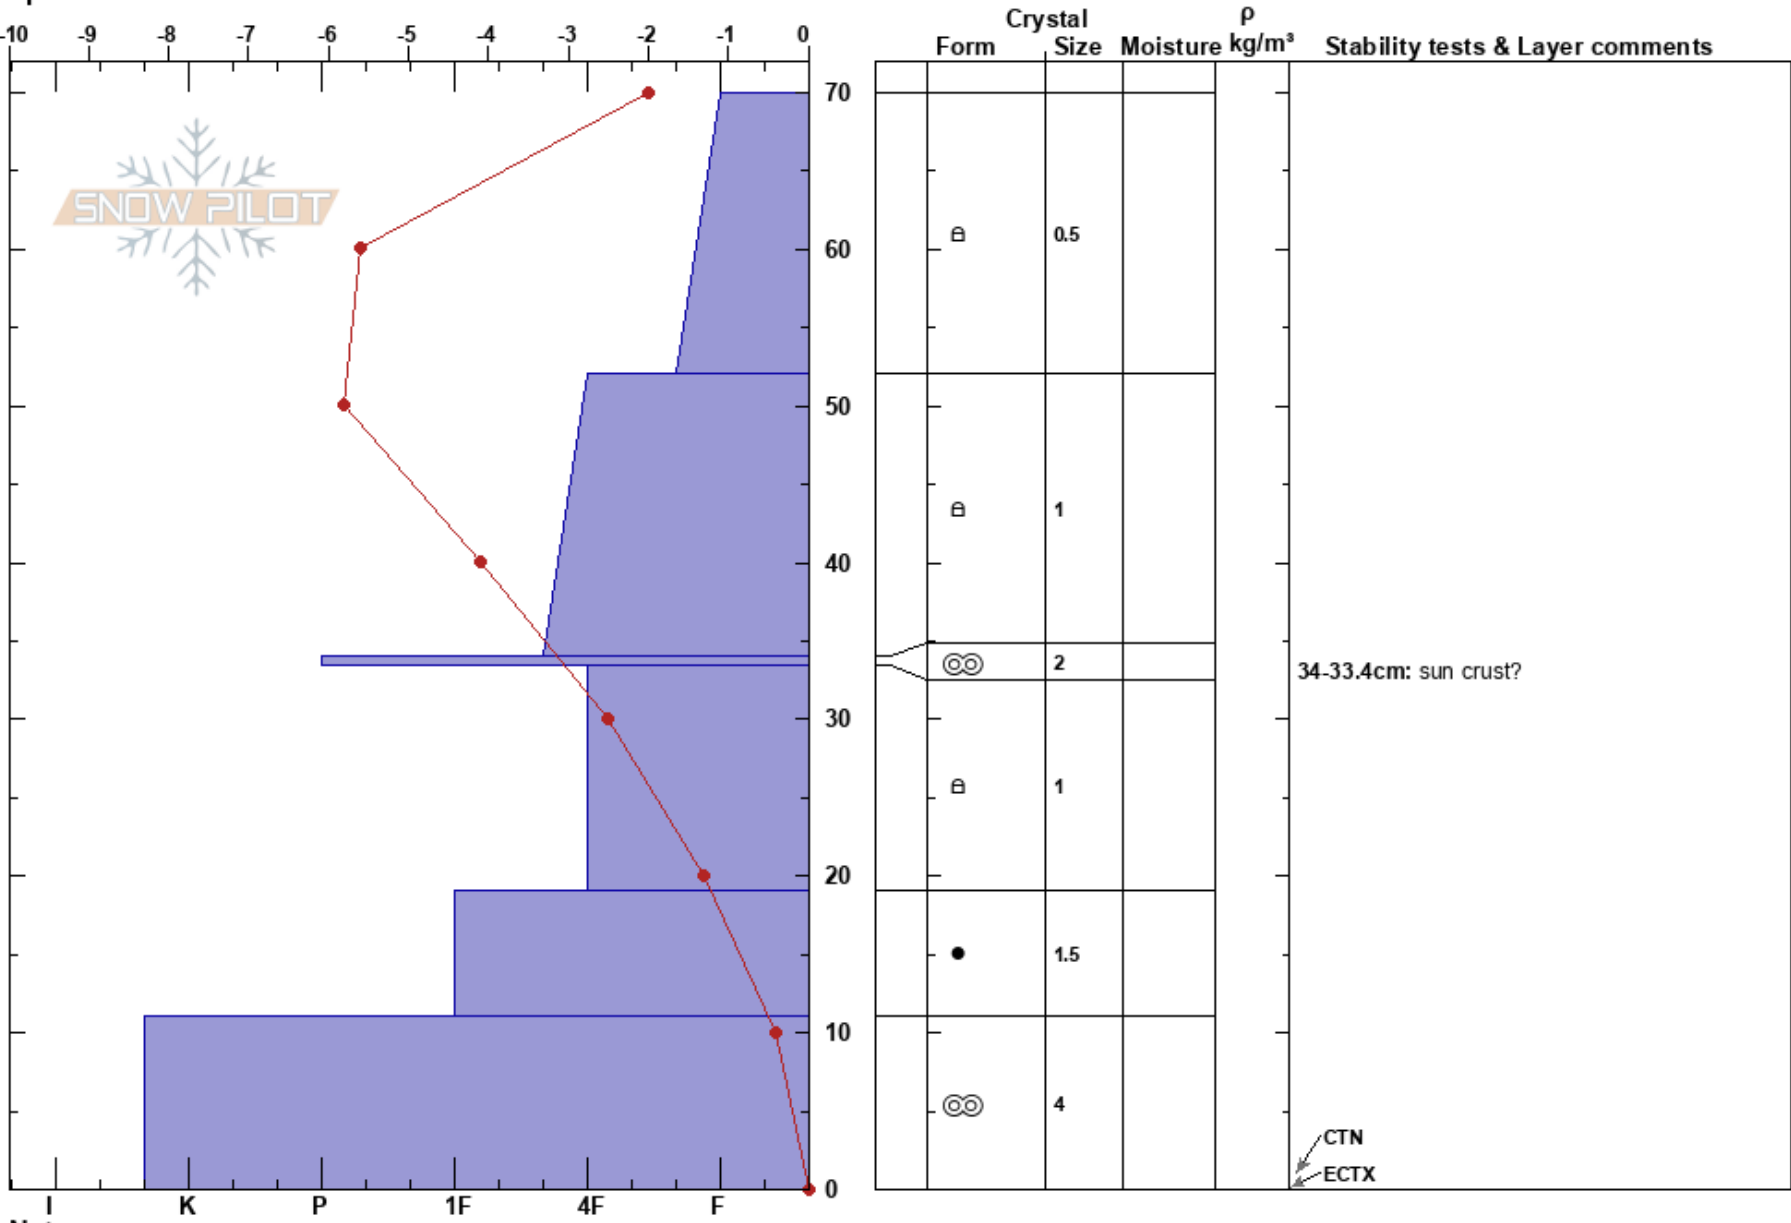

AAI Demo Pit - T2
 Wasatch Range
 UT
 Elevation: 8932 ft
 Aspect: SE
 Specifics:

Erik Olson
 01/12/2021 - 11:45am
 Co-ord: 12T 446564W 4493870N
 Slope Angle: 21°
 Wind Loading:

Stability: **HS:70**
 Air Temperature: 3.5°C **PF:10**
 Sky Cover: FEW **PS:45**
 Precipitation: NO
 Wind: Calm
 Layer Notes:
 34-33.4cm: sun crust?
 34-33.4cm: Problematic layer