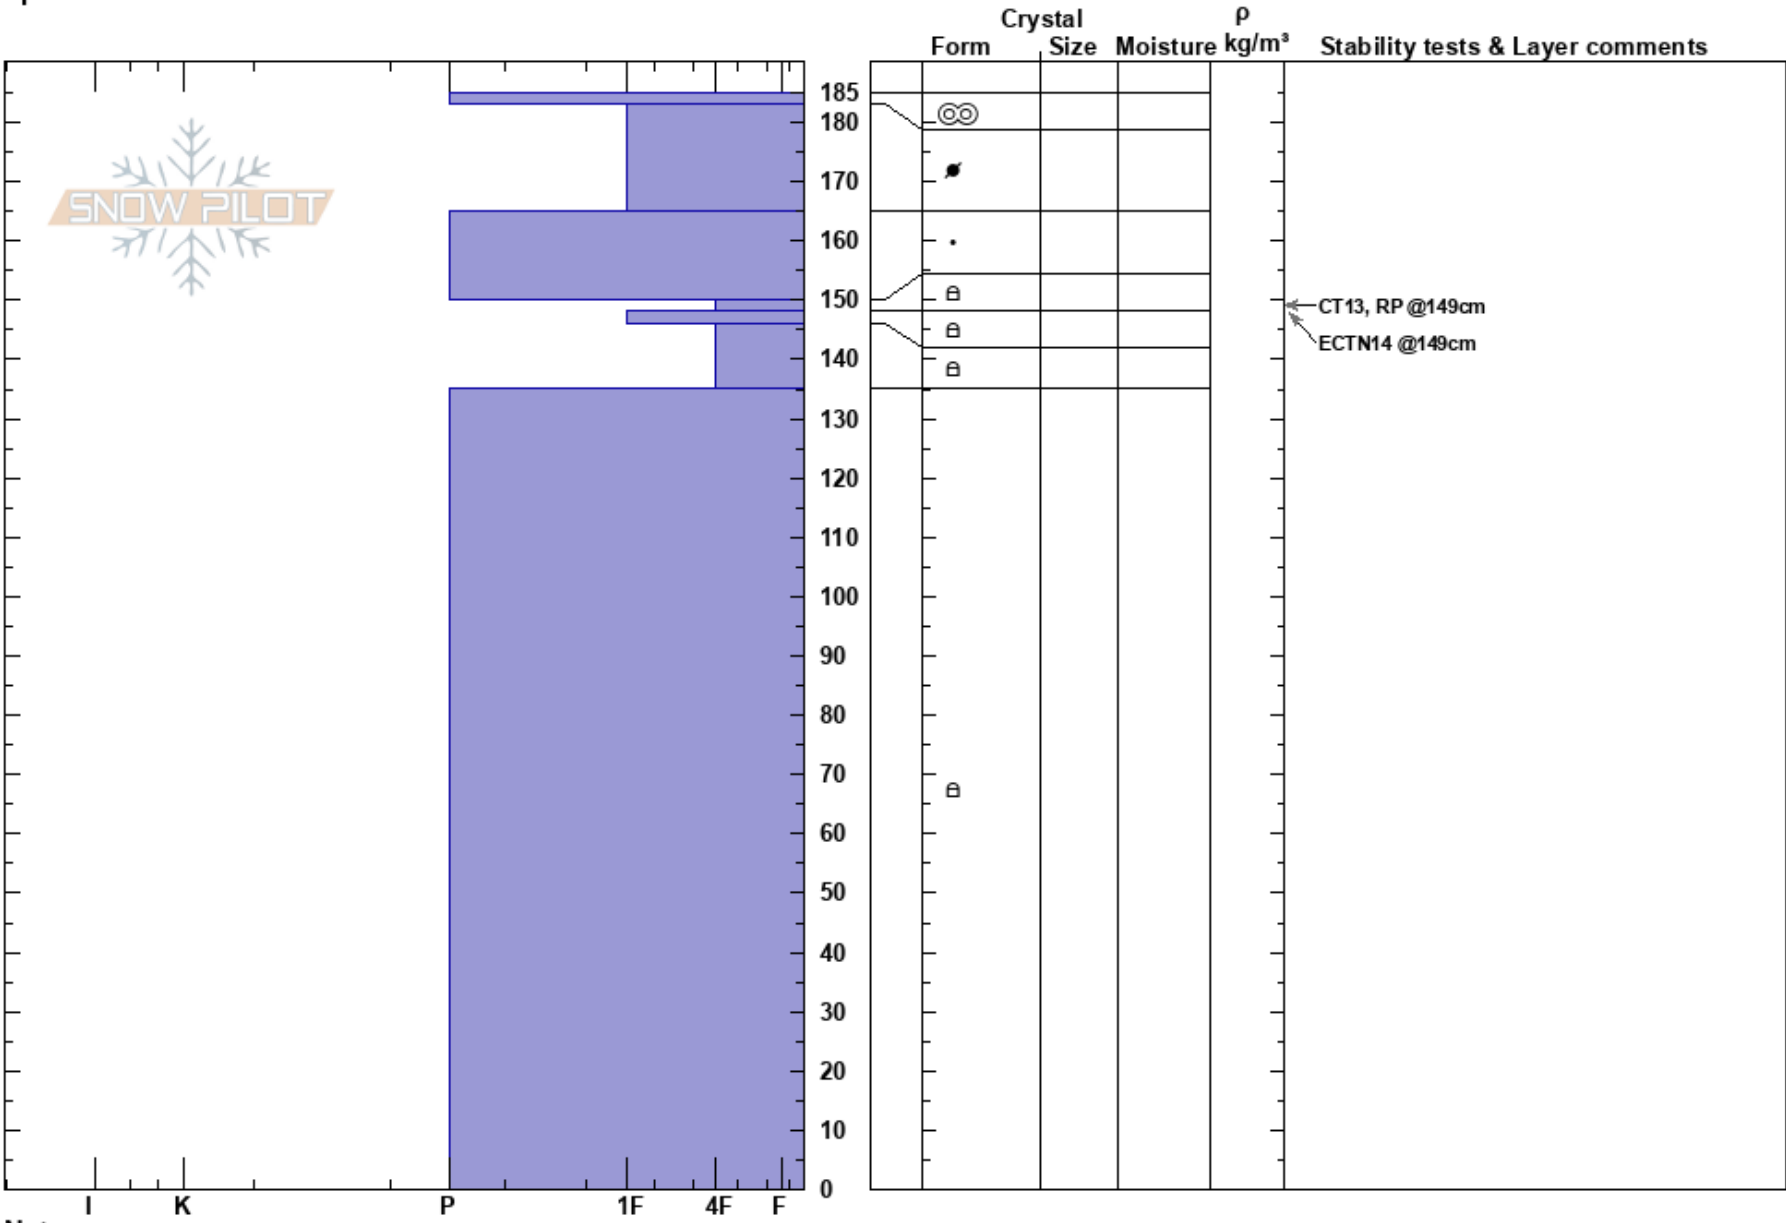

Mayflower Gulch  
 Tenmile Range  
 CO  
**Elevation:** 12300 ft  
**Aspect:** 15°  
**Specifics:**

Jason Konigsberg  
 04/14/2017 - 12:00pm  
**Co-ord:** 39.40565N, -106.14838W  
**Slope Angle:** 36°  
**Wind Loading:** no

**Stability:**  
**Air Temperature:**  
**Sky Cover:** CLR  
**Precipitation:** NO  
**Wind:** W Moderate

**HS:** 185  
**PF:** 4  
**Layer Notes:**

Notes: