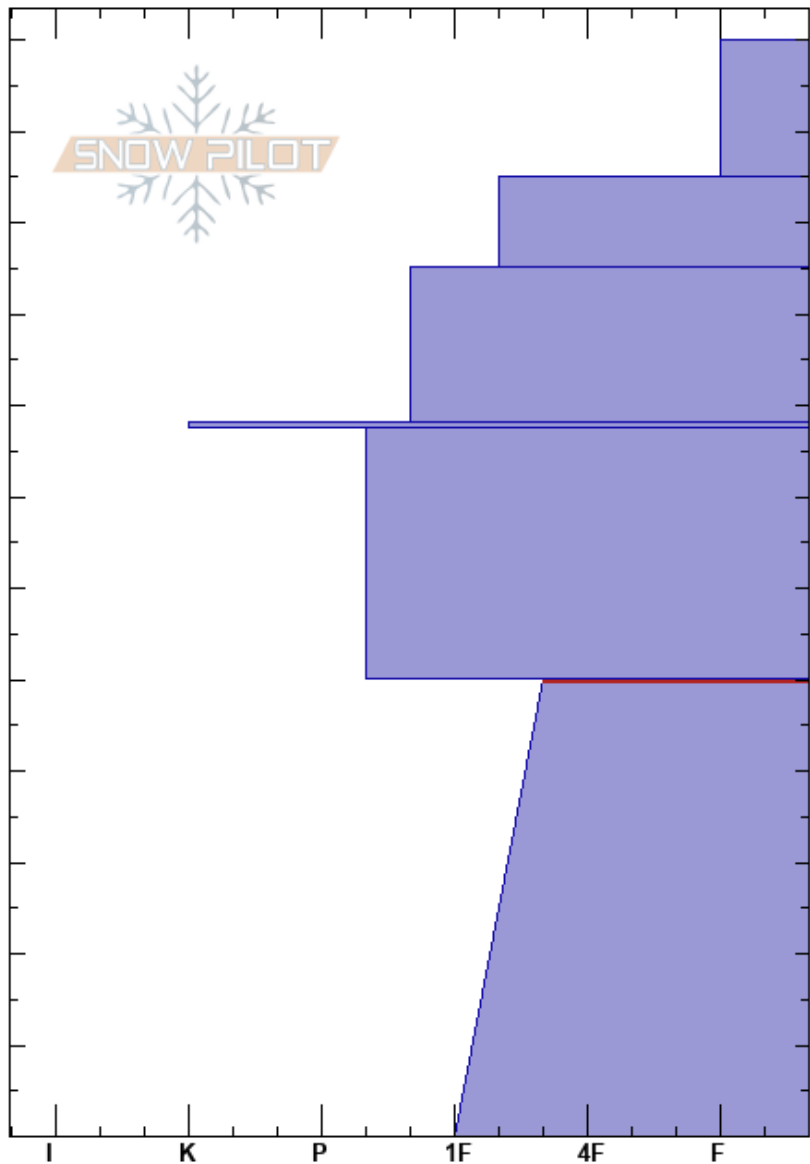

Ski Hill
 Lionhead Range
 MT
Elevation: 8060 ft
Aspect: 90°

Doug Chabot-Admin
 01/12/2021 - 1:00pm
Co-ord: 44.70364N, -111.29736W
Slope Angle: 30°
Wind Loading:

Stability:
Air Temperature: -7°C
Sky Cover: FEW
Precipitation: NO
Wind: Calm

HS: 120
 50-0cm: Problematic layer

Specifics: Pit is adjacent to avalanche: crown; Snowmobile tracks on slope

Depth (cm)	Crystal		Moisture	ρ kg/m ³	Stability tests & Layer comments
	Form	Size			
120	∇	6			
110					
100					
90					
80	=				
70					
60					
50					
40					
30					
20					
10					
0					ECTX

Notes: This slope avalanched approximately 5 days ago, likely from a sledder.