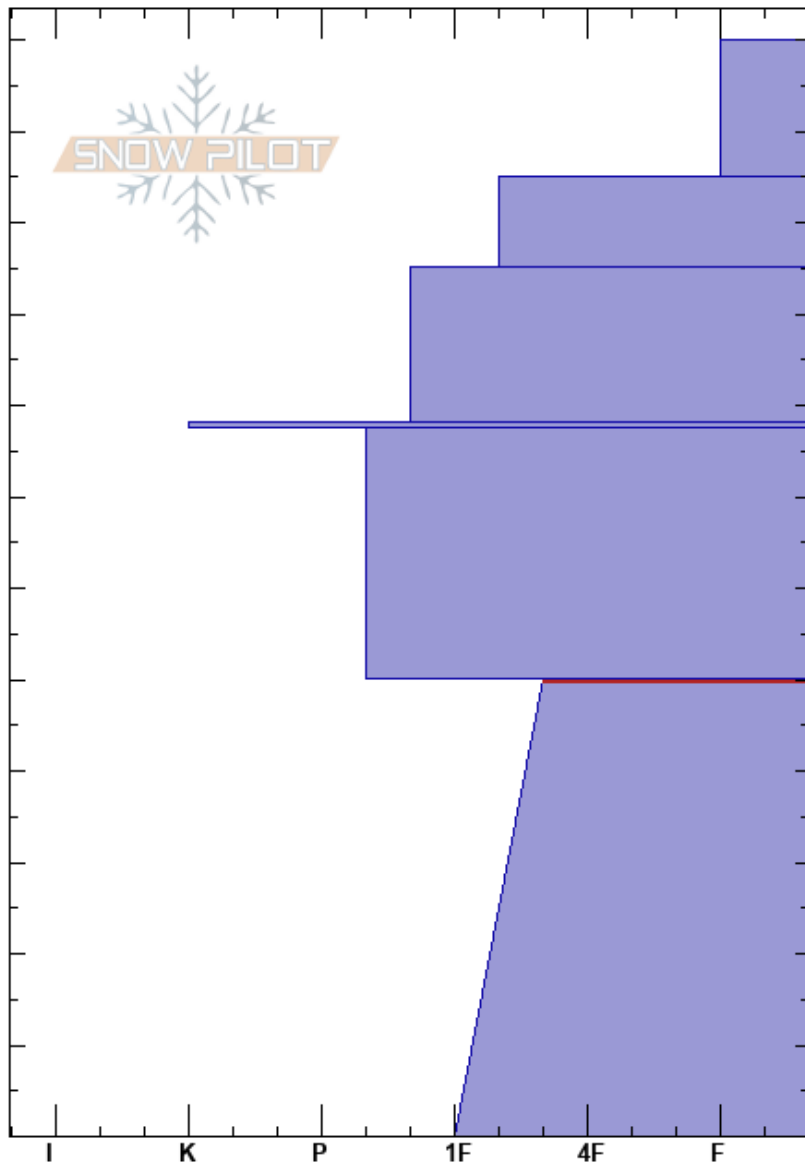

Ski Hill  
 Lionhead Range  
 MT  
**Elevation:** 8060 ft  
**Aspect:** 90°

Doug Chabot-Admin  
 01/12/2021 - 1:00pm  
**Co-ord:** 44.70364N, -111.29736W  
**Slope Angle:** 30°  
**Wind Loading:**

**Stability:**  
**Air Temperature:** -7°C  
**Sky Cover:** FEW  
**Precipitation:** NO  
**Wind:** Calm

**HS:** 120  
 50-0cm: Problematic layer

**Specifics:** Pit is adjacent to avalanche: crown; Snowmobile tracks on slope

Depth (cm)	Crystal		Moisture	$\rho$ kg/m <sup>3</sup>	Stability tests & Layer comments
	Form	Size			
120	∇	6			
110					
100					
90					
80	=				
70					
60					
50					
40					
30					
20					
10					
0					ECTX

**Notes:** This slope avalanched approximately 5 days ago, likely from a sledder.