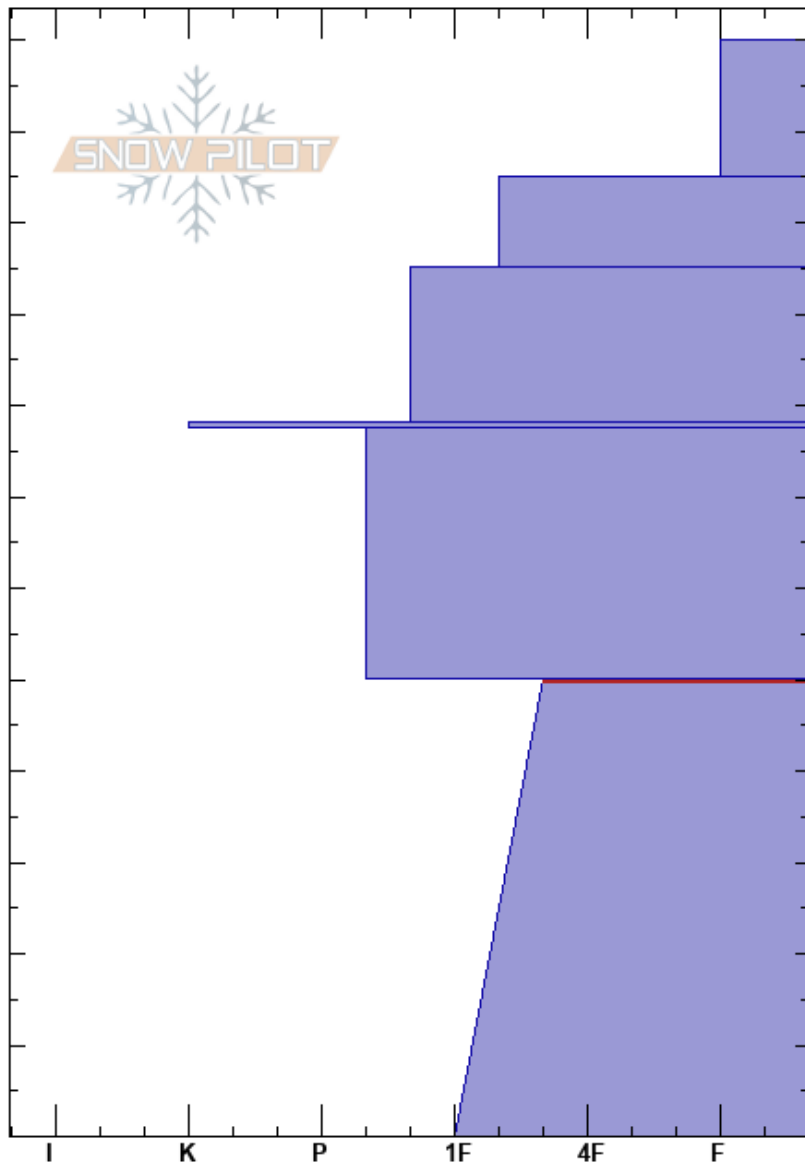

Ski Hill
 Lionhead Range
 MT
 Elevation: 8060 ft
 Aspect: 90°

Doug Chabot-Admin
 01/12/2021 - 1:00pm
 Co-ord: 44.70364N, -111.29736W
 Slope Angle: 30°
 Wind Loading:

Stability:
 Air Temperature: -7°C
 Sky Cover: FEW
 Precipitation: NO
 Wind: Calm

HS:120
 50-0cm: Problematic layer

Specifics: Pit is adjacent to avalanche: crown; Snowmobile tracks on slope

Depth (cm)	Crystal		Moisture	ρ kg/m ³	Stability tests & Layer comments
	Form	Size			
120	∇	6			
110					
100					
90					
80	=				
70					
60					
50					
40					
30					
20					
10					
0					ECTX

Notes: This slope avalanched approximately 5 days ago, likely from a sledder.